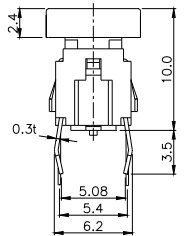

TPB01-101LXXX

Note :

	CAP	
	Mark	Color
2		SILVER BLACK
3		SILVER
6	OK	SILVER
13	Menu	SILVER
14	OFF	SILVER
15	Enter	SILVER
16	1~10	SILVER

LED COLOR	
0	OTHER
1	Red
2	Yellow
3	Green
4	Blue
5	White
6	Pure Green

TPB01-102LXX

LED COLOR	
0	OTHER
1	Red
2	Yellow
3	Green
4	Blue
5	White
6	Pure Green

TPB01-103LXXX

Note :

	CAP	
	Mark	Color
2		SILVER BLACK
3		SILVER
4		SILVER
5	+	SILVER
6	OK	SILVER
7		BLACK
8	R	BLACK
9		SILVER

LED COLOR	
0	OTHER
1	Red
2	Yellow
3	Green
4	Blue
5	White
6	Pure Green

TPB01-104LXX

LED COLOR	
0	OTHER
1	Red
2	Yellow
3	Green
4	Blue
5	White
6	Pure Green

TPB01-105LXX

LED COLOR	
0	OTHER
1	Red
2	Yellow
3	Green
4	Blue
5	White
6	Pure Green

TPB01-106LXX

LED COLOR	
0	OTHER
1	Red
2	Yellow
3	Green
4	Blue
5	White
6	Pure Green

Third Angle
Projection
Dimensions are shown: mm
Specifications and dimensions subject to change