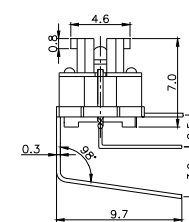

TPB02 - 201LXX

LED COLOR	
0	OTHER
1	Red
2	Yellow
3	Green
4	Blue
5	White
6	Pure Green

TPC02 - 209LXX - R

LED COLOR	
0	OTHER
1	Red
2	Yellow
3	Green
4	Blue
5	White
6	Pure Green

Third Angle
Projection

Dimensions are shown: mm
Specifications and dimensions subject to change