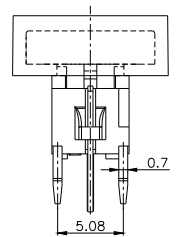

LED COLOR	
0	OTHER
1	Red
2	Yellow
3	Green
4	Blue
5	White
6	Pure Green

TPB01-1017LXX

LED COLOR	
0	OTHER
1	Red
2	Yellow
3	Green
4	Blue
5	White
6	Pure Green

Dimensions are shown: mm
Specifications and dimensions subject to change