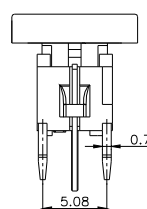

TPB01-106LXX

LED COLOR	
0	OTHER
1	Red
2	Yellow
3	Green
4	Blue
5	White
6	Pure Green

Third Angle
Projection
Dimensions are shown: mm
Specifications and dimensions subject to change

TPB01-107LXXX

Note :

	CAP	
	Mark	Color
2		SILVER BLACK
3		SILVER
4		SILVER
5		SILVER
6		SILVER
7		BLACK
8		BLACK
9		SILVER