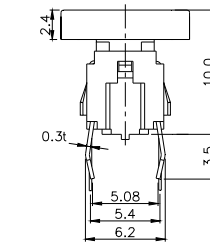

TPB01-108LXXX

	CAP	
	Mark	Color
2		SILVER BLACK
7		SILVER
10		SILVER
11		SILVER
12		SILVER

LED COLOR	
0	OTHER
1	Red
2	Yellow
3	Green
4	Blue
5	White
6	Pure Green