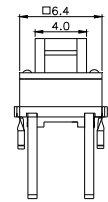

TPB02 - 201LXX

LED COLOR	
0	OTHER
1	Red
2	Yellow
3	Green
4	Blue
5	White
6	Pure Green

TPC02 - 209LXX - R

LED COLOR	
0	OTHER
1	Red
2	Yellow
3	Green
4	Blue
5	White
6	Pure Green

Third Angle
Projection

Dimensions are shown: mm
Specifications and dimensions subject to change