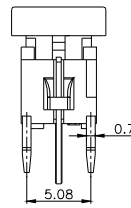

TPB01-102LXX

LED COLOR	
0	OTHER
1	Red
2	Yellow
3	Green
4	Blue
5	White
6	Pure Green