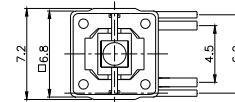

TPC02 - 200LX - R

LED COLOR	
0	OTHER
1	Red
2	Yellow
3	Green
4	Blue
5	White
6	Pure Green