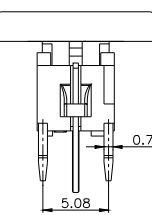

LED COLOR	
0	OTHER
1	Red
2	Yellow
3	Green
4	Blue
5	White
6	Pure Green

TPB01-1017LXX

LED COLOR	
0	OTHER
1	Red
2	Yellow
3	Green
4	Blue
5	White
6	Pure Green

Dimensions are shown: mm
Specifications and dimensions subject to change