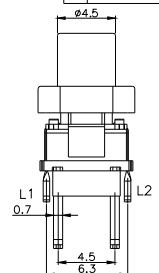

TPB02 - 201LXX

LED COLOR	
0	OTHER
1	Red
2	Yellow
3	Green
4	Blue
5	White
6	Pure Green

TPC02 - 209LXX - R

LED COLOR	
0	OTHER
1	Red
2	Yellow
3	Green
4	Blue
5	White
6	Pure Green

Third Angle
Projection

Dimensions are shown: mm
Specifications and dimensions subject to change