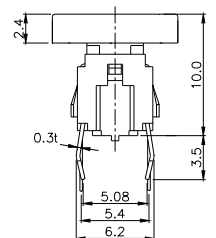

TPB01-106LXX

LED COLOR	
0	OTHER
1	Red
2	Yellow
3	Green
4	Blue
5	White
6	Pure Green

Third Angle
Projection
Dimensions are shown: mm
Specifications and dimensions subject to change

TPB01-107LXXX

Note :

	CAP	
	Mark	Color
2		SILVER BLACK
3		SILVER
4		SILVER
5		SILVER
6		SILVER
7		BLACK
8		BLACK
9		SILVER