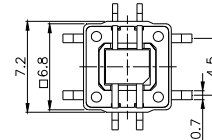

TPC02 - 300ML

LED COLOR	
0	OTHER
1	Red
2	Yellow
3	Green
4	Blue
5	White
6	Pure Green