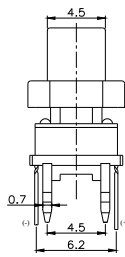

TPB02 - 201LXX

LED COLOR	
0	OTHER
1	Red
2	Yellow
3	Green
4	Blue
5	White
6	Pure Green

TPC02 - 209LXX - R

LED COLOR	
0	OTHER
1	Red
2	Yellow
3	Green
4	Blue
5	White
6	Pure Green

Third Angle
Projection

Dimensions are shown: mm
Specifications and dimensions subject to change