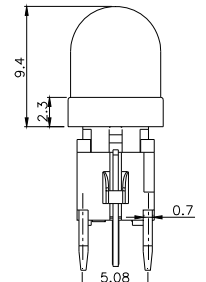

LED COLOR	
0	OTHER
1	Red
2	Yellow
3	Green
4	Blue
5	White
6	Pure Green