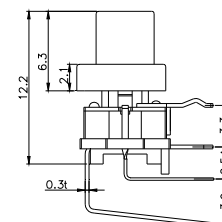

TPB02 - 201LXX

LED COLOR	
0	OTHER
1	Red
2	Yellow
3	Green
4	Blue
5	White
6	Pure Green

TPC02 - 209LXX - R

LED COLOR	
0	OTHER
1	Red
2	Yellow
3	Green
4	Blue
5	White
6	Pure Green

Third Angle
Projection

Dimensions are shown: mm
Specifications and dimensions subject to change