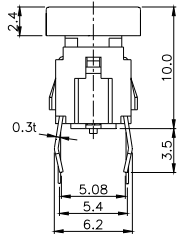

TPB01-101LXXX

Note :

	CAP	
	Mark	Color
2		SILVER BLACK
3		SILVER
6	OK	SILVER
13	Menu	SILVER
14	OFF	SILVER
15	Enter	SILVER
16	1~10	SILVER

LED COLOR	
0	OTHER
1	Red
2	Yellow
3	Green
4	Blue
5	White
6	Pure Green

TPB01-102LXX

LED COLOR	
0	OTHER
1	Red
2	Yellow
3	Green
4	Blue
5	White
6	Pure Green

TPB01-103LXXX

Note :

	CAP	
	Mark	Color
2		SILVER BLACK
3		SILVER
4		SILVER
5	+	SILVER
6	OK	SILVER
7		BLACK
8	R	BLACK
9		SILVER

LED COLOR	
0	OTHER
1	Red
2	Yellow
3	Green
4	Blue
5	White
6	Pure Green

TPB01-104LXX

LED COLOR	
0	OTHER
1	Red
2	Yellow
3	Green
4	Blue
5	White
6	Pure Green

TPB01-105LXX

LED COLOR	
0	OTHER
1	Red
2	Yellow
3	Green
4	Blue
5	White
6	Pure Green

TPB01-106LXX

LED COLOR	
0	OTHER
1	Red
2	Yellow
3	Green
4	Blue
5	White
6	Pure Green

Third Angle
Projection
Dimensions are shown: mm
Specifications and dimensions subject to change