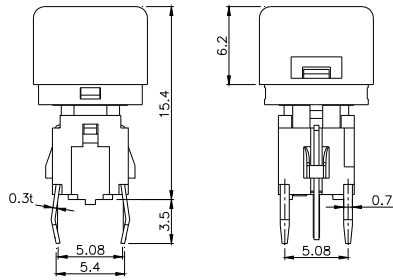

TPB01-142LXX

LED COLOR	
0	OTHER
1	Red
2	Yellow
3	Green
4	Blue
5	White
6	Pure Green

Third Angle Projection
Dimensions are shown: mm
Specifications and dimensions subject to change

TPB01-3012LXX

LED COLOR	
0	OTHER
1	Red
2	Yellow
3	Green
4	Blue
5	White
6	Pure Green