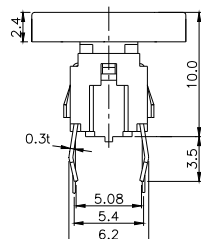

LED COLOR	
0	OTHER
1	Red
2	Yellow
3	Green
4	Blue
5	White
6	Pure Green

TPB01-1017LXX

LED COLOR	
0	OTHER
1	Red
2	Yellow
3	Green
4	Blue
5	White
6	Pure Green

Dimensions are shown: mm
Specifications and dimensions subject to change