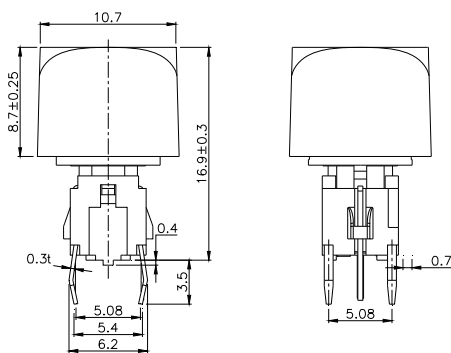

TPB01-142LXX

LED COLOR	
0	OTHER
1	Red
2	Yellow
3	Green
4	Blue
5	White
6	Pure Green

Third Angle Projection
Dimensions are shown: mm
Specifications and dimensions subject to change

TPB01-3012LXX

LED COLOR	
0	OTHER
1	Red
2	Yellow
3	Green
4	Blue
5	White
6	Pure Green

TPB01-3016LXX

LED COLOR	
0	OTHER
1	Red
2	Yellow
3	Green
4	Blue
5	White
6	Pure Green

TPB01-1018LXX

LED COLOR	
0	OTHER
1	Red
2	Yellow
3	Green
4	Blue
5	White
6	Pure Green

Third Angle
Projection

Dimensions are shown: mm
Specifications and dimensions subject to change