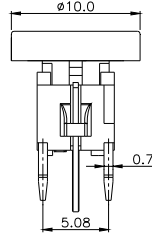

TPB01-107LXXX

Note :

	CAP	
	Mark	Color
2		SILVER BLACK
3		SILVER
4		SILVER
5		SILVER
6		SILVER
7		BLACK
8		BLACK
9		SILVER

LED COLOR	
0	OTHER
1	Red
2	Yellow
3	Green
4	Blue
5	White
6	Pure Green

TPB01-108LXXX

	CAP	
	Mark	Color
2		SILVER BLACK
7		SILVER
10		SILVER
11		SILVER
12		SILVER

LED COLOR	
0	OTHER
1	Red
2	Yellow
3	Green
4	Blue
5	White
6	Pure Green

TPB01-109LXX

LED COLOR	
0	OTHER
1	Red
2	Yellow
3	Green
4	Blue
5	White
6	Pure Green

TPB01-1010LXX

LED COLOR	
0	OTHER
1	Red
2	Yellow
3	Green
4	Blue
5	White
6	Pure Green

TPB01-1011LXXX

Note :

	CAP	
	Mark	Color
S1		SILVER
S2		BLACK

LED COLOR	
0	OTHER
1	Red
2	Yellow
3	Green
4	Blue
5	White
6	Pure Green

TPB01-1017LXX

LED COLOR	
0	OTHER
1	Red
2	Yellow
3	Green
4	Blue
5	White
6	Pure Green

Dimensions are shown: mm
Specifications and dimensions subject to change