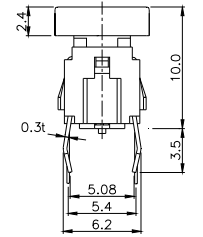

TPB01-102LXX

LED COLOR	
0	OTHER
1	Red
2	Yellow
3	Green
4	Blue
5	White
6	Pure Green