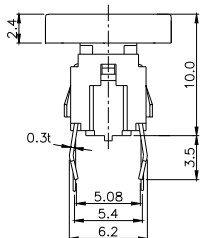

TPB01-106LXX

LED COLOR	
0	OTHER
1	Red
2	Yellow
3	Green
4	Blue
5	White
6	Pure Green

Third Angle
Projection
Dimensions are shown: mm
Specifications and dimensions subject to change

TPB01-107LXXX

Note :

	CAP	
	Mark	Color
2		SILVER BLACK
3		SILVER
4		SILVER
5		SILVER
6		SILVER
7		BLACK
8		BLACK
9		SILVER