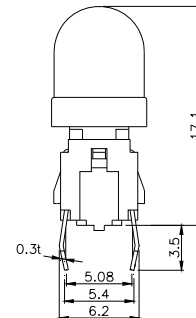

TPB01-1010LXX