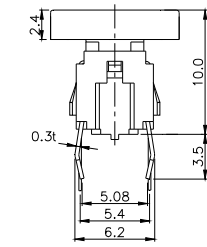

TPB01-106LXX

LED COLOR	
0	OTHER
1	Red
2	Yellow
3	Green
4	Blue
5	White
6	Pure Green

Third Angle
Projection
Dimensions are shown: mm
Specifications and dimensions subject to change

TPB01-107LXXX

Note :

	CAP	
	Mark	Color
2		SILVER BLACK
3		SILVER
4		SILVER
5		SILVER
6		SILVER
7		BLACK
8		BLACK
9		SILVER