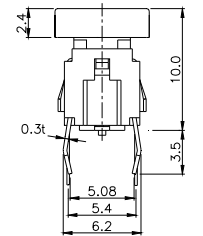

TPB01-104LXX

LED COLOR	
0	OTHER
1	Red
2	Yellow
3	Green
4	Blue
5	White
6	Pure Green