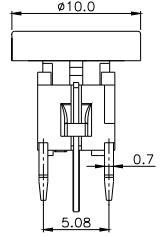

TPB01-107LXXX

Note :

	CAP	
	Mark	Color
2		SILVER BLACK
3		SILVER
4		SILVER
5		SILVER
6		SILVER
7		BLACK
8		BLACK
9		SILVER

LED COLOR	
0	OTHER
1	Red
2	Yellow
3	Green
4	Blue
5	White
6	Pure Green

TPB01-108LXXX

	CAP	
	Mark	Color
2		SILVER BLACK
7		SILVER
10		SILVER
11		SILVER
12		SILVER

LED COLOR	
0	OTHER
1	Red
2	Yellow
3	Green
4	Blue
5	White
6	Pure Green

TPB01-109LXX

LED COLOR	
0	OTHER
1	Red
2	Yellow
3	Green
4	Blue
5	White
6	Pure Green

TPB01-1010LXX

LED COLOR	
0	OTHER
1	Red
2	Yellow
3	Green
4	Blue
5	White
6	Pure Green

TPB01-1011LXXX

Note :

	CAP	
	Mark	Color
S1		SILVER
S2		BLACK

LED COLOR	
0	OTHER
1	Red
2	Yellow
3	Green
4	Blue
5	White
6	Pure Green

TPB01-1017LXX

LED COLOR	
0	OTHER
1	Red
2	Yellow
3	Green
4	Blue
5	White
6	Pure Green

Dimensions are shown: mm
Specifications and dimensions subject to change