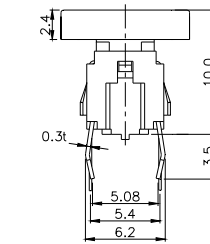

TPB01-108LXXX

	CAP	
	Mark	Color
2		SILVER BLACK
7		SILVER
10		SILVER
11		SILVER
12		SILVER

LED COLOR	
0	OTHER
1	Red
2	Yellow
3	Green
4	Blue
5	White
6	Pure Green