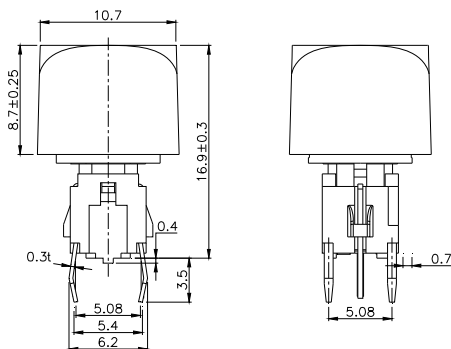

TPB01-142LXX

LED COLOR	
0	OTHER
1	Red
2	Yellow
3	Green
4	Blue
5	White
6	Pure Green

Third Angle Projection
Dimensions are shown: mm
Specifications and dimensions subject to change

TPB01-3012LXX

LED COLOR	
0	OTHER
1	Red
2	Yellow
3	Green
4	Blue
5	White
6	Pure Green

TPB01-3016LXX

LED COLOR	
0	OTHER
1	Red
2	Yellow
3	Green
4	Blue
5	White
6	Pure Green

TPB01-1018LXX

LED COLOR	
0	OTHER
1	Red
2	Yellow
3	Green
4	Blue
5	White
6	Pure Green

Third Angle
Projection

Dimensions are shown: mm
Specifications and dimensions subject to change