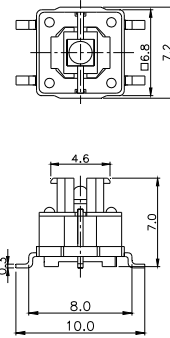

TPC01 - 200MLX

LED COLOR	
0	OTHER
1	Red
2	Yellow
3	Green
4	Blue
5	White
6	Pure Green