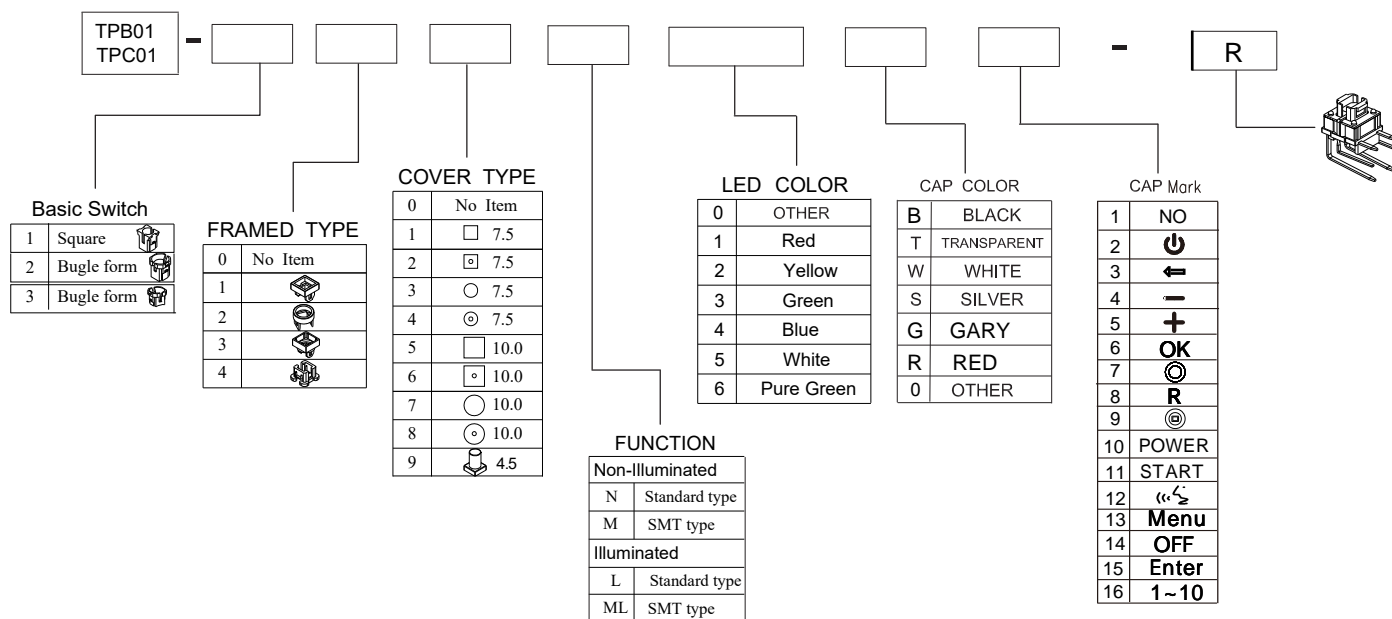

Dimensions are shown: mm
Specifications and dimensions subject to change