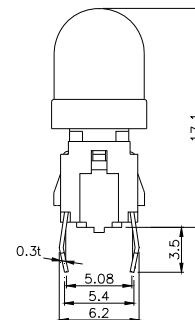

TPB01-1010LXX