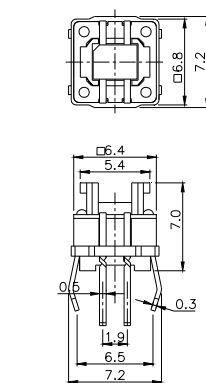

TPC02 - 300LX

LED COLOR	
0	OTHER
1	Red
2	Yellow
3	Green
4	Blue
5	White
6	Pure Green