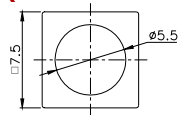

TPB01-109LXX