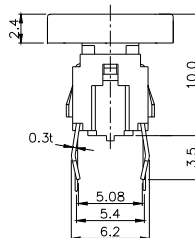

TPB01-106LXX

LED COLOR	
0	OTHER
1	Red
2	Yellow
3	Green
4	Blue
5	White
6	Pure Green

Third Angle
Projection
Dimensions are shown: mm
Specifications and dimensions subject to change

TPB01-107LXXX

Note :

	CAP	
	Mark	Color
2		SILVER BLACK
3		SILVER
4		SILVER
5		SILVER
6		SILVER
7		BLACK
8		BLACK
9		SILVER