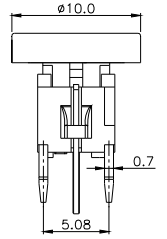

TPB01-107LXXX

Note :

	CAP	
	Mark	Color
2		SILVER BLACK
3		SILVER
4		SILVER
5		SILVER
6		SILVER
7		BLACK
8		BLACK
9		SILVER

LED COLOR	
0	OTHER
1	Red
2	Yellow
3	Green
4	Blue
5	White
6	Pure Green

TPB01-108LXXX

	CAP	
	Mark	Color
2		SILVER BLACK
7		SILVER
10		SILVER
11		SILVER
12		SILVER

LED COLOR	
0	OTHER
1	Red
2	Yellow
3	Green
4	Blue
5	White
6	Pure Green

TPB01-109LXX

LED COLOR	
0	OTHER
1	Red
2	Yellow
3	Green
4	Blue
5	White
6	Pure Green

TPB01-1010LXX

LED COLOR	
0	OTHER
1	Red
2	Yellow
3	Green
4	Blue
5	White
6	Pure Green

TPB01-1011LXXX

Note :

	CAP	
	Mark	Color
S1		SILVER
S2		BLACK

LED COLOR	
0	OTHER
1	Red
2	Yellow
3	Green
4	Blue
5	White
6	Pure Green

TPB01-1017LXX

LED COLOR	
0	OTHER
1	Red
2	Yellow
3	Green
4	Blue
5	White
6	Pure Green

Third Angle
Projection

Dimensions are shown: mm
Specifications and dimensions subject to change