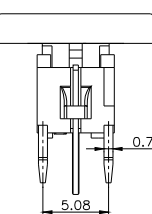

LED COLOR	
0	OTHER
1	Red
2	Yellow
3	Green
4	Blue
5	White
6	Pure Green

TPB01-1017LXX

LED COLOR	
0	OTHER
1	Red
2	Yellow
3	Green
4	Blue
5	White
6	Pure Green

Third Angle
Projection

Dimensions are shown: mm
Specifications and dimensions subject to change