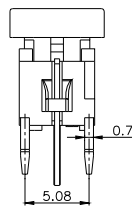

TPB01-101LXXX

Note :

	CAP	
	Mark	Color
2		SILVER BLACK
3		SILVER
6	OK	SILVER
13	Menu	SILVER
14	OFF	SILVER
15	Enter	SILVER
16	1~10	SILVER

LED COLOR	
0	OTHER
1	Red
2	Yellow
3	Green
4	Blue
5	White
6	Pure Green

TPB01-102LXX

LED COLOR	
0	OTHER
1	Red
2	Yellow
3	Green
4	Blue
5	White
6	Pure Green

TPB01-103LXXX

Note :

	CAP	
	Mark	Color
2		SILVER BLACK
3		SILVER
4		SILVER
5	+	SILVER
6	OK	SILVER
7		BLACK
8	R	BLACK
9		SILVER

LED COLOR	
0	OTHER
1	Red
2	Yellow
3	Green
4	Blue
5	White
6	Pure Green

TPB01-104LXX

LED COLOR	
0	OTHER
1	Red
2	Yellow
3	Green
4	Blue
5	White
6	Pure Green

TPB01-105LXX

LED COLOR	
0	OTHER
1	Red
2	Yellow
3	Green
4	Blue
5	White
6	Pure Green

TPB01-106LXX

LED COLOR	
0	OTHER
1	Red
2	Yellow
3	Green
4	Blue
5	White
6	Pure Green

Third Angle
Projection
Dimensions are shown: mm
Specifications and dimensions subject to change