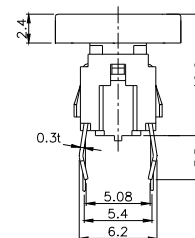

TPB01-106LXX

LED COLOR	
0	OTHER
1	Red
2	Yellow
3	Green
4	Blue
5	White
6	Pure Green

Third Angle
Projection
Dimensions are shown: mm
Specifications and dimensions subject to change

TPB01-107LXXX

Note :

	CAP	
	Mark	Color
2		SILVER BLACK
3		SILVER
4		SILVER
5		SILVER
6		SILVER
7		BLACK
8		BLACK
9		SILVER