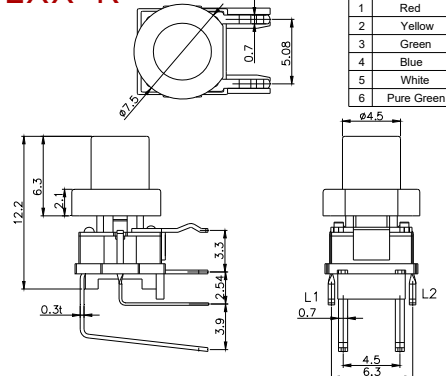

TPB02 - 201LXX

LED COLOR	
0	OTHER
1	Red
2	Yellow
3	Green
4	Blue
5	White
6	Pure Green

TPC02 - 209LXX - R

LED COLOR	
0	OTHER
1	Red
2	Yellow
3	Green
4	Blue
5	White
6	Pure Green

Third Angle
Projection

Dimensions are shown: mm
Specifications and dimensions subject to change