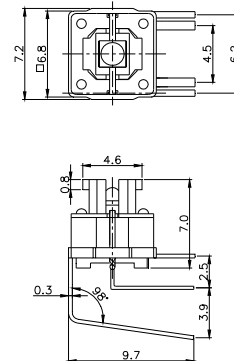

TPC02 - 200LX - R

LED COLOR	
0	OTHER
1	Red
2	Yellow
3	Green
4	Blue
5	White
6	Pure Green