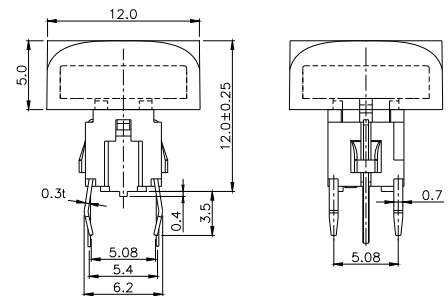

TPB01-3016LXX

LED COLOR	
0	OTHER
1	Red
2	Yellow
3	Green
4	Blue
5	White
6	Pure Green

TPB01-1018LXX

LED COLOR	
0	OTHER
1	Red
2	Yellow
3	Green
4	Blue
5	White
6	Pure Green

Third Angle
Projection

Dimensions are shown: mm
Specifications and dimensions subject to change