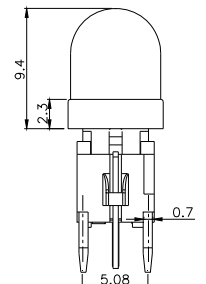

LED COLOR	
0	OTHER
1	Red
2	Yellow
3	Green
4	Blue
5	White
6	Pure Green