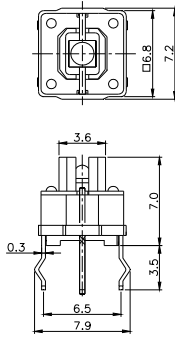

TPC01 - 100LX

LED COLOR	
0	OTHER
1	Red
2	Yellow
3	Green
4	Blue
5	White
6	Pure Green