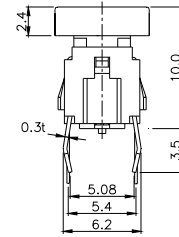

TPB01-102LXX

LED COLOR	
0	OTHER
1	Red
2	Yellow
3	Green
4	Blue
5	White
6	Pure Green