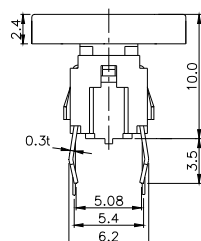

LED COLOR	
0	OTHER
1	Red
2	Yellow
3	Green
4	Blue
5	White
6	Pure Green

TPB01-1017LXX

LED COLOR	
0	OTHER
1	Red
2	Yellow
3	Green
4	Blue
5	White
6	Pure Green

Third Angle
Projection

Dimensions are shown: mm
Specifications and dimensions subject to change