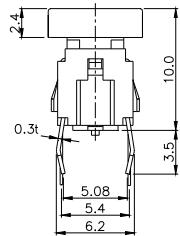

TPB01-101LXXX

Note :

	CAP	
	Mark	Color
2		SILVER BLACK
3		SILVER
6	OK	SILVER
13	Menu	SILVER
14	OFF	SILVER
15	Enter	SILVER
16	1~10	SILVER

LED COLOR	
0	OTHER
1	Red
2	Yellow
3	Green
4	Blue
5	White
6	Pure Green

TPB01-102LXX

LED COLOR	
0	OTHER
1	Red
2	Yellow
3	Green
4	Blue
5	White
6	Pure Green

TPB01-103LXXX

Note :

	CAP	
	Mark	Color
2		SILVER BLACK
3		SILVER
4		SILVER
5	+	SILVER
6	OK	SILVER
7		BLACK
8	R	BLACK
9		SILVER

LED COLOR	
0	OTHER
1	Red
2	Yellow
3	Green
4	Blue
5	White
6	Pure Green

TPB01-104LXX

LED COLOR	
0	OTHER
1	Red
2	Yellow
3	Green
4	Blue
5	White
6	Pure Green

TPB01-105LXX

LED COLOR	
0	OTHER
1	Red
2	Yellow
3	Green
4	Blue
5	White
6	Pure Green

TPB01-106LXX

LED COLOR	
0	OTHER
1	Red
2	Yellow
3	Green
4	Blue
5	White
6	Pure Green

Third Angle
Projection
Dimensions are shown: mm
Specifications and dimensions subject to change