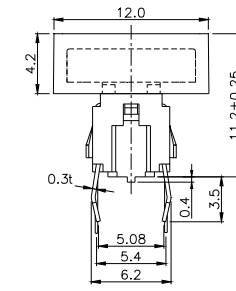

LED COLOR	
0	OTHER
1	Red
2	Yellow
3	Green
4	Blue
5	White
6	Pure Green

TPB01-1017LXX

LED COLOR	
0	OTHER
1	Red
2	Yellow
3	Green
4	Blue
5	White
6	Pure Green

Third Angle
Projection

Dimensions are shown: mm
Specifications and dimensions subject to change