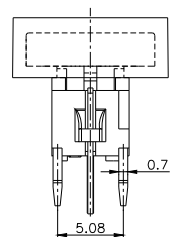

LED COLOR	
0	OTHER
1	Red
2	Yellow
3	Green
4	Blue
5	White
6	Pure Green

TPB01-1017LXX

LED COLOR	
0	OTHER
1	Red
2	Yellow
3	Green
4	Blue
5	White
6	Pure Green

Third Angle
Projection

Dimensions are shown: mm
Specifications and dimensions subject to change