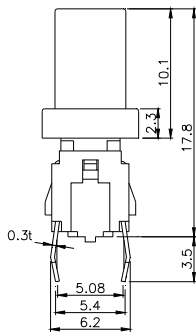

TPB01-109LXX