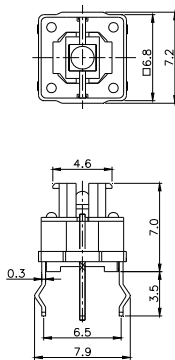

TPC02 - 200LX

LED COLOR	
0	OTHER
1	Red
2	Yellow
3	Green
4	Blue
5	White
6	Pure Green