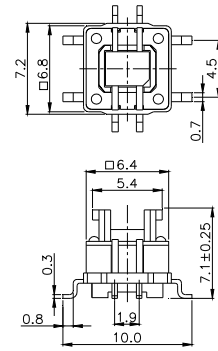

TPC02 - 300ML

LED COLOR	
0	OTHER
1	Red
2	Yellow
3	Green
4	Blue
5	White
6	Pure Green