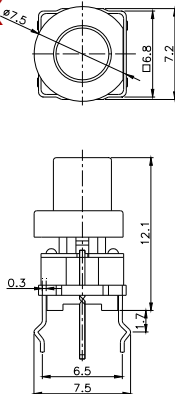

TPB02 - 201LXX

LED COLOR	
0	OTHER
1	Red
2	Yellow
3	Green
4	Blue
5	White
6	Pure Green