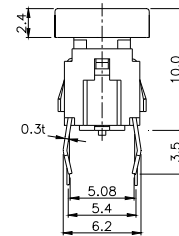

TPB01-104LXX

LED COLOR	
0	OTHER
1	Red
2	Yellow
3	Green
4	Blue
5	White
6	Pure Green