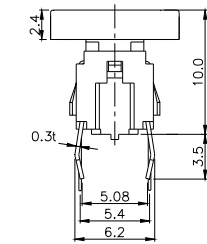

TPB01-106LXX

LED COLOR	
0	OTHER
1	Red
2	Yellow
3	Green
4	Blue
5	White
6	Pure Green

Third Angle
Projection
Dimensions are shown: mm
Specifications and dimensions subject to change

TPB01-107LXXX

Note :

	CAP	
	Mark	Color
2		SILVER BLACK
3		SILVER
4		SILVER
5		SILVER
6		SILVER
7		BLACK
8		BLACK
9		SILVER