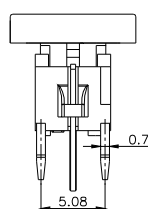

TPB01-106LXX

LED COLOR	
0	OTHER
1	Red
2	Yellow
3	Green
4	Blue
5	White
6	Pure Green

Third Angle
Projection
Dimensions are shown: mm
Specifications and dimensions subject to change

TPB01-107LXXX

Note :

	CAP	
	Mark	Color
2		SILVER BLACK
3		SILVER
4		SILVER
5		SILVER
6		SILVER
7		BLACK
8		BLACK
9		SILVER