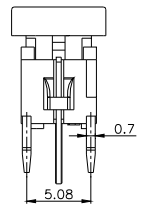

TPB01-102LXX

LED COLOR	
0	OTHER
1	Red
2	Yellow
3	Green
4	Blue
5	White
6	Pure Green