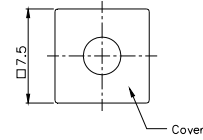

TPB01-102LXX

LED COLOR	
0	OTHER
1	Red
2	Yellow
3	Green
4	Blue
5	White
6	Pure Green