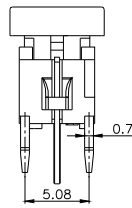

TPB01-101LXXX

Note :

	CAP	
	Mark	Color
2		SILVER BLACK
3		SILVER
6	OK	SILVER
13	Menu	SILVER
14	OFF	SILVER
15	Enter	SILVER
16	1~10	SILVER

LED COLOR	
0	OTHER
1	Red
2	Yellow
3	Green
4	Blue
5	White
6	Pure Green

TPB01-102LXX

LED COLOR	
0	OTHER
1	Red
2	Yellow
3	Green
4	Blue
5	White
6	Pure Green

TPB01-103LXXX

Note :

	CAP	
	Mark	Color
2		SILVER BLACK
3		SILVER
4		SILVER
5	+	SILVER
6	OK	SILVER
7		BLACK
8	R	BLACK
9		SILVER

LED COLOR	
0	OTHER
1	Red
2	Yellow
3	Green
4	Blue
5	White
6	Pure Green

TPB01-104LXX

LED COLOR	
0	OTHER
1	Red
2	Yellow
3	Green
4	Blue
5	White
6	Pure Green

TPB01-105LXX

LED COLOR	
0	OTHER
1	Red
2	Yellow
3	Green
4	Blue
5	White
6	Pure Green

TPB01-106LXX

LED COLOR	
0	OTHER
1	Red
2	Yellow
3	Green
4	Blue
5	White
6	Pure Green

Third Angle
Projection
Dimensions are shown: mm
Specifications and dimensions subject to change