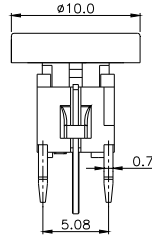

TPB01-107LXXX

Note :

	CAP	
	Mark	Color
2		SILVER BLACK
3		SILVER
4		SILVER
5		SILVER
6		SILVER
7		BLACK
8		BLACK
9		SILVER

LED COLOR	
0	OTHER
1	Red
2	Yellow
3	Green
4	Blue
5	White
6	Pure Green

TPB01-108LXXX

	CAP	
	Mark	Color
2		SILVER BLACK
7		SILVER
10		SILVER
11		SILVER
12		SILVER

LED COLOR	
0	OTHER
1	Red
2	Yellow
3	Green
4	Blue
5	White
6	Pure Green

TPB01-109LXX

LED COLOR	
0	OTHER
1	Red
2	Yellow
3	Green
4	Blue
5	White
6	Pure Green

TPB01-1010LXX

LED COLOR	
0	OTHER
1	Red
2	Yellow
3	Green
4	Blue
5	White
6	Pure Green

TPB01-1011LXXX

Note :

	CAP	
	Mark	Color
S1		SILVER
S2		BLACK

LED COLOR	
0	OTHER
1	Red
2	Yellow
3	Green
4	Blue
5	White
6	Pure Green

TPB01-1017LXX

LED COLOR	
0	OTHER
1	Red
2	Yellow
3	Green
4	Blue
5	White
6	Pure Green

Third Angle
Projection

Dimensions are shown: mm
Specifications and dimensions subject to change