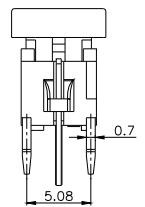

TPB01-104LXX

LED COLOR	
0	OTHER
1	Red
2	Yellow
3	Green
4	Blue
5	White
6	Pure Green