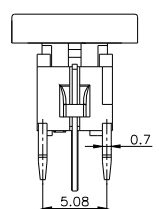

TPB01-106LXX

LED COLOR	
0	OTHER
1	Red
2	Yellow
3	Green
4	Blue
5	White
6	Pure Green

Third Angle
Projection
Dimensions are shown: mm
Specifications and dimensions subject to change

TPB01-107LXXX

Note :

	CAP	
	Mark	Color
2		SILVER BLACK
3		SILVER
4		SILVER
5		SILVER
6		SILVER
7		BLACK
8		BLACK
9		SILVER