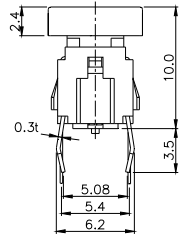

TPB01-101LXXX

Note :

	CAP	
	Mark	Color
2		SILVER BLACK
3		SILVER
6	OK	SILVER
13	Menu	SILVER
14	OFF	SILVER
15	Enter	SILVER
16	1~10	SILVER

LED COLOR	
0	OTHER
1	Red
2	Yellow
3	Green
4	Blue
5	White
6	Pure Green

TPB01-102LXX

LED COLOR	
0	OTHER
1	Red
2	Yellow
3	Green
4	Blue
5	White
6	Pure Green

TPB01-103LXXX

Note :

	CAP	
	Mark	Color
2		SILVER BLACK
3		SILVER
4		SILVER
5	+	SILVER
6	OK	SILVER
7		BLACK
8	R	BLACK
9		SILVER

LED COLOR	
0	OTHER
1	Red
2	Yellow
3	Green
4	Blue
5	White
6	Pure Green

TPB01-104LXX

LED COLOR	
0	OTHER
1	Red
2	Yellow
3	Green
4	Blue
5	White
6	Pure Green

TPB01-105LXX

LED COLOR	
0	OTHER
1	Red
2	Yellow
3	Green
4	Blue
5	White
6	Pure Green

TPB01-106LXX

LED COLOR	
0	OTHER
1	Red
2	Yellow
3	Green
4	Blue
5	White
6	Pure Green

Third Angle
Projection
Dimensions are shown: mm
Specifications and dimensions subject to change