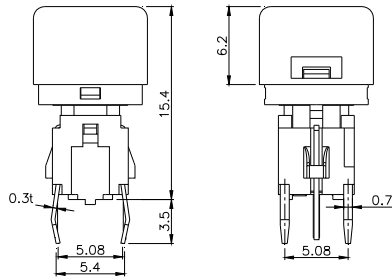

TPB01-3012LXX

LED COLOR	
0	OTHER
1	Red
2	Yellow
3	Green
4	Blue
5	White
6	Pure Green