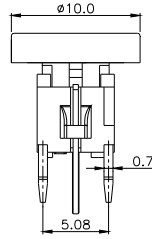

TPB01-107LXXX

Note :

	CAP	
	Mark	Color
2		SILVER BLACK
3		SILVER
4		SILVER
5		SILVER
6		SILVER
7		BLACK
8		BLACK
9		SILVER

LED COLOR	
0	OTHER
1	Red
2	Yellow
3	Green
4	Blue
5	White
6	Pure Green

TPB01-108LXXX

	CAP	
	Mark	Color
2		SILVER BLACK
7		SILVER
10		SILVER
11		SILVER
12		SILVER

LED COLOR	
0	OTHER
1	Red
2	Yellow
3	Green
4	Blue
5	White
6	Pure Green

TPB01-109LXX

LED COLOR	
0	OTHER
1	Red
2	Yellow
3	Green
4	Blue
5	White
6	Pure Green

TPB01-1010LXX

LED COLOR	
0	OTHER
1	Red
2	Yellow
3	Green
4	Blue
5	White
6	Pure Green

TPB01-1011LXXX

Note :

	CAP	
	Mark	Color
S1		SILVER
S2		BLACK

LED COLOR	
0	OTHER
1	Red
2	Yellow
3	Green
4	Blue
5	White
6	Pure Green

TPB01-1017LXX

LED COLOR	
0	OTHER
1	Red
2	Yellow
3	Green
4	Blue
5	White
6	Pure Green

Dimensions are shown: mm
Specifications and dimensions subject to change