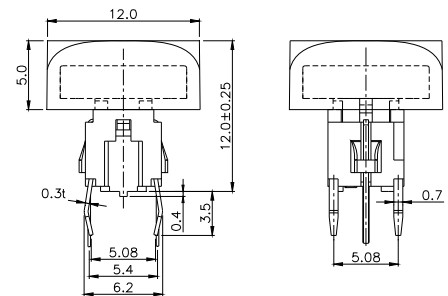

## TPB01-1018LXX

LED COLOR	
0	OTHER
1	Red
2	Yellow
3	Green
4	Blue
5	White
6	Pure Green

Dimensions are shown: mm  
Specifications and dimensions subject to change