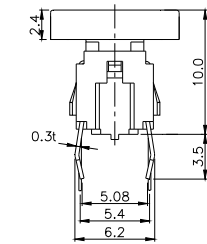

TPB01-107LXXX

Note :

	CAP	
	Mark	Color
2		SILVER BLACK
3		SILVER
4		SILVER
5		SILVER
6		SILVER
7		BLACK
8		BLACK
9		SILVER

LED COLOR	
0	OTHER
1	Red
2	Yellow
3	Green
4	Blue
5	White
6	Pure Green