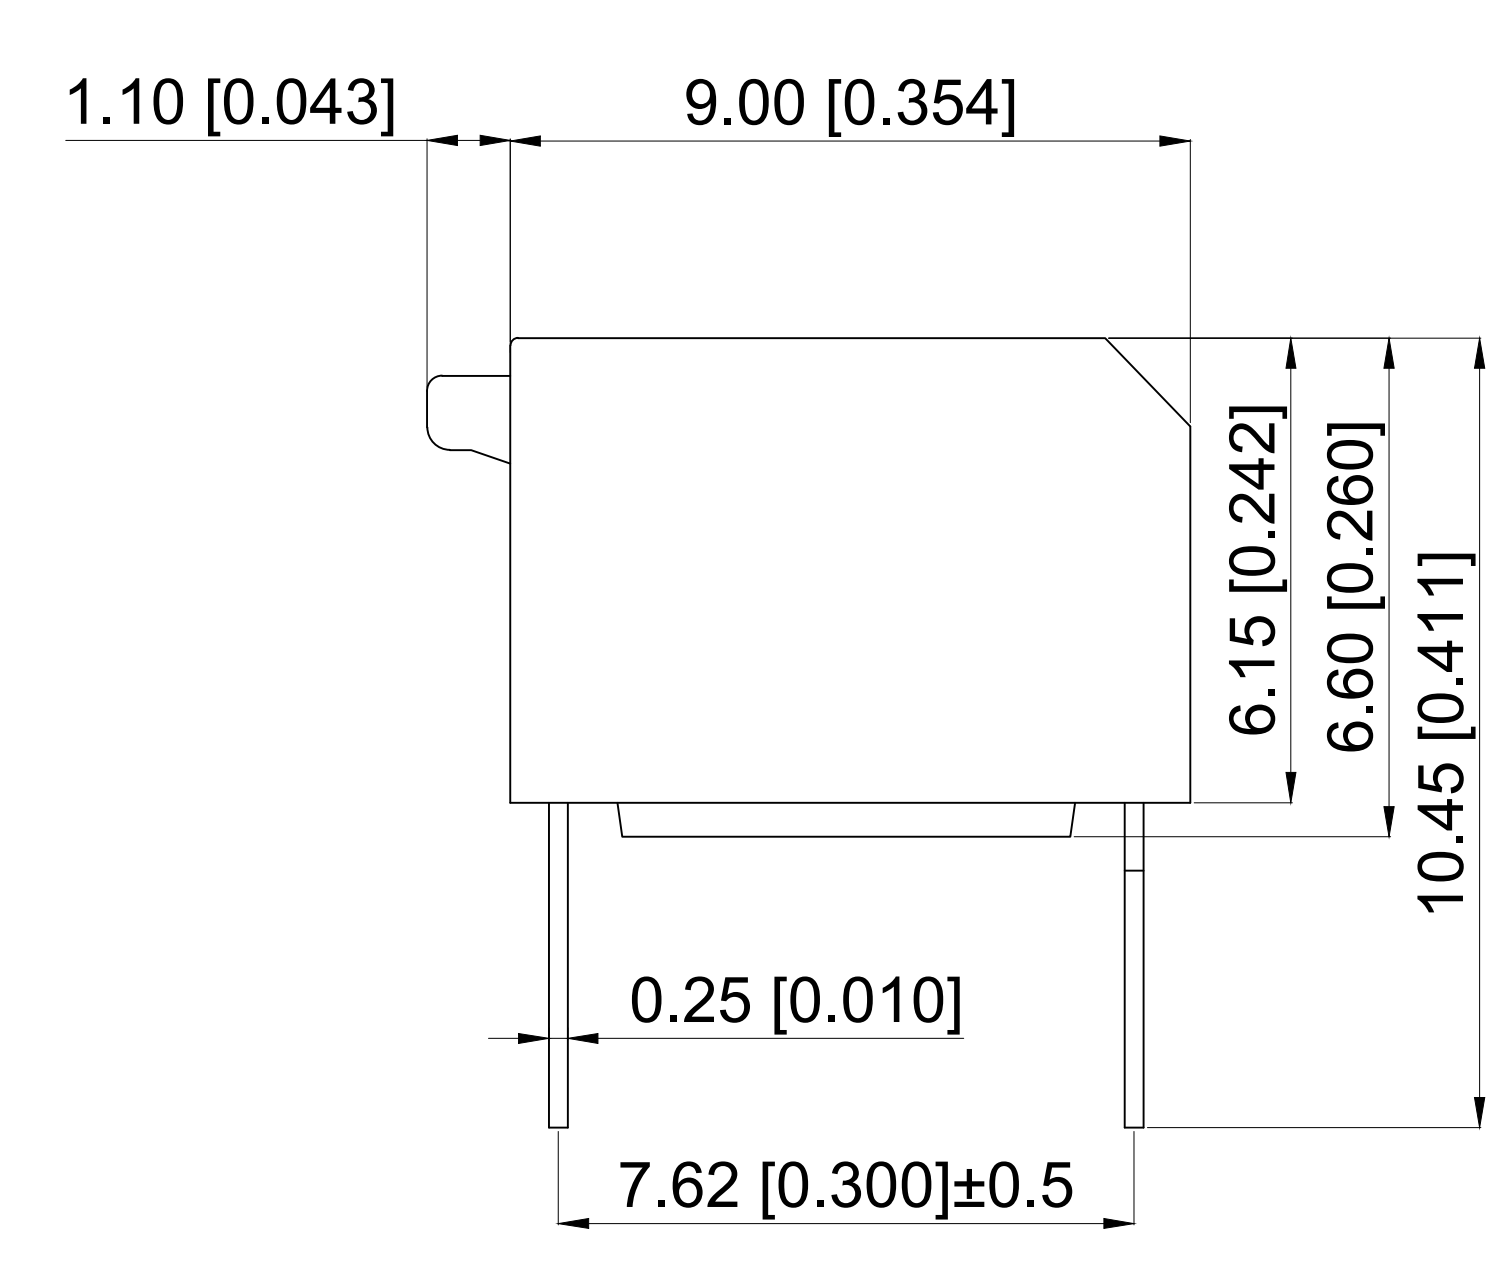

Switching: 25mA at 24VDC
 Non-Switching: 100mA at 50VDC
 Initial: 50mΩ Max
 After life: 100mΩ Max
 Insulation Resistance: 100mΩ Min, 60 sec at 500VDC
 Dielectric Strength: 500VAC for 60seconds
 Switch Capacitance: 5pF Max at 1MHz
 Operation Temperature: -30°C to + 85°C
 Storage Temperature: -40°C to + 85°C
 Operation Force: 500gf Max
 Mechanical Life: 3000 cycles operations
 Resistance to Soldering: 260±5°C for 3-5 seconds

Poles(N)	A Dimension(mm)
02	6.48
03	9.02
04	11.56
05	14.10
06	16.64
07	19.18
08	21.72
09	24.26
10	26.80
12	31.88

SCHEMATIC

Part Name	Material	Finished
Piano Pad	Nylon UL94 VO	White
Piano Cover	PPS UL94 VO	Black
Base	PPS UL94 VO	Black
Cover	PPS UL94 VO	Black
Actuator	Nylon UL94 VO	White
Movadle	Copper Alloy	Gold
Terminal Contact	Brass	Gold
Terminal	Brass	Gold/Tin

REV	DATE	REVISION	DESCRIPTION	ISSUE
A4			Terminat	
A3				
A2				
A1				

COMMON	TOLERANCE
X.XX	± 0.10
X.X	± 0.15
X	± 0.25
ANGULAR	—

UNIT	MM	PROJECTED	PRODUCT NAME:
DRAWN BY	FUYUAN	CHECKED BY	COCO
DATE	2019	APPROVAL B	ALEN
<p>ROCPCU TECHNOLOGY CO.,LTD</p>		<p>MODEL NO: TPH108EZ</p>	
<p>Copies are issued in strict confidence and shall not be reproduced or copied, or used as the basic of manufacture or sale of apparatus without permission</p>		<p>Https: www.rocpcu.tw</p>	