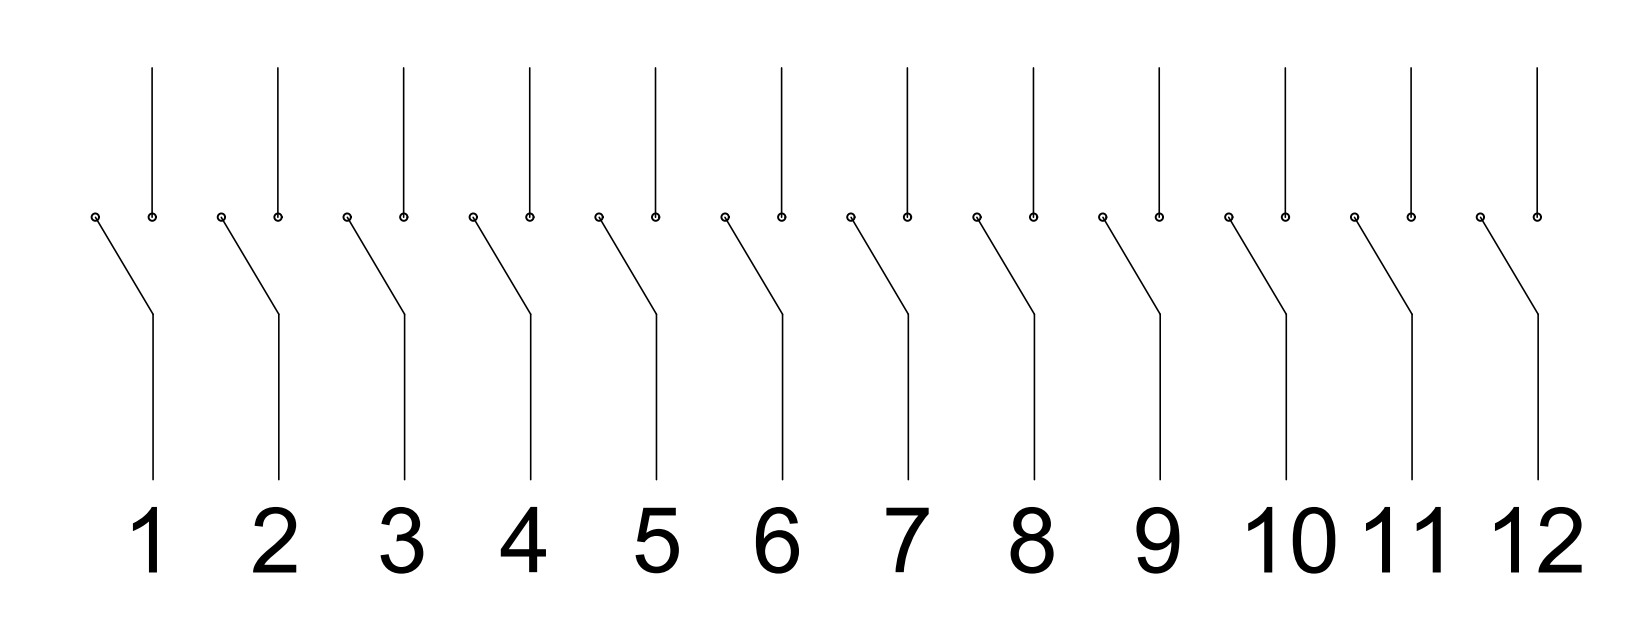

Switching: 25mA at 24VDC
 Non-Switching: 100mA at 50VDC
 Initial: 50mΩ Max
 After life: 100mΩ Max
 Insulation Resistance: 100mΩ Min, 60 sec at 500VDC
 Dielectric Strength: 500VAC for 60seconds
 Switch Capacitance: 5pF Max at 1MHz
 Operation Temperature: -30°C to + 85°C
 Storage Temperature: -40°C to + 85°C
 Operation Force: 500gf Max
 Mechanical Life: 3000 cycles operations
 Resistance to Soldering: 260±5°C for 3-5 seconds

Poles(N)	A Dimension(mm)
02	6.48
03	9.02
04	11.56
05	14.10
06	16.64
07	19.18
08	21.72
09	24.26
10	26.80
12	31.88

SCHEMATIC

Part Name	Material	Finished
Piano Pad	Nylon UL94 VO	White
Piano Cover	PPS UL94 VO	Black
Base	PPS UL94 VO	Black
Cover	PPS UL94 VO	Black
Actuator	Nylon UL94 VO	White
Movadle	Copper Alloy	Gold
Terminal Contact	Brass	Gold
Terminal	Brass	Gold/Tin

REV	DATE	REVISION	DESCRIPTION	ISSUE
A4			Terminat	
A3				
A2				
A1				

COMMON	TOLERANCE
X.XX	± 0.10
X.X	± 0.15
X	± 0.25
ANGULAR	—

UNIT	MM	PROJECTED	PRODUCT NAME:
DRAWN BY	FUYUAN	CHECKED BY	COCO
DATE	2019	APPROVAL B	ALEN
<p>ROCPCU TECHNOLOGY CO.,LTD</p>		<p>MODEL NO: TPH108EZ</p>	
<p>Copies are issued in strict confidence and shall not be reproduced or copied, or used as the basic of manufacture or sale of apparatus without permission</p>		<p>Https: www.rocpcu.tw</p>	