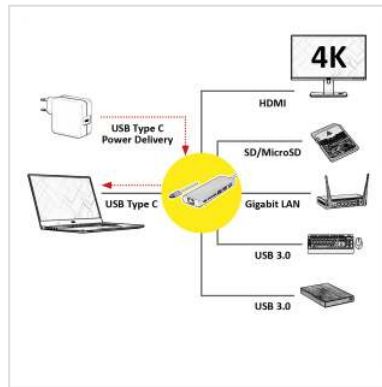

ROLINE USB Type C docking station, 4K HDMI, 2x USB 3.0 ports, 1x SD/MicroSD card reader, 1x USB Type C PD (Power Delivery), 1x Gigabit Ethernet

Product No.	12.02.1037	
Manufacturer	ROLINE	Designed for Professionals
Manufacturer No.	12.02.1037	

The docking station is supplied for Macbooks, Ultrabooks or Notebooks/Laptops and provides a quick and easy connection to the workplace peripherals that you use every day, including one HDMI connector, that allows you a maximum resolution of up to 3840x2160 @60Hz!

- Plug & Play
- Aluminium casing
- Small, compact design
- System requirement: Windows 7/8/10 or MacOS X10.2 and higher

Connection to device:

- 1x USB 3.1 Type C F

Connection for peripheral devices

- 1x HDMI Video Output: Mirror or extend your screen to a TV, monitor or projector.

- 2x USB 3.0 ports (data transfer rate up to 5Gbit/s), for connection of wired keyboard/mouse, USB HDD/SSD, etc.
- 1x SD/TF Card Reader
- 1x USB Type C PD (Power Delivery)
- 1x RJ45 for Gigabit Ethernet