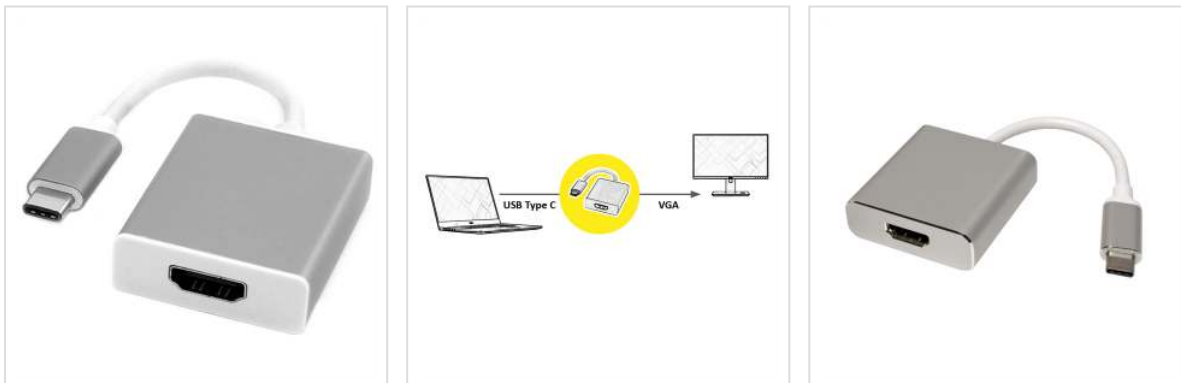

ROLINE Type C - HDMI Adapter, M/F

Product No. 12.03.3210
Manufacturer ROLINE
Manufacturer No. 12.03.3210
EAN (single piece) 7611990141678

Connect a monitor or projector with HDMI interface to your MacBook, Ultrabook, Notebook / Laptop or PC with USB Type C connection.

- USB 3.1 Type C to HDMI Cableadapter
- Connect your device with USB-C port to any HDMI display or projector
- This adapter allows you to mirror or extend your display to any HDMI-enabled TV or display
- Portable design
- No power adapter required
- Connectors: HDMI Female and Type C Male
- Cable length: ca. 10 cm

Technical specifications

Manufacturer	ROLINE
Product group	Adapters, Terminators, Converters
Product type	USB-HDMI Adapter
Colour	silver

Length	0.1 m
Side 1 connection (PC)	Typ C Male
Side 2 connection (Peripherals)	HDMI Female
Side 1 Connector Type	USB Type C
Side 1 Connector Gender	Male
Side 2 Connector Type	HDMI Type A
Side 2 Connector Gender	Female
Area of application	External