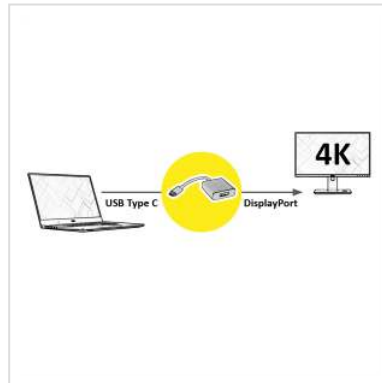

# ROLINE Type C - DisplayPort Adapter, v1.2, M/F

**Product No.** 12.03.3220  
**Manufacturer** ROLINE  
**Manufacturer No.** 12.03.3220  
**EAN (single piece)** 7611990141715

- USB 3.1 Type C to DisplayPort DP Cableadapter for Macbook
- Connect your MacBook with USB-C port to any DisplayPort DP display or projector
- This adapter allows you to mirror your MacBook display to your DisplayPort DP-enabled TV or display
- Portable design
- No power adapter required
- Connectors: DisplayPort Female and Type C Male
- Cable length: ca. 10 cm
- DisplayPort Version 1.2 allows increased resolutions, higher refresh rates, and greater color depth

## Technical specifications

Manufacturer	ROLINE
Product group	Adapters, Terminators, Converters
Product type	USB-DisplayPort Adapter
Colour	silver

Length	0.1 m
Side 1 connection (PC)	Typ C Male
Side 2 connection (Peripherals)	DisplayPort Female
Side 1 Connector Type	USB Type C
Side 1 Connector Gender	Male
Side 2 Connector Type	DisplayPort
Side 2 Connector Gender	Female
Area of application	External
Technical particularity	DisplayPort Version 1.2