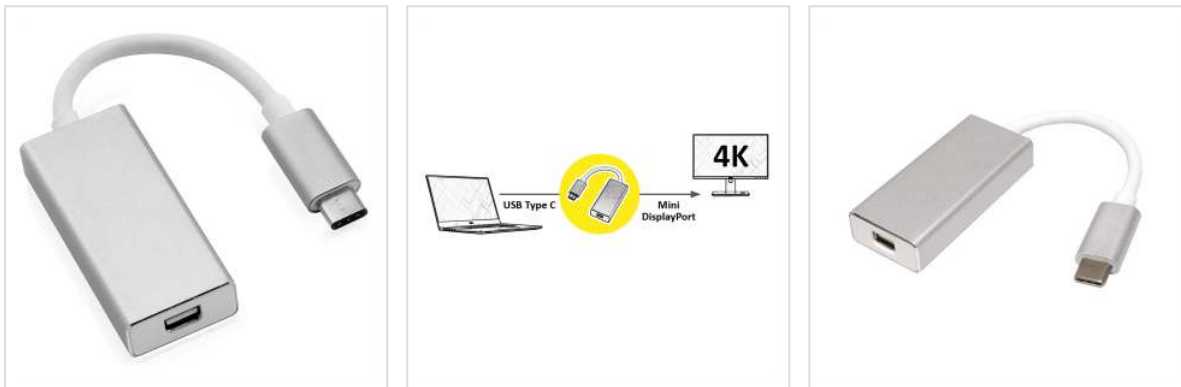

ROLINE Type C - Mini DisplayPort Adapter, v1.2, M/F

Product No. 12.03.3225
Manufacturer ROLINE
Manufacturer No. 12.03.3225
EAN (single piece) 7611990141661

- USB 3.1 Type C to Mini DisplayPort DP Cableadapter for Macbook
- Connect your MacBook with USB-C port to any Mini DisplayPort DP display or projector
- This adapter allows you to mirror your MacBook display to your Mini DisplayPort DP-enabled TV or display
- Portable design
- No power adapter required
- Connectors: Mini DisplayPort Female and Type C Male
- Cable length: ca. 10 cm
- DisplayPort Version 1.2 allows increased resolutions, higher refresh rates, and greater color depth

Technical specifications

Manufacturer	ROLINE
Product group	Adapters, Terminators, Converters
Product type	USB-DisplayPort Adapter

Colour	silver
Length	0.1 m
Side 1 connection (PC)	Typ C Male
Side 2 connection (Peripherals)	Mini DisplayPort Female
Side 1 Connector Type	USB Type C
Side 1 Connector Gender	Male
Side 2 Connector Type	Mini DisplayPort
Side 2 Connector Gender	Female
Area of application	External
Technical particularity	DisplayPort Version 1.2