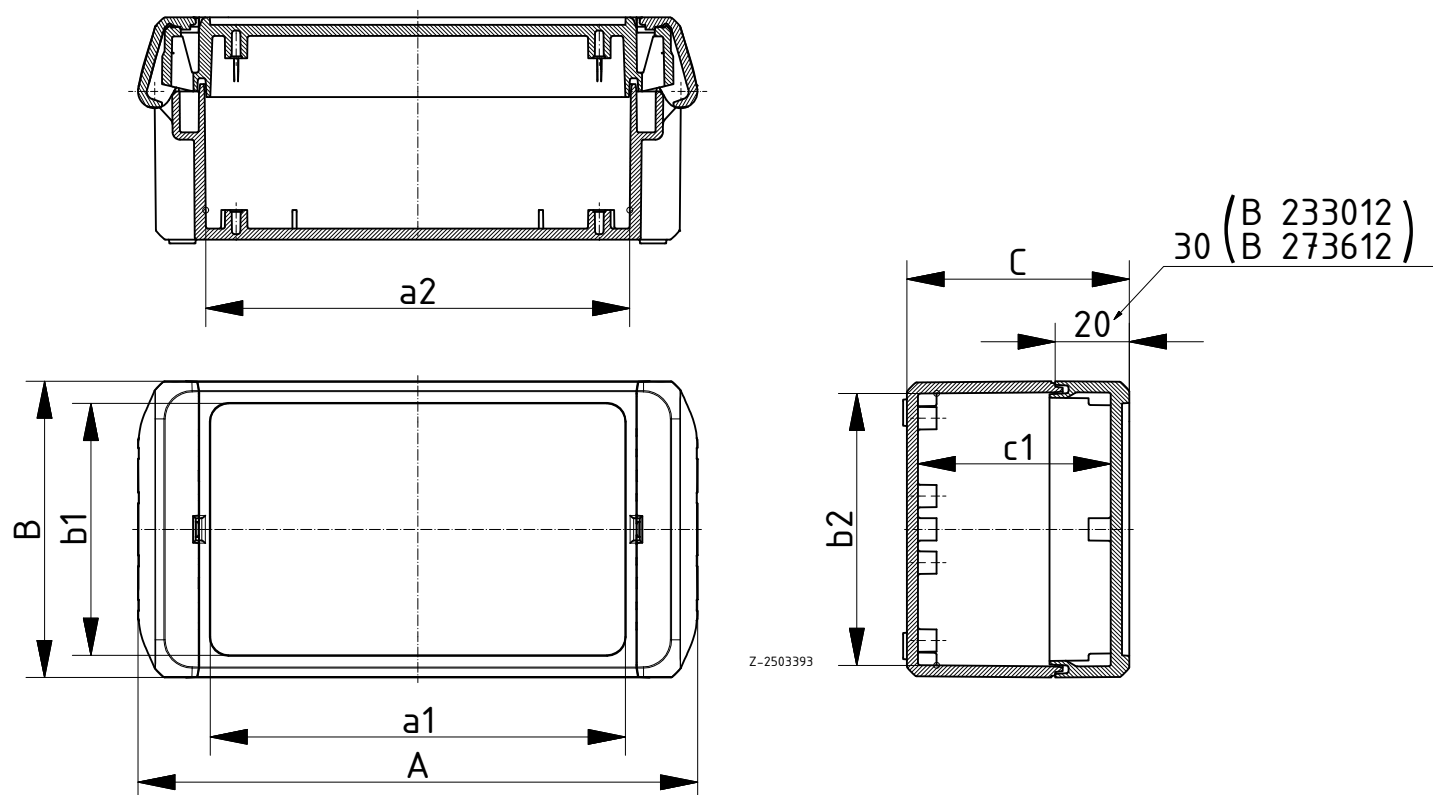

Scope of delivery: Lid and base, hinged quick-release catches

Note: Material shrinkage may result in ABS enclosures being approx. 0.1 – 0.25 % larger.

Bocube | Accessories

Hinged quick-release catches (Set), polycarbonate UL 94 V0 or ABS