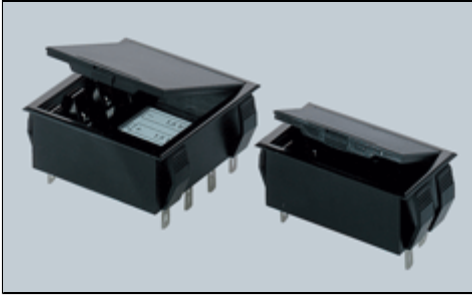

## Battery Compartments

		External Dimensions in Inches/MM			
Model No.	Part Number	Length	Width	Height	CAD
BE 30	46300000	1.46 / 37.0	2.56 / 65.0	.85 / 21.5	
BE 30: Battery Compartment for 1 (9V) or 2 (AA) batteries. Includes battery compartment, lid, and 4 battery contacts					
BE 60	46600000	2.56 / 65.0	2.56 / 65.0	.85 / 21.5	
BE 60: Battery Compartment for 2 (9V) or 4 (AA) batteries. Includes battery compartment, lid, and 8 battery contacts					

## DIN Rail Holder

Model No.	Part Number	Description
TSH 35-2	20035000	This Universal DIN Rail holder is used to clip or unclip enclosures from or onto a DIN Rail. It can accommodate a wide range of enclosure dimensions. Includes 2 DIN Rail holders and 4 self-tapping screws.