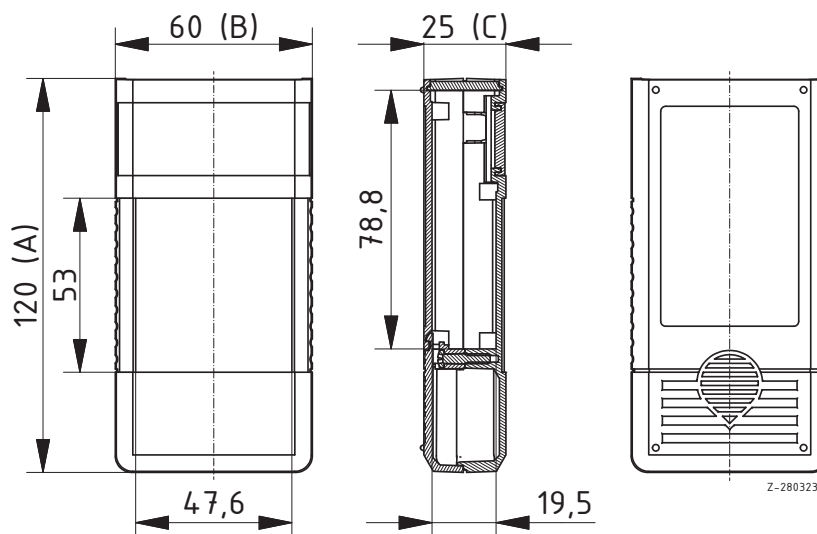

BOS 500 / 501 / 502 / 503 | Enclosures

BOS 500 with panoramic display screen and compartment for 9V block battery

Model	Order no.	A	B	C	Colour
BOS 500	34500000	120	60	25	Black
BOS 500	34500003	120	60	25	Agate grey

Scope of delivery: Lid, base, front panel, battery compartment lid, screw, panoramic display screen

BOS 501 with display screen and compartment for 9V block battery

Model	Order no.	A	B	C	Colour
BOS 501	34501000	120	60	25	Black
BOS 501	34501002	120	60	25	Agate grey

Scope of delivery: Lid, base, front panel, battery compartment lid, screw, display screen

BOS 502 without display cut-out, with compartment for 9V block battery

Model	Order no.	A	B	C	Colour
BOS 502	34502000	120	60	25	Black
BOS 502	34502002	120	60	25	Agate grey

Scope of delivery: Lid, base, front panel, battery compartment lid, screws

BOS 503 with continuous membrane keypad area and compartment for 9V block battery

Model	Order no.	A	B	C	Colour
BOS 503	34503000	120	60	25	Black
BOS 503	34503001	120	60	25	Agate grey

Scope of delivery: Lid, base, front panel, battery compartment lid, screws

* = Available on request