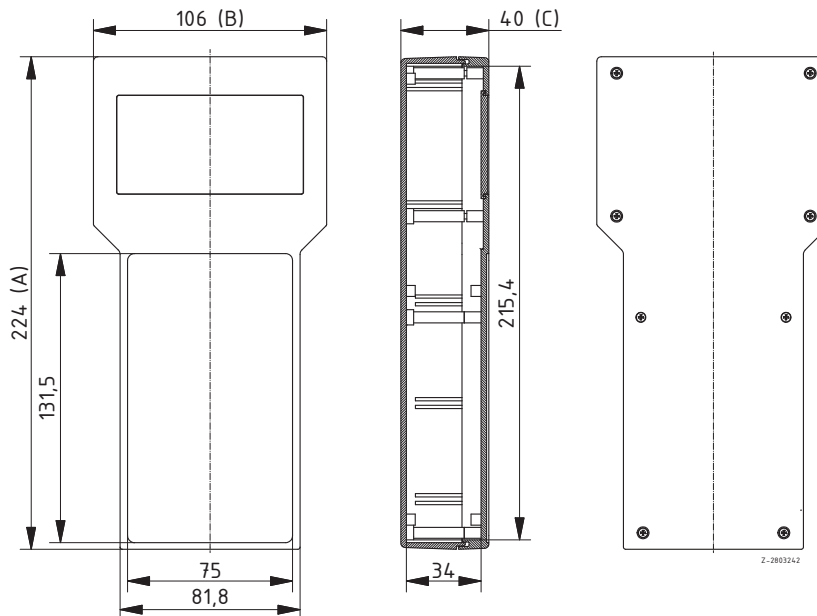

BOS 910 - BOS 913 | Enclosures

BOS 910

Model	Order no.	A	B	C	Colour
BOS 910	34910009	224	106	40	Black
BOS 910	34910002	224	106	40	Agate grey

Scope of delivery: Lid with seal, base, screws, display screen (enclosed unfitted)

Note: Fitting of display screen on request

BOS 911 with tip-up foot

Model	Order no.	A	B	C	Colour
BOS 911	34911009	224	106	40	Black
BOS 911	34911000	224	106	40	Agate grey

Scope of delivery: Lid with seal, base, self-tapping screws, tip-up foot, display screen

Note: Fitting of display screen on request

BOS 912 with compartment for 4 x 1.5 V mignon batteries

Model	Order no.	A	B	C	Colour
BOS 912	34912009	224	106	40	Black
BOS 912	34912000	224	106	40	Agate grey

Scope of delivery: Lid with seal, base with battery compartment including contacts, screws, display screen (enclosed unfitted)

Note: Fitting of display screen on request

BOS 913 with compartment for 2 x 9V block batteries

Model	Order no.	A	B	C	Colour
BOS 913	34913000	224	106	40	Agate grey
BOS 913	34913009*	224	106	40	Black

Scope of delivery: Lid with seal, base with battery compartment, screws, display screen (enclosed unfitted)

Note: Fitting of display screen on request

* = Available on request