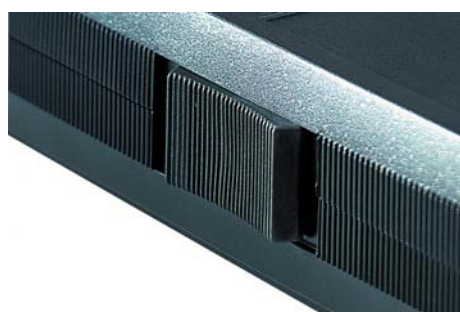

BOS 4..: With continuous membrane keypad area - with tip-up clip or belt clip
BOS 4..ASC

BOS 5.., BOS 7.., BOS 8..: Available with a membrane keypad and/or different display types.

BOS 6..: With display screen, continuous keypad surface or integrated loudspeaker grille.

BOS 9..: With large display and slimline grip area – Versions with a battery compartment are also available.

A carrying strap or a tip-up foot is available for enclosure BOS 9.. .

Some BOS 7.. series enclosures also have a slide switch (see table on the following page).