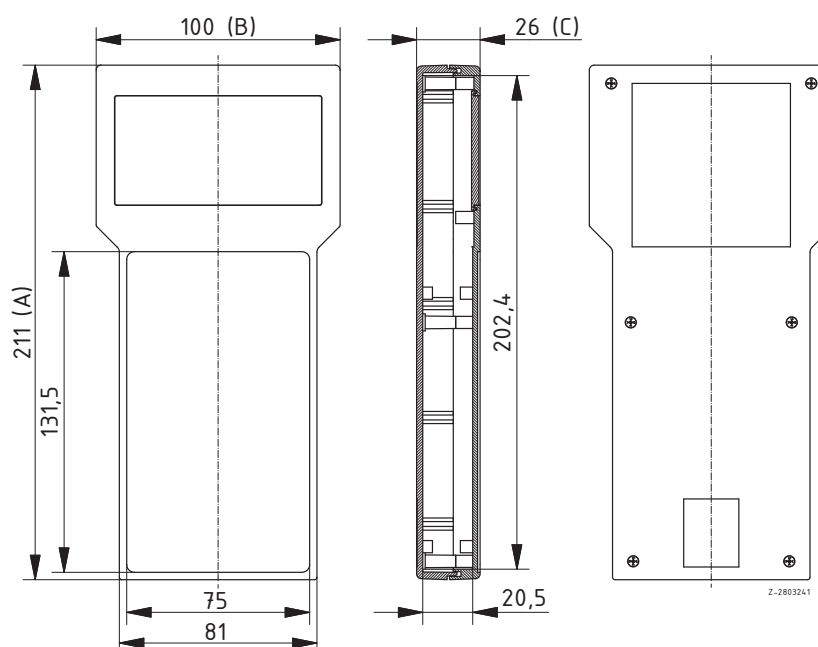

BOS 900 - BOS 903 | Enclosures

BOS 900

Model	Order no.	A	B	C	Colour
BOS 900	34900009	211	100	26	Black
BOS 900	34900000	211	100	26	Agate grey

Scope of delivery: Lid with seal, base, screws, display screen (enclosed unfitted)

Note: Fitting of display screen on request

BOS 901 with carrying strap and tip-up foot

Model	Order no.	A	B	C	Colour
BOS 901	34901009*	211	100	26	Black
BOS 901	34901000	211	100	26	Agate grey

Scope of delivery: Lid with seal, base, carrying strap, tip-up foot, screws, display screen (enclosed unfitted)

Note: Fitting of display screen on request

BOS 902 with carrying strap and compartment for 4 x 1.5 V mignon batteries

Model	Order no.	A	B	C	Colour
BOS 902	34902009	211	100	26	Black
BOS 902	34902000	211	100	26	Agate grey

Scope of delivery: Lid with seal, base with battery compartment including contacts, carrying strap, screws, display screen (enclosed unfitted)

Note: Fitting of display screen on request

BOS 903 with carrying strap and compartment for 2 x 9V block batteries

Model	Order no.	A	B	C	Colour
BOS 903	34903009*	211	100	26	Black
BOS 903	34903000	211	100	26	Agate grey

Scope of delivery: Lid with seal, base with battery compartment, carrying strap, screws, display screen (enclosed unfitted)

Note: Fitting of display screen on request

For accessories, please see the end of the chapter