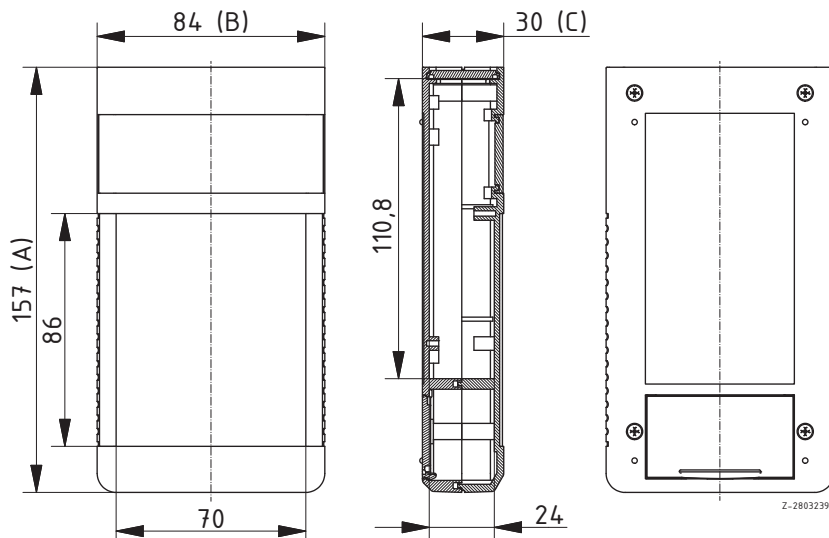

BOS 750 - BOS 761 | Enclosures

BOS 757 with display screen, side-fitted slide for switch and compartment for 9V block battery

Model	Order no.	A	B	C	Colour
BOS 757	34757000	157	84	30	Black

Scope of delivery: Lid, base, front panel, battery compartment lid, screws, display screen, slide

BOS 758 with continuous membrane keypad area and side-fitted slide for switch and compartment for 9V block battery

Model	Order no.	A	B	C	Colour
BOS 758	34758000	157	84	30	Black

Scope of delivery: Lid, base, front panel, battery compartment lid, screws, slide

BOS 759 with panoramic display screen and side-fitted slide for switch

Model	Order no.	A	B	C	Colour
BOS 759	34759000	157	84	30	Black

Scope of delivery: Lid, base, front panel, battery compartment lid, screws, panoramic display screen, slide

BOS 760 with display screen, side-fitted slide for switch

Model	Order no.	A	B	C	Colour
BOS 760	34760000	157	84	30	Black

Scope of delivery: Lid, base, front panel, battery compartment lid, screws, display screen, slide

BOS 761 with continuous membrane keypad area and side-fitted slide for switch

Model	Order no.	A	B	C	Colour
BOS 761	34761000	157	84	30	Black

Scope of delivery: Lid, base, front panel, battery compartment lid, screws, slide

* = Available on request