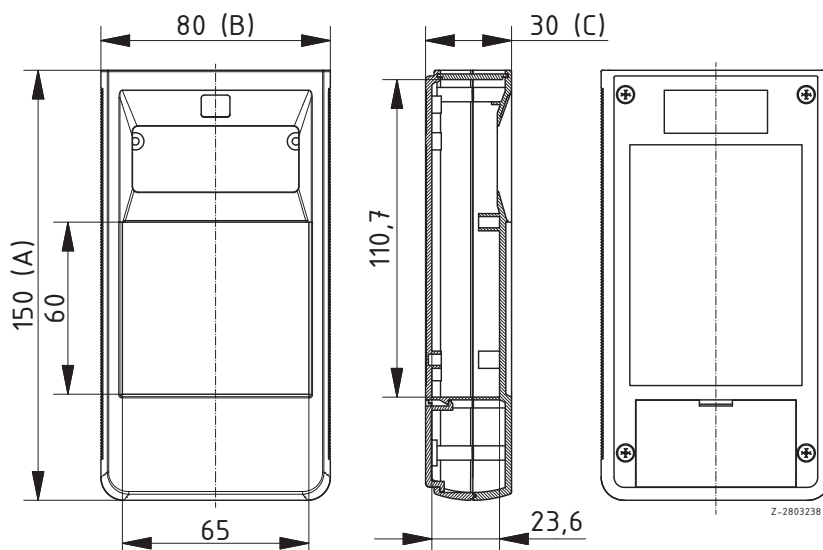

BOS 700 / 701 / 704 / 705 | Enclosures

BOS 700/701 with display opening and compartment for 9V block battery

Model	Order no.	A	B	C	Colour	Note
BOS 700	34700000	150	80	30	Black	Display opening: 23 x 58 mm
BOS 701	34701000	150	80	30	Black	Display opening: 18 x 48 mm

Scope of delivery: Lid, base, front panel, battery compartment lid, screws, threaded inserts

Please order display screen separately.

BOS 704/705 with display opening, side-fitted slide for switch and compartment for 9V block battery

Model	Order no.	A	B	C	Colour	Note
BOS 704	34704000*	150	80	30	Black	Display opening: 23 x 58 mm
BOS 705	34705000	150	80	30	Black	Display opening: 18 x 48 mm

Scope of delivery: Lid, base, front panel, battery compartment lid, screws, threaded inserts

Please order display screen separately.

* = Available on request