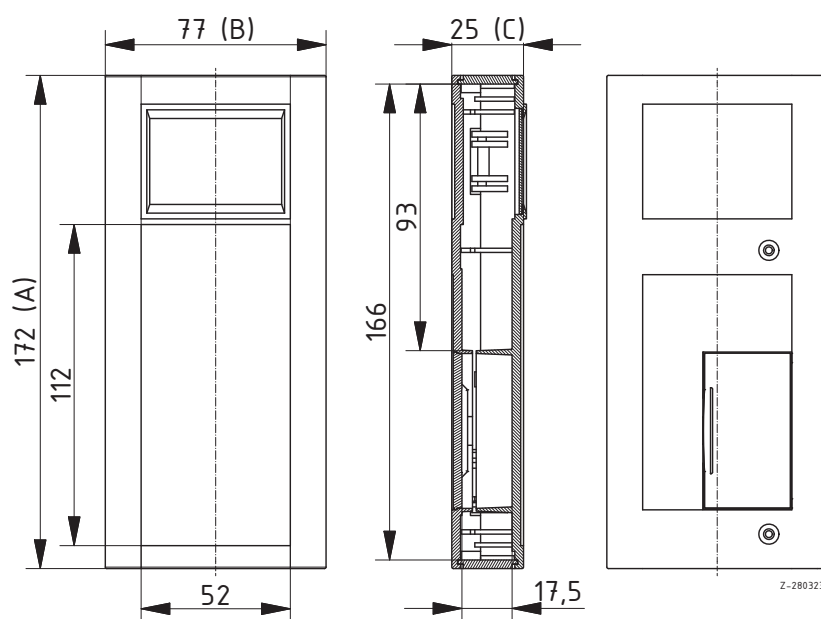

BOS 600 / 601 / 602 | Enclosures

BOS 600 with display screen and compartment for 9V block battery

Model	Order no.	A	B	C	Colour
BOS 600	34600000	172	77	25	Black

Scope of delivery: Lid, base, 2 front panels, screws, battery compartment lid, display screen

BOS 601 with continuous membrane keypad area and compartment for 9V block battery

Model	Order no.	A	B	C	Colour
BOS 601	34601000	172	77	25	Black

Scope of delivery: Lid, base, 2 front panels, screws, battery compartment lid

BOS 602 with loudspeaker grille and compartment for 3x 1.5 V mignon batteries

Model	Order no.	A	B	C	Colour
BOS 602	34602000	172	77	25	Black

Scope of delivery: Lid, base, 2 plastic front panels, screws

For accessories, please see the end of the chapter