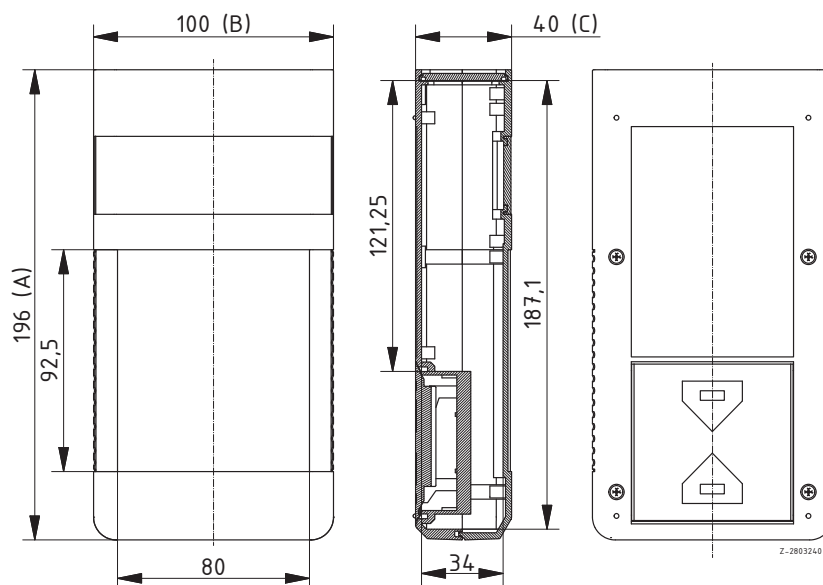

BOS 800 - BOS 808 | Enclosures

BOS 808 with continuous membrane keypad area

Model	Order no.	A	B	C	Colour
BOS 808	34808000	196	100	40	Black
BOS 808	34808001	196	100	40	Agate grey

Scope of delivery: Lid, base, front panel, screws, battery compartment lid, contacts

* = Available on request