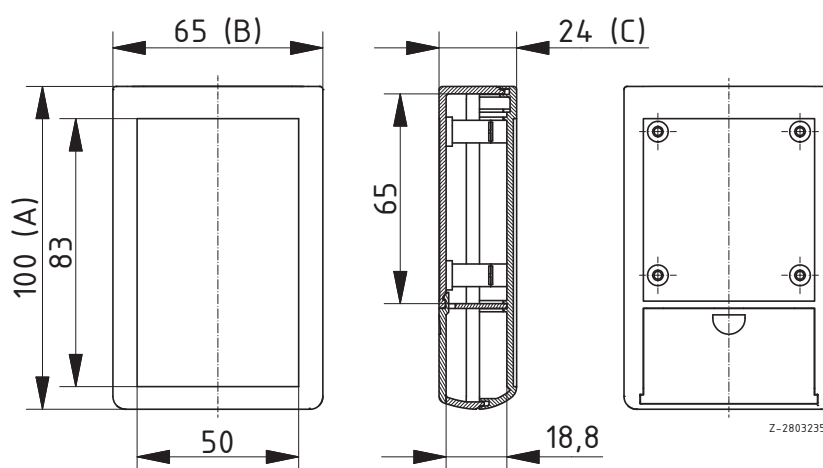

BOS 400 / 400 ASC / 401 / 401 ASC | Enclosures

BOS 400/400 ASC with compartment for 9V block battery

Model	Order no.	A	B	C	Colour
BOS 400	34400000	100	65	24	Black
BOS 400 ASC	34400500	100	65	24	Black

Scope of delivery: Lid, base, battery compartment lid, battery compartment side, screws

For BOS 400 ASC, plus integrated clip bearing and bow

Note: As an option, 2 micro batteries can be inserted in the enclosure by using battery holder BH 2 MC (order no.: 34165572). Wall fitting for ASC types: see general accessories.

BOS 401/401 ASC

Model	Order no.	A	B	C	Colour
BOS 401	34401000	100	65	24	Black
BOS 401 ASC	34401500	100	65	24	Black

Scope of delivery: Lid, base, screws

For BOS 400 ASC, plus integrated clip bearing and bow

Note: As an option, 2 micro batteries can be inserted in the enclosure by using battery holder BH 2 MC (order no.: 34165572). Wall fitting for ASC types: see general accessories.

For accessories, please see the end of the chapter