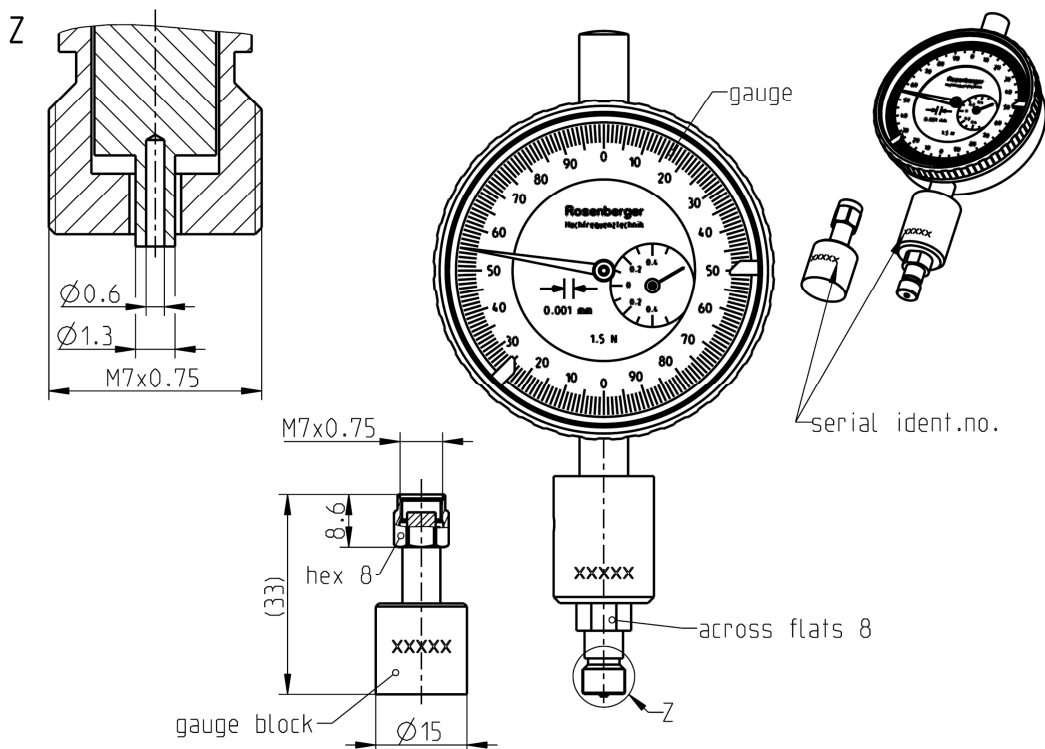

RPC-1.85
RPC-2.40

Gauge Plug

08W00S-000

All dimensions are in mm; tolerances according to ISO 2768 m-H

Documents

Application note

AN001 "Calibration Services"

Material and plating

Connector parts

Center and outer contact
Gauge block coupling nut
Gauge block body

Material

Stainless steel
Stainless steel
Stainless steel

Plating

N/A
Passivated
N/A

Mechanical data

Gauge block nominal gauge 0.00 mm
Gauge range 0.00 mm ± 0.5 mm
Scale gradation 1 µm
Limit of measurement error^{1,2} ≤ 10 µm
Typical measurement error^{1,2} ≤ 6 µm
Measuring force 1.5 N

¹ When zeroed with gauge block

² 0.12 mm recession to 0.04 mm protrusion

RPC-1.85
RPC-2.40

Gauge Plug

08W00S-000

Declaration of calibration options

Factory Calibration

Standard delivery for this gauge includes a Factory Calibration. The Calibration Certificate issued reports individual mechanical calibration results, traceable to national / international standards.

Accredited Calibration

Not available.

For further, more detailed information see application note AN001 on the Rosenberger homepage.

Calibration interval

Recommendation 12 months

Packing

Standard 1 pce in box
Weight 205.7 g/pce