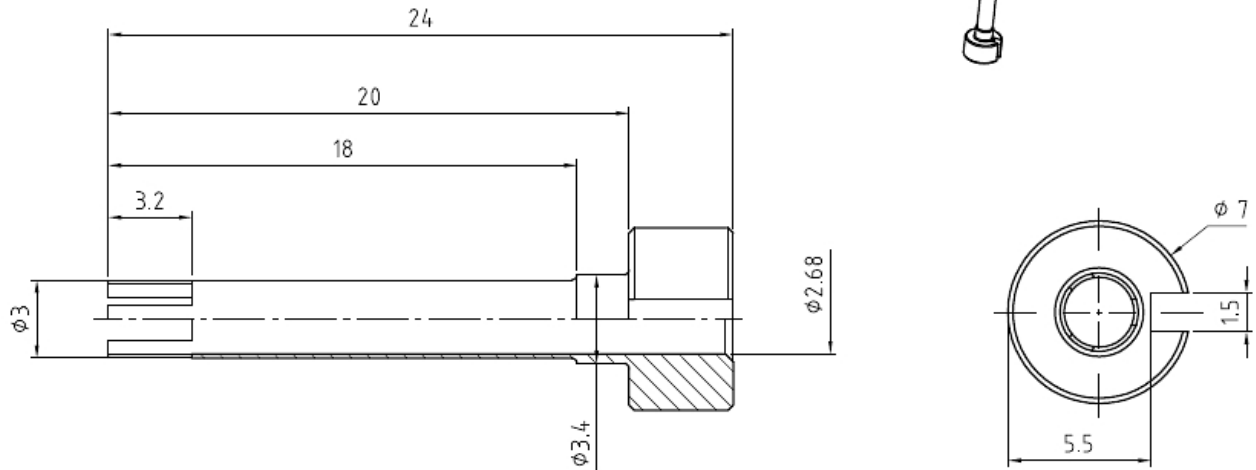

Insert
Mini-Coax

Replacement sleeve for
extraction tool

23W100-001

All dimensions are in mm; tolerances according to ISO 2768 m-H

Application

Series for Mini coax male and female inserts
 Extraction tool 23W100-000
 Change of sleeve insert 23W100-000/91

Material and plating

Connector parts
 Replacement sleeve **Material** CuBe **Plating** Nickel, 2.5-5 µm

Weight

1.24 g/pce

While the information has been carefully compiled to the best of our knowledge, nothing is intended as representation or warranty on our part and no statement herein shall be construed as recommendation to infringe existing patents. In the effort to improve our products, we reserve the right to make changes judged to be necessary.