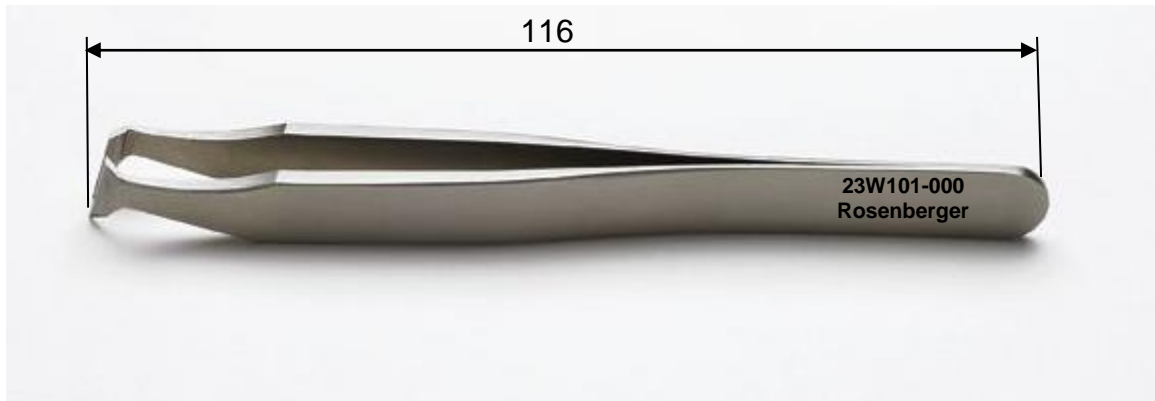

Insert  
Mini-Coax

Extraction tool

**23W101-000**

All dimensions are in mm; tolerances according to ISO 2768 m-H

**Application**

Series for Minicoax Multiport Housings

**Material and plating**

**Connector parts**

Body	<b>Material</b> Stainless steel	<b>Plating</b> Passivated
------	------------------------------------	------------------------------

**Weight**

27.2 g/pce

While the information has been carefully compiled to the best of our knowledge, nothing is intended as representation or warranty on our part and no statement herein shall be construed as recommendation to infringe existing patents. In the effort to improve our products, we reserve the right to make changes judged to be necessary.