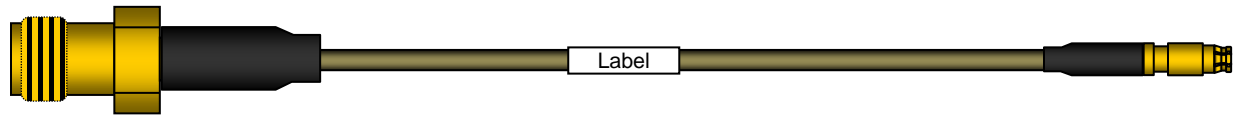

Cable Assembly Specification

Rosenberger PN: 70W-32K1-W1K1-XXXXX

**RoHS Compliant****Description**

Rosenberger:	Cable:	RTK-Flex 047
	Connector Combination:	SMA female / WSMP female
	Length in millimeters:	XXXXX (end-to-end)
	RoHS:	Compliant

General Electrical Specifications

Impedance:	50 ± 1 Ohms
Operating Frequency:	DC to 18 GHz
Return Loss:	15 dB min up to 18 GHz
Cable Insertion Loss:	5.9 dB/m max @ 18 GHz
Velocity of Propagation (%):	70% nominal
Shielding Effectiveness:	> 100 dB @ 1 GHz
Working Voltage:	150 Vrms

Mechanical Specification

Cable Diameter:	1.42mm nominal
Minimum Bend Radius:	5.0mm (single); 10mm (multiple)
Mating Torque: SMA	0.8 Nm to 1.1Nm
Engagement/disengagement force:	11 N / 29 N typical with full detent mate
Mating Cycles:	> 100 (full detent mate)
Temperature Range:	-40°C to +125°C

Materials and Finishes

Cable:	RTK-Flex047-SPC-FEP
Connector Interfaces:	Per MIL-STD-348B
Connector Types, Material & Plating:	
SMA female:	Outer contact: gold plated beryllium copper or equivalent Center contact: gold plated beryllium copper
WSMP female:	Outer & center contacts: gold plated beryllium copper