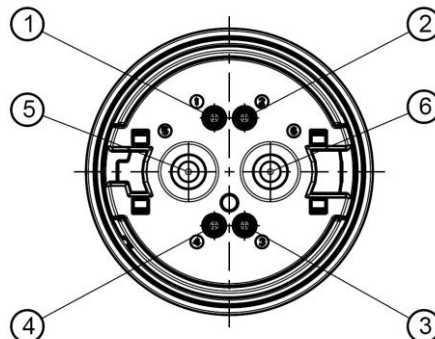

M4

Charging connector jack
straight

C003-03-XXX-Y

All dimensions are in mm; tolerances according to ISO 2768 m-H

Documents

Connector data sheet	M4K101-16C003B5-Y
Assembly drawing	C003-03-XXX-Y_LV
Cable data sheet	RTK-HV_01

Cable

RTK-HV 01	2x(2x0,35mm ²) & 2x2,5mm ²
-----------	---

Packing

Standard	x pcs / cardboard – depends on cable length
----------	---

Pinning

Preliminary

Dieses Dokument ist urheberrechtlich geschützt • This document is protected by copyright • Rosenberger Hochfrequenztechnik GmbH & Co. KG