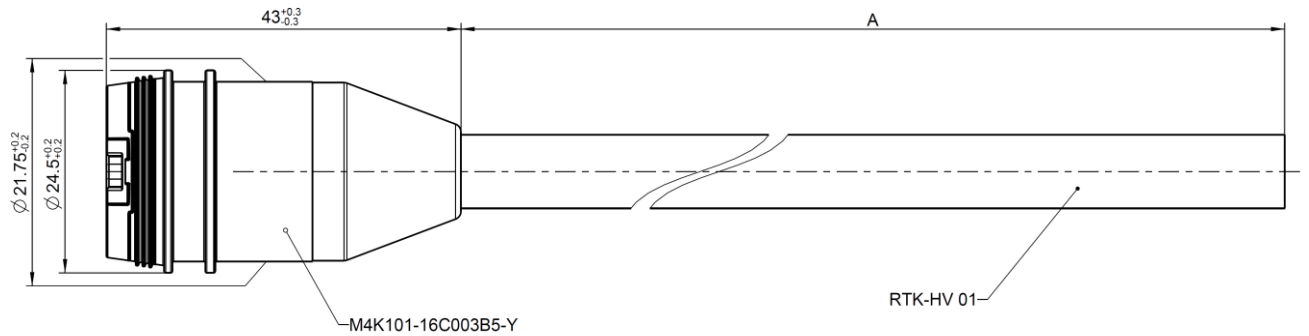

M4

Charging connector jack
straight

C003-03-XXX-Y

All dimensions are in mm; tolerances according to ISO 2768 m-H

Documents

Connector data sheet	M4K101-16C003B5-Y
Assembly drawing	C003-03-XXX-Y_LV
Cable data sheet	RTK-HV_01

Cable

RTK-HV 01	2x(2x0,35mm ²) & 2x2,5mm ²
-----------	---

Packing

Standard	x pcs / cardboard – depends on cable length
----------	---

Pinning

Preliminary

Dieses Dokument ist urheberrechtlich geschützt • This document is protected by copyright • Rosenberger Hochfrequenztechnik GmbH & Co. KG