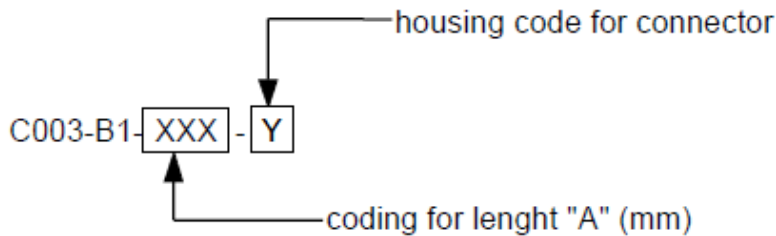

RF\_35/09;14/6.2

M4

Battery panel plug  
straight 4-hole-flange

**C003-B1-XXX-Y**

**Pinning**

**Coding**

**Preliminary**

While the information has been carefully compiled to the best of our knowledge, nothing is intended as representation or warranty on our part and no statement herein shall be construed as recommendation to infringe existing patents. In the effort to improve our products, we reserve the right to make changes judged to be necessary.