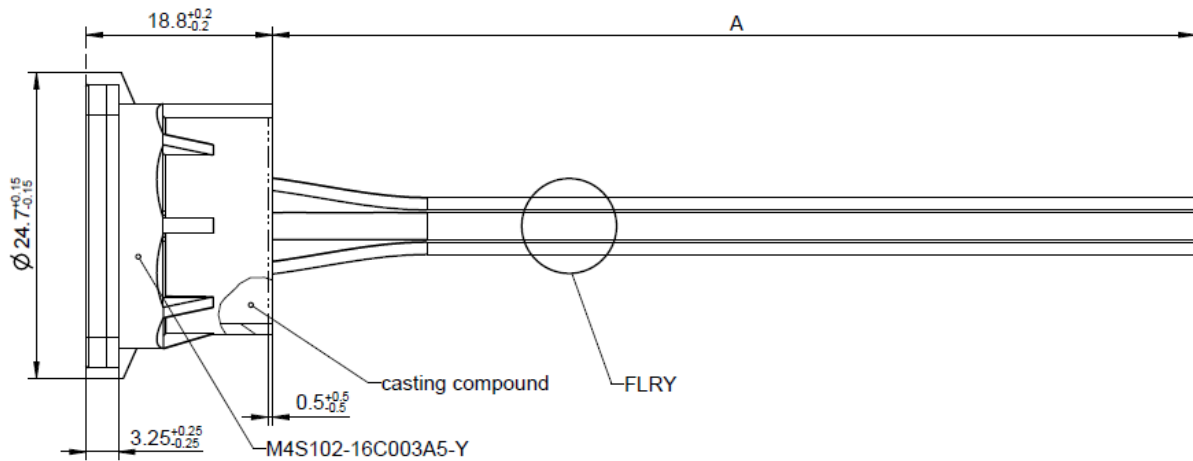

M4

Battery panel plug  
straight 4-hole-flange

**C003-B1-XXX-Y**

All dimensions are in mm; tolerances according to ISO 2768 m-H

**Documents**

Connector data sheet  
Assembly drawing

M4S102-16C003A5-Y  
C003-B1-XXX-Y\_LV

**Cable**

FLRY 2,5-B  
FLRY 0,35-B

2x2,5mm<sup>2</sup>  
4x0,35mm<sup>2</sup>

**Packing**

Standard

x pcs / cardboard – depends on cable length

**Preliminary**

Dieses Dokument ist urheberrechtlich geschützt • This document is protected by copyright • Rosenberger Hochfrequenztechnik GmbH & Co. KG