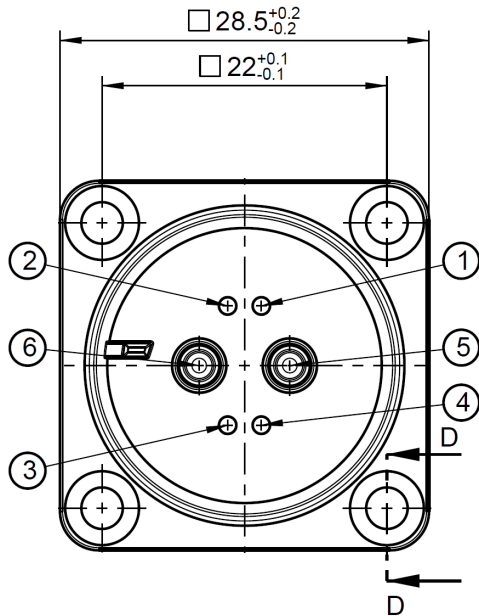

M4

Battery panel plug  
straight 4-hole-flange

**C003-B1-XXX-Y**

All dimensions are in mm; tolerances according to ISO 2768 m-H

**Documents**

Connector data sheet  
Assembly drawing

M4S102-16C003A5-Y  
C003-B1-XXX-Y\_LV

**Cable**

FLRY 2,5-B  
FLRY 0,35-B

2x2,5mm<sup>2</sup>  
4x0,35mm<sup>2</sup>

**Packing**

Standard

x pcs / cardboard – depends on cable length

**Preliminary**

Dieses Dokument ist urheberrechtlich geschützt • This document is protected by copyright • Rosenberger Hochfrequenztechnik GmbH & Co. KG

RF\_35/09;14/6.2

M4

Battery panel plug  
straight 4-hole-flange

**C003-B1-XXX-Y**

**Pinning**

**Coding**

**Preliminary**

While the information has been carefully compiled to the best of our knowledge, nothing is intended as representation or warranty on our part and no statement herein shall be construed as recommendation to infringe existing patents. In the effort to improve our products, we reserve the right to make changes judged to be necessary.