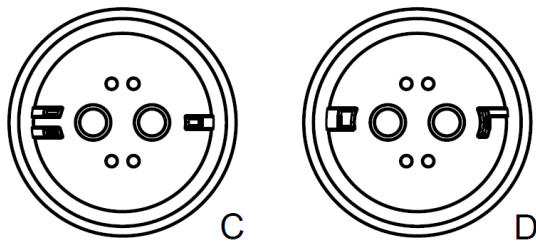

**Cable**

FLRY 2,5-B  
FLRY 0,35-B

2x2,5mm<sup>2</sup>  
4x0,35mm<sup>2</sup>

**Packing**

Standard

x pcs / cardboard – depends on cable length

**Preliminary**

Dieses Dokument ist urheberrechtlich geschützt • This document is protected by copyright • Rosenberger Hochfrequenztechnik GmbH & Co. KG

RF\_35/09;14/6.2

M4

Battery panel plug  
straight 4-hole-flange

**C003-B1-XXX-Y**

**Pinning**

**Coding**

**Preliminary**

While the information has been carefully compiled to the best of our knowledge, nothing is intended as representation or warranty on our part and no statement herein shall be construed as recommendation to infringe existing patents. In the effort to improve our products, we reserve the right to make changes judged to be necessary.