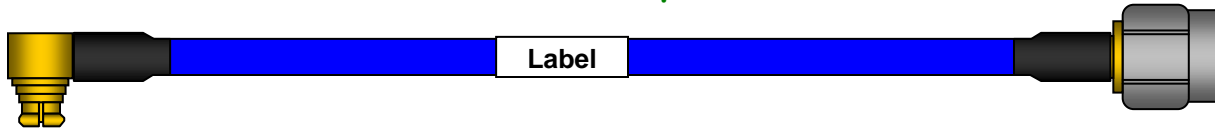

Cable Assembly Specification
Rosenberger NA p/n: L71-800-XXX

RoHS Compliant

Description

Rosenberger: Cable: RTK-FS 085-FEP/SPCW
Connector Combination: SMP female right angle / SMA+ male straight
Length in millimeters: XXX

General Electrical Specifications

Impedance: 50 ± 2 Ohms
Operating Frequency: DC to 26 GHz
Return Loss: 14 dB min up to 26 GHz
Cable Insertion Loss: 4.8 dB/m @ 26 GHz (typical)
Velocity of Propagation: 70% nominal
Shielding Effectiveness: >100 dB @ 1GHz
Working Voltage: 850 Vrms

Mechanical Specification

Cable Diameter: 2.64 mm nominal
Minimum Bend Radius: 6 mm
Mating Torque: SMA+ 8.1 Nm to 13 Nm
Engagement/Disengagement Force: 45 N max / 9 N min – Limited Detent Mating
SMP Connector
Mating Cycles: SMP / SMA+ > 500
Temperature Range: -55°C to +125°C