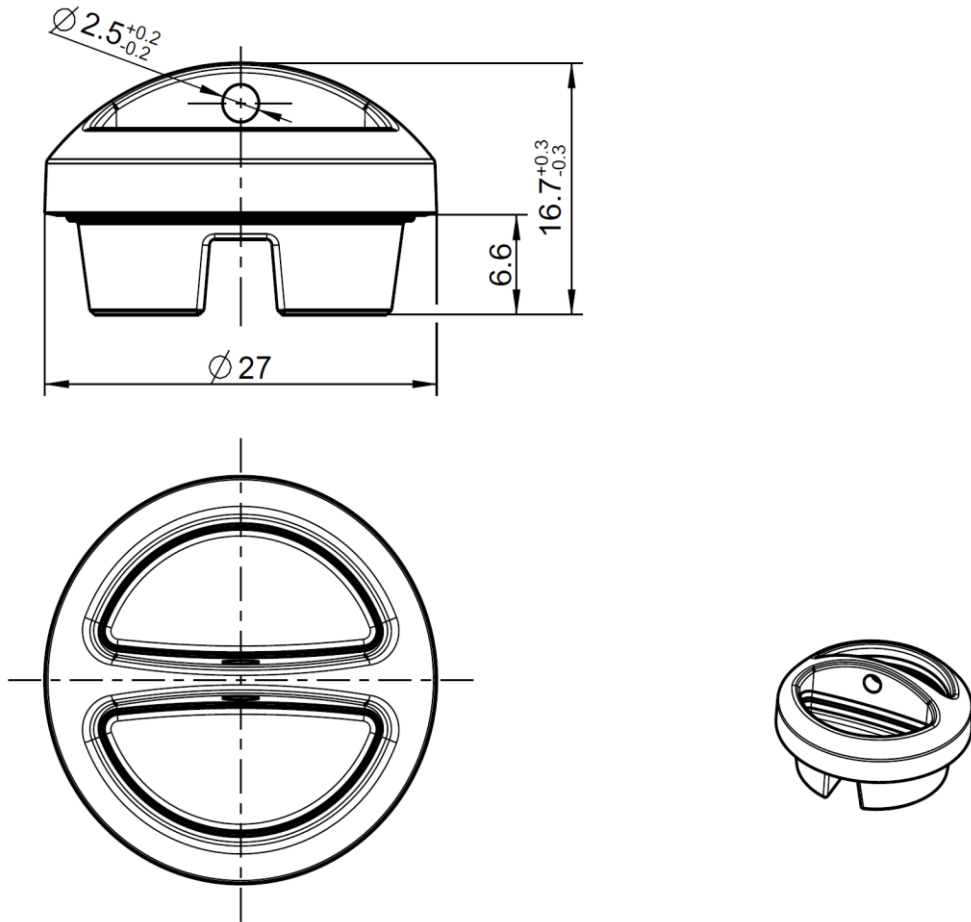

M4

FERROMAGNETIC PLUG COVER

M4Z003-000

All dimensions are in mm; tolerances according to ISO 2768 m-H

Interface

According to Rosenberger Standard

Material and plating

Parts	Material	Plating
Housing	TPE	
Metal leaf	DC 03	Zinc