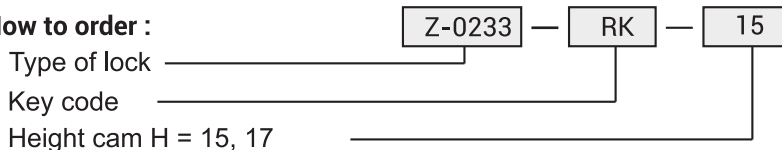

LOCKS

2

Key code		Finish
25001	RK	Chrome
NAME		COMPONENTS
Lock Z-2106		Housing
		Cam
		MATERIAL
		ZAMAK5
		Steel zinc plated

**How to order :**

Key code		Finish
827	RK	Chrome
NAME		COMPONENTS
Lock Z-0233		Housing
		Cam
		MATERIAL
		ZAMAK5
		Steel zinc plated

**How to order :**

\* possibility to make in another dimension