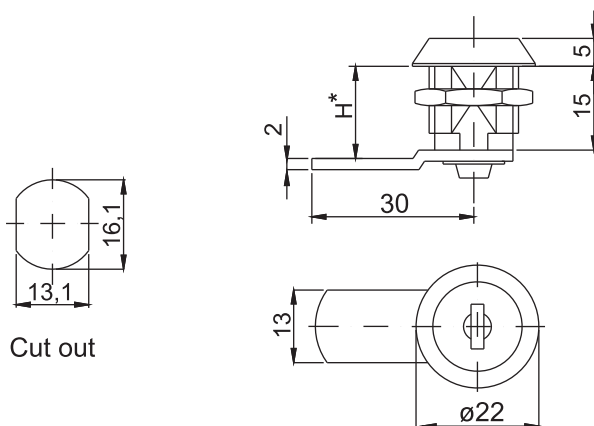

LOCKS

2

Key code		Finish
25001	RK	Chrome
NAME		COMPONENTS
Lock Z-2106		Housing
		Cam
		MATERIAL
		ZAMAK5
		Steel zinc plated

**How to order :**

Key code		Finish
827	RK	Chrome
NAME		COMPONENTS
Lock Z-0233		Housing
		Cam
		MATERIAL
		ZAMAK5
		Steel zinc plated