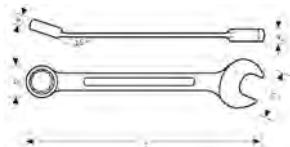

COMBINATION WRENCHES

111Z/

COMBINATION WRENCHES

- Set of combination wrenches
- Packaging: Sets in black plastic pouch

	 731415			 g
111Z/8T	1829117	1	8	660
111Z/11T	1829124	1	11	1660
111Z/8T	3/8, 7/16, 1/2, 9/16, 5/8, 11/16, 3/4, 7/8			
111Z/11T	3/8, 7/16, 1/2, 9/16, 5/8, 11/16, 3/4, 13/16, 7/8, 15/16, 1			

S20

COMBINATION WRENCHES

- Combination wrench in metric sizes
- Standards: DIN 3113/ISO 3318/ISO 7738
- Finish: Matt
- Material: Vanadium extra
- Open-end angle 15°, Ring end 15° offset, equal openings at both ends, short type
- Dynamic-Drive Profile
- Retail packed on a plastic info card

	 731415			L mm	a1xa2 mm	b1xb2 mm	 g
SBS20-6	3009104	1	6	105	5.0x3.9	10.0x14.5	13
SBS20-7	3009111	1	7	110	5.6x4.1	11.0x17.0	18
SBS20-8	3009128	1	8	110	5.6x4.2	12.5x18.0	18
SBS20-9	3009135	1	9	120	6.0x4.5	14.0x21.0	22
SBS20-10	3009142	1	10	135	6.6x5.0	15.5x22.5	30
SBS20-11	3009159	1	11	135	6.6x5.0	17.0x23.5	30
SBS20-12	3009166	1	12	150	7.5x5.5	18.5x26.5	45
SBS20-13	3009173	1	13	160	7.5x5.7	20.0x28.5	45
SBS20-14	3009180	1	14	168	8.2x6.4	21.5x31.5	65
SBS20-15	3009197	1	15	170	8.2x6.4	22.5x33.0	65
SBS20-16	3009203	1	16	178	8.8x6.7	24.0x34.5	80
SBS20-17	3009210	1	17	190	9.5x7.1	25.5x37.5	110
SBS20-18	3009227	1	18	210	10.0x7.5	27.0x39.0	115
SBS20-19	3009234	1	19	220	10.0x7.5	28.0x41.0	120
SBS20-20	3009241	1	20	232	11.0x8.1	29.5x43.0	150
SBS20-21	3009258	1	21	250	11.0x8.1	31.5x44.5	150
SBS20-22	3009265	1	22	255	12.0x8.9	34.8x49.0	200
SBS20-24	3009272	1	24	280	13.0x9.2	36.0x50.5	265
SBS20-27	3009289	1	27	310	14.0x9.8	40.0x57.0	350
SBS20-30	3009296	1	30	355	15.0x10.8	43.5x62.5	480
SBS20-32	3009302	1	32	360	15.0x10.8	48.5x65.5	500