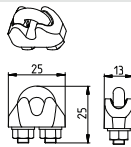

4 Cable grip

Size	Art. No.
D5	269.0741.002

Material: GTW/steel
Coating: Yellow chromed, RoHs-compliant