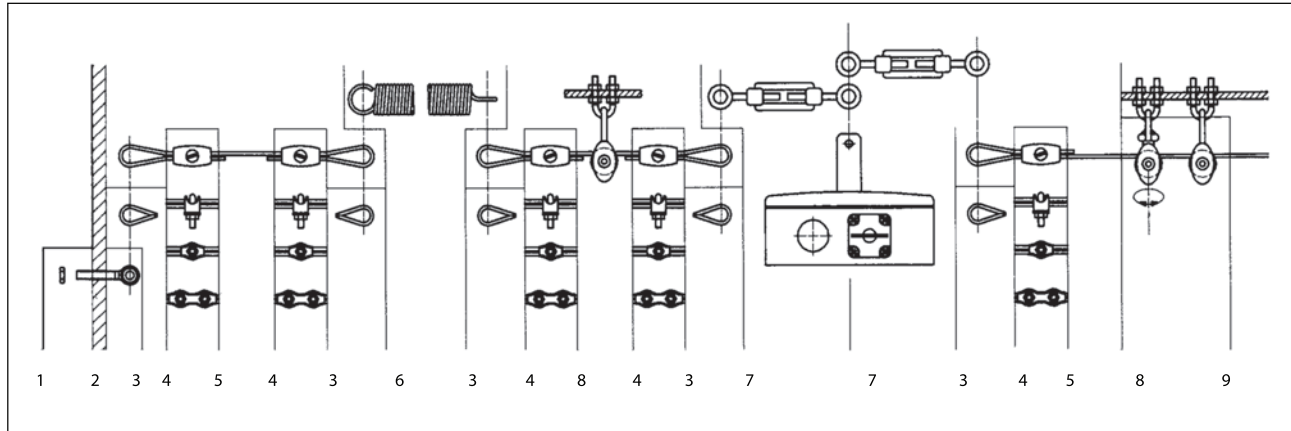

Cable Pull Switch Accessories

Cable Clamps. Eye-bolts & Hardware

1 Nut

Size		Strength class	Art. No.
M 6	DIN 439T2	A2-70	260.0439.090
M 8	DIN 439T2	04	260.0439.187
M 10	DIN 934	8	260.0934.092

Coating: Thick-layer passivated (M 8/M 10), Ros-compliant

2 Eye bolt

Size	Strength class	Art. No.
M 10 x 50	4,6	260.0444.076
M 6 x 50	4,6	260.0444.185
M 8 x 50	4,6	260.0444.186

Coating: Thick-layer passivated, RoHs-compliant

3 Cable eye stiffener

Size		Art. No.
D 2.5	to DIN 65457	269.6899.013
D 3	to DIN 65457	269.6899.014
D 4	to DIN 65457	269.6899.015
D 5	to DIN 6899B	269.6899.001

Material: Steel strip
Coating: Blue passivated, RoHs-compliant

4 Cable grip

Size	Art. No.
D5	269.0741.002

Material: GTW/steel
Coating: Yellow chromed, RoHs-compliant

4 Cable grip, oval

Size	LG	BR	H1	H2	Art. No.
2	28 mm	15 mm	11 mm	13 mm	269.0000.004
3	28 mm	15 mm	12 mm	13 mm	269.0000.005
4	34 mm	20 mm	14 mm	18 mm	269.0000.006

Material: Refined zinc cast alloy
Coating: Blue passivated, RoHs-compliant

4 Cable grip, simplex

Size	LG	BR	H1	H2	Art. No.
2	15 mm	12 mm	5 mm	11 mm	269.0000.007
3	17 mm	14 mm	6 mm	14 mm	269.0000.008
4	20 mm	17 mm	7 mm	16 mm	269.0000.009

Material: Steel strip
Coating: Blue passivated, RoHs-compliant