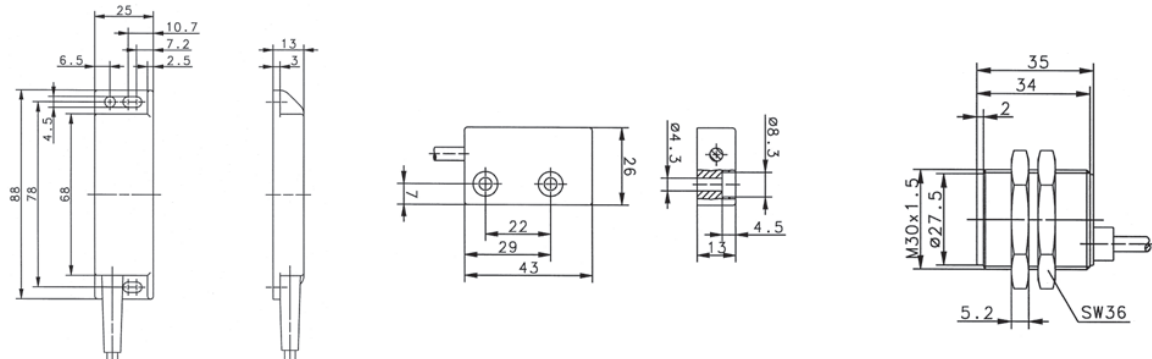

Drawing dimensions in mm