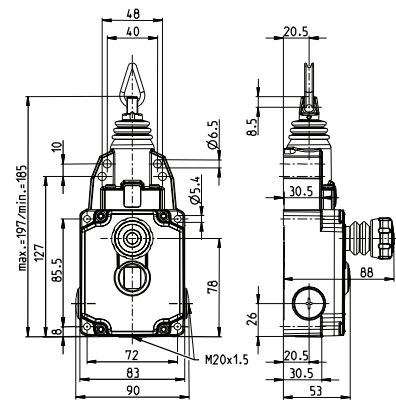

Safety Cable Pull Switches

SRM Safety Rope Pull Switches

Max. span length

Quick Fix Cable Mounting

Cable Ring Cable Mounting

2 NC/2 NO

2 NC/2 NO

3 NC/1NO

2 NC/2 NO

3 NC/1NO

123 Ft. (37.5 Meters)

601.2929.085
SRM-U1Z/U1Z-QF-175

601.2999.094
SRM-A2Z/U1Z-QF-175

601.2921.089
SRM-U1Z/U1Z-LU-175

601.2991.098
SRM-A2Z/U1Z-LU-175

246 Ft. (75 Meters)