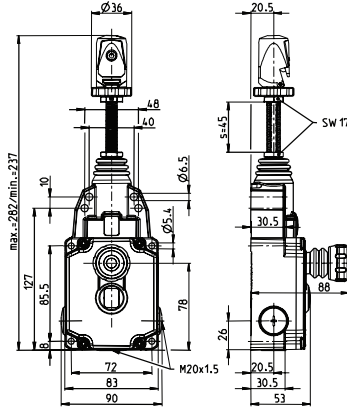

Safety Cable Pull Switches

SRM Safety Rope Pull Switches

Max. span length

Quick Fix Cable Mounting

Cable Ring Cable Mounting

2 NC/2 NO

2 NC/2 NO

3 NC/1NO

2 NC/2 NO

3 NC/1NO

123 Ft. (37.5 Meters)

601.2929.085
SRM-U1Z/U1Z-QF-175

601.2999.094
SRM-A2Z/U1Z-QF-175

601.2921.089
SRM-U1Z/U1Z-LU-175

601.2991.098
SRM-A2Z/U1Z-LU-175

246 Ft. (75 Meters)