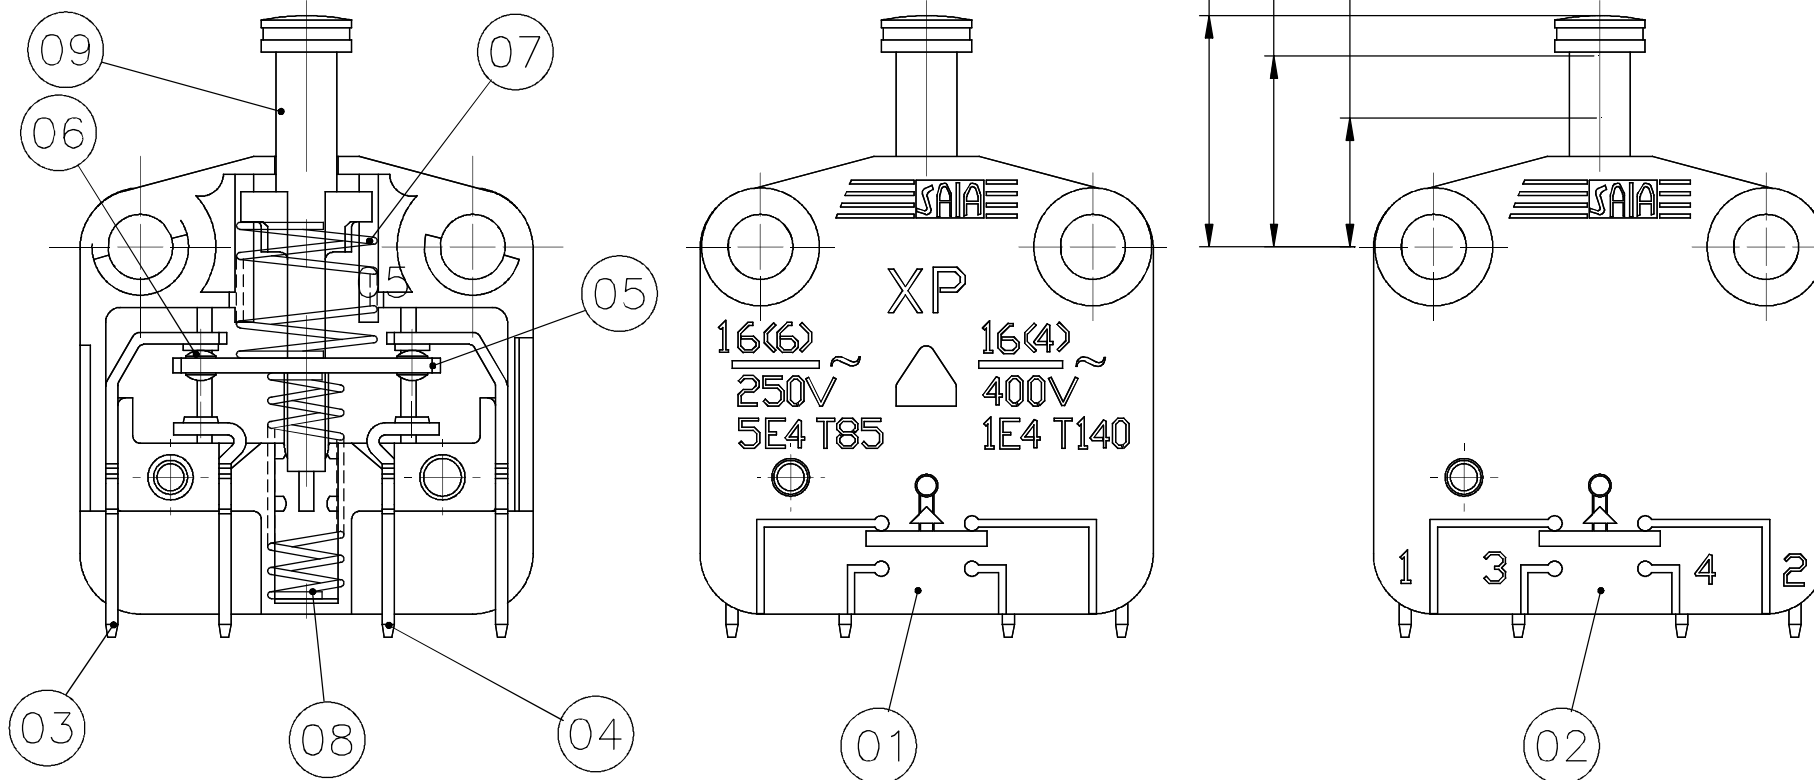

DIAGRAM OF CONNECTIONS

SAIA-Burgess Electronics

SWITCHES • MOTORS • CONTROLLERS

SAIA-Burgess Electronics Limited
Dukesway, Team Valley Trading Estate
Gateshead, Tyne & Wear NE11 0UB
Tel: (0191)4016100, Fax: (0191)4016322

DO NOT SCALE !

THIS DRAWING MUST ONLY BE
AMENDED ON A CAD SYSTEM

ALL DIMENSIONS SPECIFIED
IN MILLIMETRES

TOLERANCES UNLESS STATED:-

NO DECIMAL PLACE ±0.50
1 DECIMAL PLACE ±0.25
2 DECIMAL PLACES ±0.15
ANGULAR ±1°

APPROVED

DRAWN	A.BOURN	DRAWING OFFICE	Date:11.03.15 CHK by: frel
DATE	04/07/01	ENGINEERING	
SCALE	2/1	QUALITY ASSURANCE	

TITLE / DESCRIPTION

XP2E2Z11

Drq No :- 74120

A3