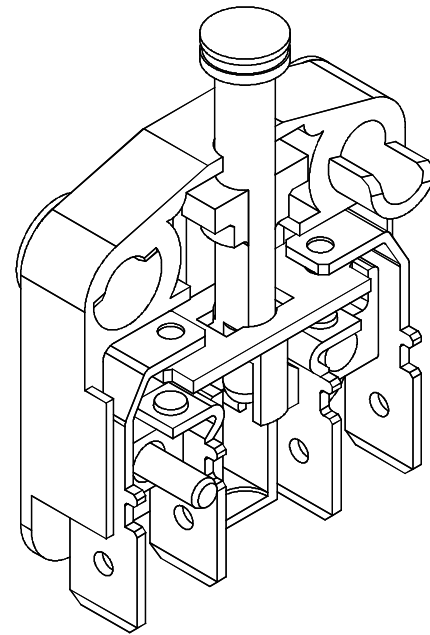

Drq No :- 74120

FINAL ASSEMBLY

No OFF	ITEM No	DRG No	DESCRIPTION
1	01	74007	XP Housing
1	02	74008	XP Housing
2	03	418852040	TERMINAL
2	04	418852080	TERMINAL
1	05	418852090	SHORTING BAR
2	06	74040	RIVET
1	07	74018	SPRING
1	08	74019	SPRING
1	09	74027	PLUNGER

ISSUE	REVISION	DATE
1	FIRST ISSUE	04/07/01
2	VDE LOGO REMOVED DPCA14269	19/12/01
3	Following parts changed: 74007 was 74004/ 74008 was 74005/ 74027 was 74025/ Part-No. of Pos.3-5 corrected, Pos. 7-9 edited and Pos. 6 added, according to Movex [s. TM23232 / CRN2R00030]	05.03.15/ kual

SPECIFICATION

OPERATING FORCE :- 3.0N MAX.
TOTAL TRAVEL FORCE :- 5.5N MAX
REST POSITION :- 15.3 MAX.
OP POSITION CONTACT 1-2 OPEN :- 14.9 ±0.4
OP POSITION CONTACT 3-4 CLOSED :- 13.0 ±0.4
FULL OVER TRAVEL POSITION:- 8.6 MAX
OVER TRAVEL :- 4.0 MIN

REST POSITION
OPERATING POSITION
FULL OVER TRAVEL