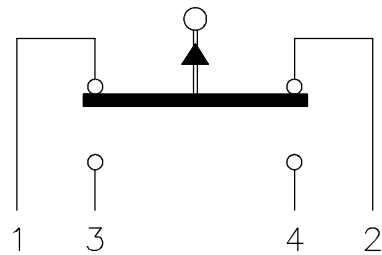

DIAGRAM OF CONNECTIONS

SAIA-Burgess Electronics

SWITCHES • MOTORS • CONTROLLERS

SAIA-Burgess Electronics Limited
Dukesway, Team Valley Trading Estate
Gateshead, Tyne & Wear NE11 0UB
Tel: (0191)4016100, Fax: (0191)4016322

DO NOT SCALE !

THIS DRAWING MUST ONLY BE
AMENDED ON A CAD SYSTEM

ALL DIMENSIONS SPECIFIED
IN MILLIMETRES

TOLERANCES UNLESS STATED:-

NO DECIMAL PLACE ±0.50
1 DECIMAL PLACE ±0.25
2 DECIMAL PLACES ±0.15
ANGULAR ±1°

APPROVED

DRAWN	A.BOURN	DRAWING OFFICE	Date:11.03.15 CHK by: frel
DATE	04/07/01	ENGINEERING	
SCALE	2/1	QUALITY ASSURANCE	

TITLE / DESCRIPTION

XP2E2Z11

Drq No :- 74120

A3