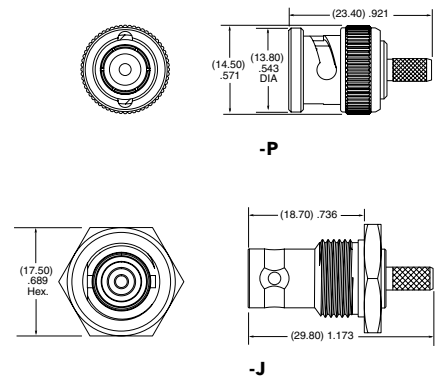

50 Ω BNC TO 4 GHz

BNC Cable Assemblies RF174, RF178, RF316, RS316

SERIES	END 1 CONNECTOR	END 2 CONNECTOR	OVERALL LENGTH
RF174 = RG 174 Cable	-04SP3 = BNC Straight Plug (RS316 not available)	-04BJ2 = BNC Bulkhead Jack	-“XXXX” = Overall Length in millimeters -0100 (100 mm) 3.94" minimum
RF178 = RG 178 Cable			
RF316 = RG 316 Cable, Single Braid Shield			
RS316 = RG 316 Cable, Double Shielded			
ALSO AVAILABLE			
50 Ω: MCX, MMCX, SMA, SMB, TNC, N Type = RF174, RF178, RF316			
50 Ω: MCX, MMCX, SMA, TNC = RS 316			

BNC Cable Connectors BNC5-CA

Supplied with pins, washers, nuts, gaskets and ferrules. See website for dimensions.

CONNECTORS FOR INDUSTRY STANDARD CABLES	
BNC5-P-C-GN-ST-CA1	RG 174/316 Cable
BNC5-P-C-GN-ST-CA2	RG 178 Cable
BNC5-J-C-GN-ST-BH1	RG 174/316 Cable, Bulkhead
BNC5-J-C-GN-ST-BH2	RG 178 Cable, Bulkhead
BNC5-J-C-GN-ST-BH1S	RG 316 Double Shielded Cable, Bulkhead

P-C = Cable Plug
J-C = Cable Jack
GN = Plating (10 μ" Gold on contact, Nickel on body)
ST = Straight

X-ON Electronics

Largest Supplier of Electrical and Electronic Components

Click to view similar products for [RF Connectors / Coaxial Connectors](#) category: