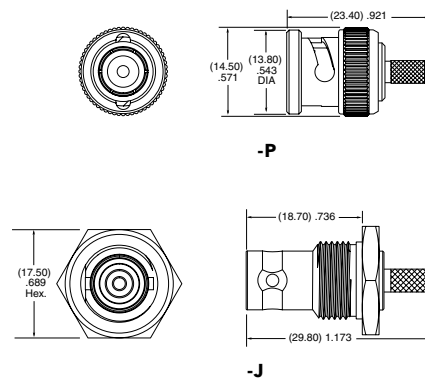

### BNC Cable Assemblies RF174, RF178, RF316, RS316

SERIES	END 1 CONNECTOR	END 2 CONNECTOR	OVERALL LENGTH
<b>RF174</b> = RG 174 Cable	<b>-04SP3</b> = BNC Straight Plug (RS316 not available)	<b>-04BJ2</b> = BNC Bulkhead Jack	<b>-“XXXX”</b> = Overall Length in millimeters  -0100 (100 mm) 3.94" minimum
<b>RF178</b> = RG 178 Cable			
<b>RF316</b> = RG 316 Cable, Single Braid Shield			
<b>RS316</b> = RG 316 Cable, Double Shielded			
<b>ALSO AVAILABLE</b>			
50 Ω: MCX, MMCX, SMA, SMB, TNC, N Type = RF174, RF178, RF316			
50 Ω: MCX, MMCX, SMA, TNC = RS 316			

### BNC Cable Connectors BNC5-CA

Supplied with pins, washers, nuts, gaskets and ferrules. See website for dimensions.

CONNECTORS FOR INDUSTRY STANDARD CABLES	
BNC5-P-C-GN-ST-CA1	RG 174/316 Cable
BNC5-P-C-GN-ST-CA2	RG 178 Cable
BNC5-J-C-GN-ST-BH1	RG 174/316 Cable, Bulkhead
BNC5-J-C-GN-ST-BH2	RG 178 Cable, Bulkhead
BNC5-J-C-GN-ST-BH1S	RG 316 Double Shielded Cable, Bulkhead

P-C = Cable Plug  
J-C = Cable Jack  
GN = Plating (10 μ" Gold on contact, Nickel on body)  
ST = Straight