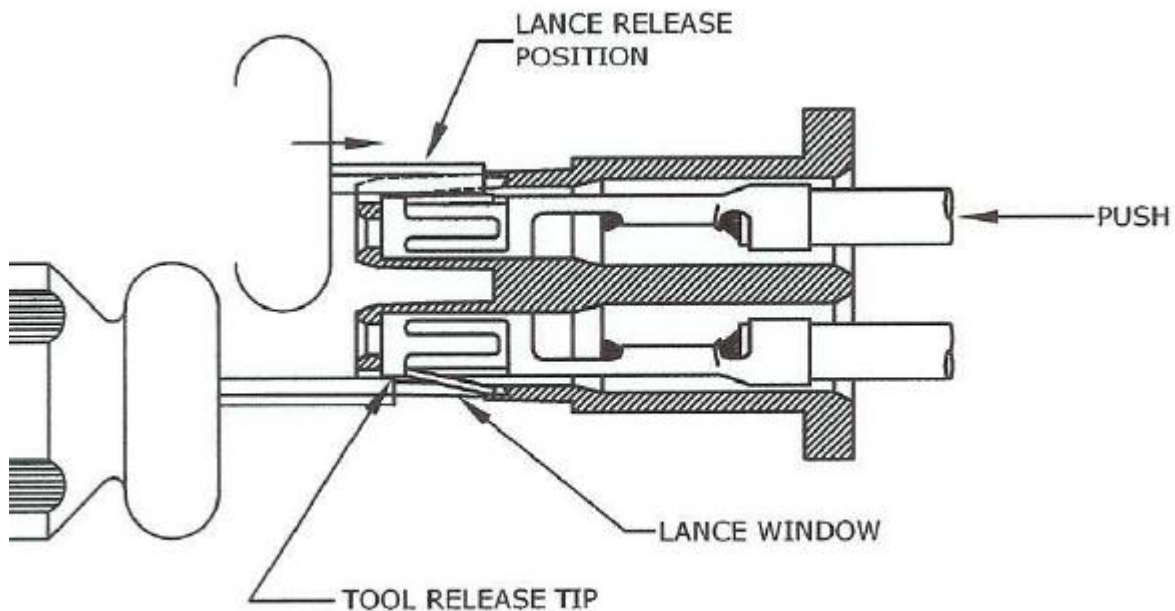

3. DESCRIPTION

Each tool handle is marked with the tooling number. Make sure it matches the tooling number specified in this document.

The CC79 Mini Mate[®] contact has a retaining lance that can be released through an access window located on the outside of the housing as shown in **Figure 2**. The Extraction tool has a tip that is inserted into the window to depress the lance the correct amount for contact removal.

1. Push the desired lead forward to the bottom of its cavity. This will provide clearance for the lance to be depressed.
2. Engage the tip of the Extraction Tool in the lance window as shown in **Figure 2**. With downward pressure, push the tool toward the back of the window to release the lance.
3. Maintain downward pressure on the tool tip then grip the lead and pull the contact from its cavity.

FIGURE 2

X-ON Electronics

Largest Supplier of Electrical and Electronic Components

Click to view similar products for [Extraction, Removal & Insertion Tools](#) category:

Click to view products by [Samtec](#) manufacturer: