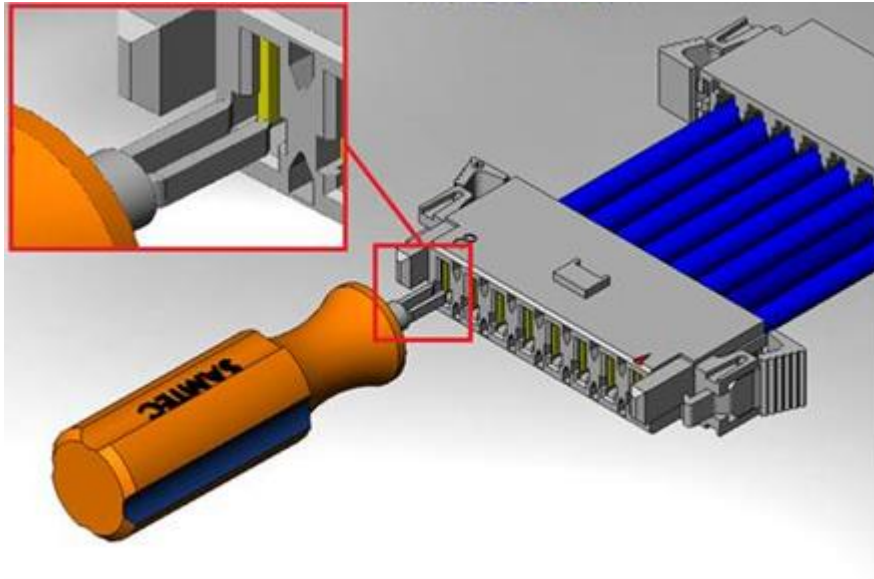

## 1. INTRODUCTION

Contacts can be safely removed from a housing cavity by using the extraction tooling shown in **Figure 1**. This instruction sheet covers the use of the SAMTEC Extraction Tool CAT-EX-MPSS-01. This tool is intended to aid in the removal of the CC46X, Power Strip<sup>®</sup> contacts from the housings.

## 3. DESCRIPTION

Each tool handle is marked with the contact number for which it was designed. Make sure it matches the product numbers you are working with.

The Power Strip contact has a retaining barb that can be released through the housing side channels as shown in **Figure 2**. The Extraction Tool is inserted into the channel until the tool bottoms out to compress the contact and disengage the barbs for the contact removal.

#### 4. EXTRACTION PROCEDURE

The following steps are recommended:

1. Line the tines of the tool with the side channels of the housing as shown in **Figure 2**.
2. Insert the tines into the channels until the tool bottoms out on the housing as shown in **Figure 3**.
3. Maintain pressure on the tool to keep it bottomed out against the housing then grip the targeted lead and extract the contact from the housing.