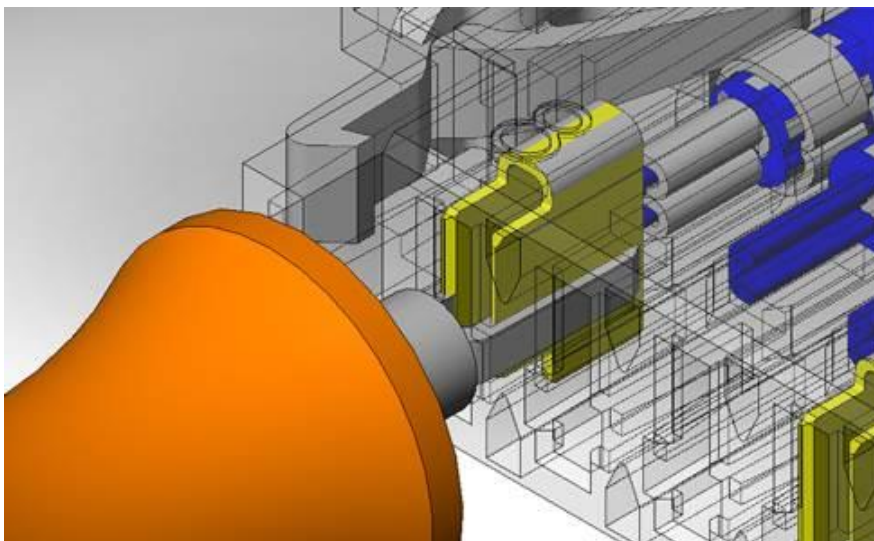

## 3. DESCRIPTION

Each tool handle is marked with the contact number for which it was designed. Make sure it matches the product numbers you are working with.

The Power Strip contact has a retaining barb that can be released through the housing side channels as shown in **Figure 2**. The Extraction Tool is inserted into the channel until the tool bottoms out to compress the contact and disengage the barbs for the contact removal.

#### 4. EXTRACTION PROCEDURE

The following steps are recommended:

1. Line the tines of the tool with the side channels of the housing as shown in **Figure 2**.
2. Insert the tines into the channels until the tool bottoms out on the housing as shown in **Figure 3**.
3. Maintain pressure on the tool to keep it bottomed out against the housing then grip the targeted lead and extract the contact from the housing.

**FIGURE 2**

**FIGURE 3**