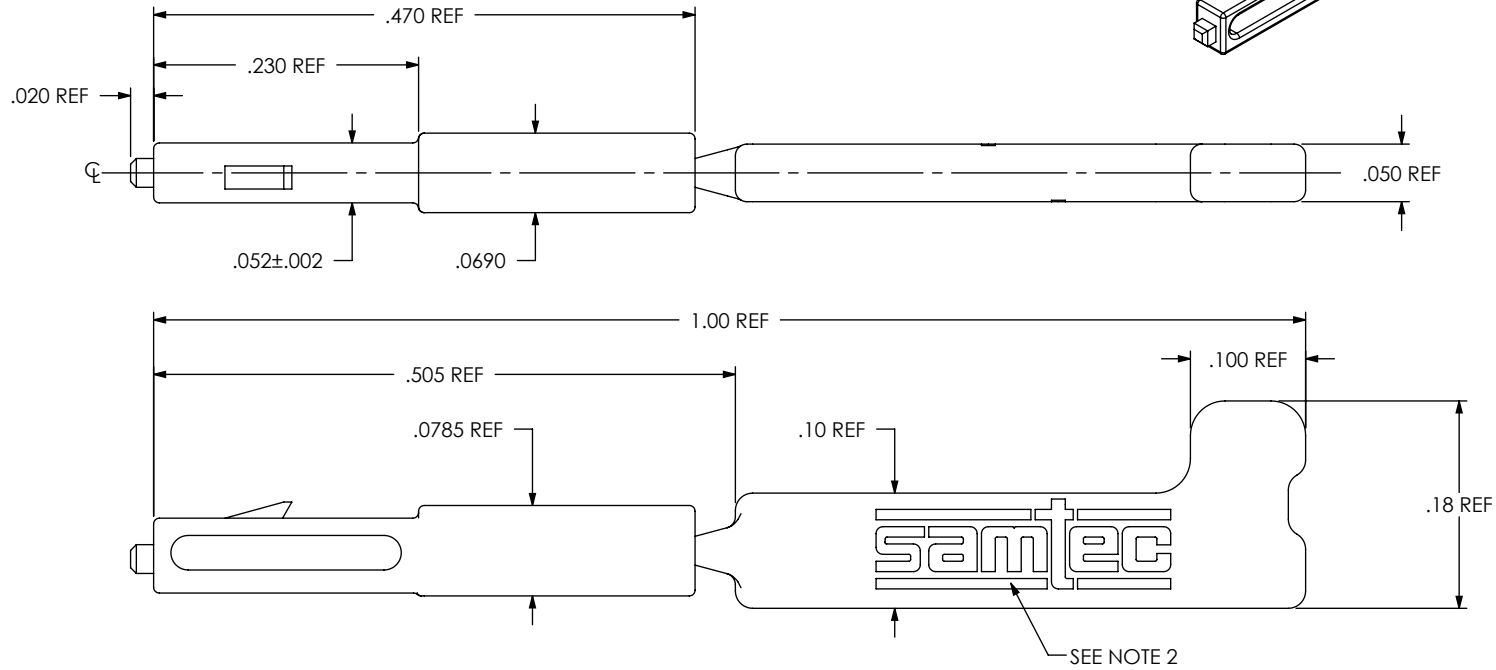

DESIGNED & DIMENSIONED
IN INCHES

DO NOT
SCALE FROM
THIS PRINT

UNLESS OTHERWISE SPECIFIED,
DIMENSIONS ARE IN INCHES.
TOLERANCES ARE:
DECIMALS ANGLES
.XX: ±.01 2°
.XXX: ±.003
.XXXX: ±.0015

PROPRIETARY NOTE
THIS DOCUMENT CONTAINS INFORMATION
CONFIDENTIAL AND PROPRIETARY TO
SAMTEC, INC. AND SHALL NOT BE REPRODUCED
OR TRANSFERRED TO OTHER DOCUMENTS OR
DISCLOSED TO OTHERS OR USED FOR ANY
PURPOSE OTHER THAN THAT WHICH IT WAS
OBTAINED WITHOUT THE EXPRESSED WRITTEN
CONSENT OF SAMTEC, INC.

520 PARK EAST BLVD., NEW ALBANY, IN 47150
PHONE: 812-944-6733 FAX: 812-948-5047
e-Mail info@SAMTEC.com code 53322

MATERIAL: DO NOT SCALE DRAWING SHEET SCALE: 6:1

VECTRA E130i, COLOR: BLACK
MAX REGRIND: 100%

MAX FLASH ALLOWED: .002
MAX GATE VESTIGE: .010

DESCRIPTION:
IPD1 POLARIZING PLUG

DWG. NO.
PK-79

BY: ROY LUO 06/26/2014 SHEET 1 OF 1