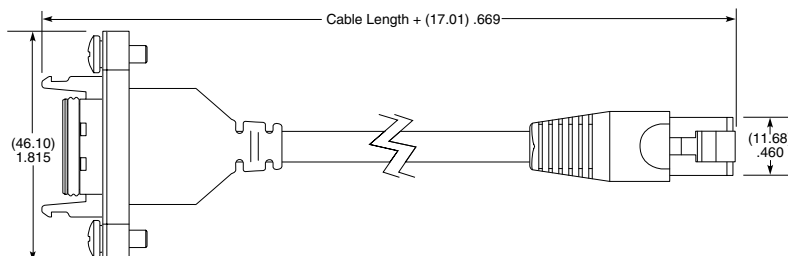

IP68 SEALED ETHERNET SOCKET

RPBE, RPCE SERIES

RPBE
Mates with:
RCE

RPBE	NO. OF PORTS	LEAD STYLE	PLATING
	-01, -02	-01 = Right-angle	-E = 50 μ" (1.27 μm) Gold on contact, Flash Gold on tail

SPECIFICATIONS

Insulator Material:
Black Liquid Crystal Polymer
Contact:
Phosphor Bronze
Operating Temp Range:
-40 °C to +75 °C
Seal:
Rubber
Screw:
Stainless Steel
Nut:
Stainless Steel
Sealing Washer:
Rubber

NO. OF PORTS	A	B	C
-01	(46.10) 1.815	(36.95) 1.455	(19.72) .776
-02	(67.10) 2.642	(57.95) 2.281	(40.72) 1.603

DUST CAPS

- 01 = DCA-RPBE-01-01-P (Push-On/No Latch)
- 01 = DCA-RPBE-01-01-L (Latching)
- 02 = DCA-RPBE-02-01-L (Latching)

RPCE
Mates with:
RCE

RPCE	01	PLATING	CABLE LENGTH	END OPTION	C5E
		-E = 50 μ" (1.27 μm) Gold on contact, Nickel on shell	-00.25 = (0.25 m) 9.84" -00.50 = (0.50 m) 19.69" Standard lengths	-D = Double Ended -BC = Blunt Cut	

SPECIFICATIONS

Insulator Material:
Glass Filled Thermoplastic
Contact:
Phosphor Bronze
Shield:
Phosphor Bronze
Operating Temp Range:
-40 °C to +75 °C
Overmold:
Rite Flex 640F
Seal:
Rubber
Screw:
Stainless Steel
Nut:
Stainless Steel
Sealing Washer:
Rubber
Wire:
24 AWG