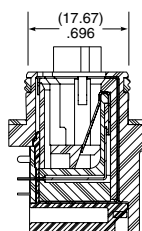

IP68 SEALED ETHERNET SOCKET

RPBE, RPCE SERIES

RPBE
Mates with:
RCE

RPBE	NO. OF PORTS	LEAD STYLE	PLATING
	-01, -02	-01 = Right-angle	-E = 50 μ" (1.27 μm) Gold on contact, Flash Gold on tail

SPECIFICATIONS

Insulator Material:
Black Liquid Crystal Polymer
Contact:
Phosphor Bronze
Operating Temp Range:
-40 °C to +75 °C
Seal:
Rubber
Screw:
Stainless Steel
Nut:
Stainless Steel
Sealing Washer:
Rubber

NO. OF PORTS	A	B	C
-01	(46.10) 1.815	(36.95) 1.455	(19.72) .776
-02	(67.10) 2.642	(57.95) 2.281	(40.72) 1.603

DUST CAPS

- 01 = DCA-RPBE-01-01-P (Push-On/No Latch)
- 01 = DCA-RPBE-01-01-L (Latching)
- 02 = DCA-RPBE-02-01-L (Latching)

RPCE
Mates with:
RCE

RPCE	01	PLATING	CABLE LENGTH	END OPTION	C5E
		-E = 50 μ" (1.27 μm) Gold on contact, Nickel on shell	-00.25 = (0.25 m) 9.84" -00.50 = (0.50 m) 19.69" Standard lengths	-D = Double Ended -BC = Blunt Cut	

SPECIFICATIONS

Insulator Material:
Glass Filled Thermoplastic
Contact:
Phosphor Bronze
Shield:
Phosphor Bronze
Operating Temp Range:
-40 °C to +75 °C
Overmold:
Rite Flex 640F
Seal:
Rubber
Screw:
Stainless Steel
Nut:
Stainless Steel
Sealing Washer:
Rubber
Wire:
24 AWG