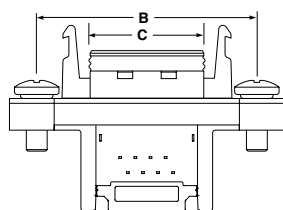

IP68 SEALED ETHERNET SOCKET

RPBE, RPCE SERIES

RPBE
Mates with:
RCE

RPBE	NO. OF PORTS	LEAD STYLE	PLATING
	-01, -02	-01 = Right-angle	-E = 50 μ" (1.27 μm) Gold on contact, Flash Gold on tail

SPECIFICATIONS

Insulator Material:
Black Liquid Crystal Polymer
Contact:
Phosphor Bronze
Operating Temp Range:
-40 °C to +75 °C
Seal:
Rubber
Screw:
Stainless Steel
Nut:
Stainless Steel
Sealing Washer:
Rubber

NO. OF PORTS	A	B	C
-01	(46.10) 1.815	(36.95) 1.455	(19.72) .776
-02	(67.10) 2.642	(57.95) 2.281	(40.72) 1.603

DUST CAPS

- 01 = DCA-RPBE-01-01-P (Push-On/No Latch)
- 01 = DCA-RPBE-01-01-L (Latching)
- 02 = DCA-RPBE-02-01-L (Latching)

RPCE
Mates with:
RCE

RPCE	01	PLATING	CABLE LENGTH	END OPTION	C5E
		-E = 50 μ" (1.27 μm) Gold on contact, Nickel on shell	-00.25 = (0.25 m) 9.84" -00.50 = (0.50 m) 19.69" Standard lengths	-D = Double Ended -BC = Blunt Cut	

SPECIFICATIONS

Insulator Material:
Glass Filled Thermoplastic
Contact:
Phosphor Bronze
Shield:
Phosphor Bronze
Operating Temp Range:
-40 °C to +75 °C
Overmold:
Rite Flex 640F
Seal:
Rubber
Screw:
Stainless Steel
Nut:
Stainless Steel
Sealing Washer:
Rubber
Wire:
24 AWG