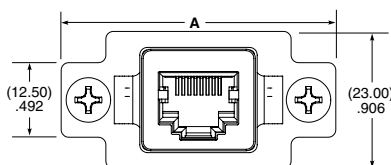

IP68 SEALED ETHERNET SOCKET

RPBE, RPCE SERIES

RPBE
Mates with:
RCE

RPBE	NO. OF PORTS	LEAD STYLE	PLATING
	-01, -02	-01 = Right-angle	-E = 50 μ" (1.27 μm) Gold on contact, Flash Gold on tail

SPECIFICATIONS

Insulator Material:
Black Liquid Crystal Polymer
Contact:
Phosphor Bronze
Operating Temp Range:
-40 °C to +75 °C
Seal:
Rubber
Screw:
Stainless Steel
Nut:
Stainless Steel
Sealing Washer:
Rubber

NO. OF PORTS	A	B	C
-01	(46.10) 1.815	(36.95) 1.455	(19.72) .776
-02	(67.10) 2.642	(57.95) 2.281	(40.72) 1.603

DUST CAPS

- 01 = DCA-RPBE-01-01-P (Push-On/No Latch)
- 01 = DCA-RPBE-01-01-L (Latching)
- 02 = DCA-RPBE-02-01-L (Latching)

RPCE
Mates with:
RCE

RPCE	01	PLATING	CABLE LENGTH	END OPTION	C5E
		-E = 50 μ" (1.27 μm) Gold on contact, Nickel on shell	-00.25 = (0.25 m) 9.84" -00.50 = (0.50 m) 19.69" Standard lengths	-D = Double Ended -BC = Blunt Cut	

SPECIFICATIONS

Insulator Material:
Glass Filled Thermoplastic
Contact:
Phosphor Bronze
Shield:
Phosphor Bronze
Operating Temp Range:
-40 °C to +75 °C
Overmold:
Rite Flex 640F
Seal:
Rubber
Screw:
Stainless Steel
Nut:
Stainless Steel
Sealing Washer:
Rubber
Wire:
24 AWG