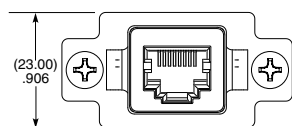

NO. OF PORTS	A	B	C
-01	(46.10) 1.815	(36.95) 1.455	(19.72) .776
-02	(67.10) 2.642	(57.95) 2.281	(40.72) 1.603

DUST CAPS

- 01 = DCA-RPBE-01-01-P (Push-On/No Latch)
- 01 = DCA-RPBE-01-01-L (Latching)
- 02 = DCA-RPBE-02-01-L (Latching)

RPCE
Mates with:
RCE

RPCE	01	PLATING	CABLE LENGTH	END OPTION	C5E
		-E = 50 μ" (1.27 μm) Gold on contact, Nickel on shell	-00.25 = (0.25 m) 9.84" -00.50 = (0.50 m) 19.69" Standard lengths	-D = Double Ended -BC = Blunt Cut	

SPECIFICATIONS

Insulator Material:
Glass Filled Thermoplastic
Contact:
Phosphor Bronze
Shield:
Phosphor Bronze
Operating Temp Range:
-40 °C to +75 °C
Overmold:
Rite Flex 640F
Seal:
Rubber
Screw:
Stainless Steel
Nut:
Stainless Steel
Sealing Washer:
Rubber
Wire:
24 AWG