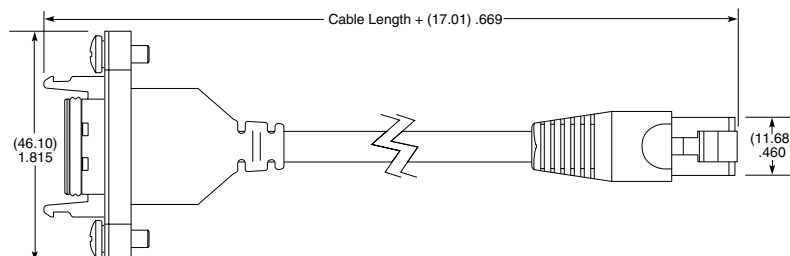

-01
= Right-angle

-E
= 50 μ" (1.27 μm) Gold on contact,
Flash Gold on tail

SPECIFICATIONS

Insulator Material:
Black Liquid Crystal Polymer
Contact:
Phosphor Bronze
Operating Temp Range:
-40 °C to +75 °C
Seal:
Rubber
Screw:
Stainless Steel
Nut:
Stainless Steel
Sealing Washer:
Rubber

RPCE
Mates with:
RCE

RPCE

01

PLATING

CABLE LENGTH

END OPTION

C5E

-E
= 50 μ" (1.27 μm)
Gold on contact,
Nickel on shell

-00.25
= (0.25 m) 9.84"

-D
= Double Ended

-00.50
= (0.50 m) 19.69"

Standard lengths

-BC
= Blunt Cut

SPECIFICATIONS

Insulator Material:
Glass Filled Thermoplastic
Contact:
Phosphor Bronze
Shield:
Phosphor Bronze
Operating Temp Range:
-40 °C to +75 °C
Overmold:
Rite Flex 640F
Seal:
Rubber
Screw:
Stainless Steel
Nut:
Stainless Steel
Sealing Washer:
Rubber
Wire:
24 AWG