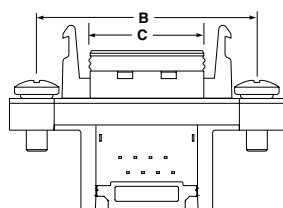

-01
= Right-angle

-E
= 50 μ" (1.27 μm) Gold on contact,
Flash Gold on tail

SPECIFICATIONS

Insulator Material:
Black Liquid Crystal Polymer
Contact:
Phosphor Bronze
Operating Temp Range:
-40 °C to +75 °C
Seal:
Rubber
Screw:
Stainless Steel
Nut:
Stainless Steel
Sealing Washer:
Rubber

-00.25
= (0.25 m) 9.84"

-D
= Double Ended

-00.50
= (0.50 m) 19.69"

Standard lengths

-BC
= Blunt Cut

SPECIFICATIONS

Insulator Material:
Glass Filled Thermoplastic
Contact:
Phosphor Bronze
Shield:
Phosphor Bronze
Operating Temp Range:
-40 °C to +75 °C
Overmold:
Rite Flex 640F
Seal:
Rubber
Screw:
Stainless Steel
Nut:
Stainless Steel
Sealing Washer:
Rubber
Wire:
24 AWG