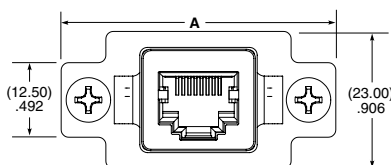

-01
= Right-angle

-E
= 50 μ" (1.27 μm) Gold on contact,
Flash Gold on tail

SPECIFICATIONS

Insulator Material:
Black Liquid Crystal Polymer
Contact:
Phosphor Bronze
Operating Temp Range:
-40 °C to +75 °C
Seal:
Rubber
Screw:
Stainless Steel
Nut:
Stainless Steel
Sealing Washer:
Rubber

NO. OF PORTS	A	B	C
-01	(46.10) 1.815	(36.95) 1.455	(19.72) .776
-02	(67.10) 2.642	(57.95) 2.281	(40.72) 1.603

DUST CAPS

- 01 = DCA-RPBE-01-01-P (Push-On/No Latch)
- 01 = DCA-RPBE-01-01-L (Latching)
- 02 = DCA-RPBE-02-01-L (Latching)

RPCE
Mates with:
RCE

RPCE

01

PLATING

CABLE LENGTH

END OPTION

C5E

-E
= 50 μ" (1.27 μm)
Gold on contact,
Nickel on shell

-00.25
= (0.25 m) 9.84"

-D
= Double Ended

-00.50
= (0.50 m) 19.69"

Standard lengths

-BC
= Blunt Cut

SPECIFICATIONS

Insulator Material:
Glass Filled Thermoplastic
Contact:
Phosphor Bronze
Shield:
Phosphor Bronze
Operating Temp Range:
-40 °C to +75 °C
Overmold:
Rite Flex 640F
Seal:
Rubber
Screw:
Stainless Steel
Nut:
Stainless Steel
Sealing Washer:
Rubber
Wire:
24 AWG