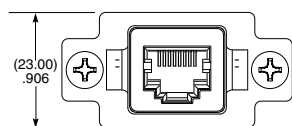

-00.25
= (0.25 m) 9.84"

-D
= Double Ended

-00.50
= (0.50 m) 19.69"

Standard lengths

-BC
= Blunt Cut

SPECIFICATIONS

Insulator Material:
Glass Filled Thermoplastic
Contact:
Phosphor Bronze
Shield:
Phosphor Bronze
Operating Temp Range:
-40 °C to +75 °C
Overmold:
Rite Flex 640F
Seal:
Rubber
Screw:
Stainless Steel
Nut:
Stainless Steel
Sealing Washer:
Rubber
Wire:
24 AWG