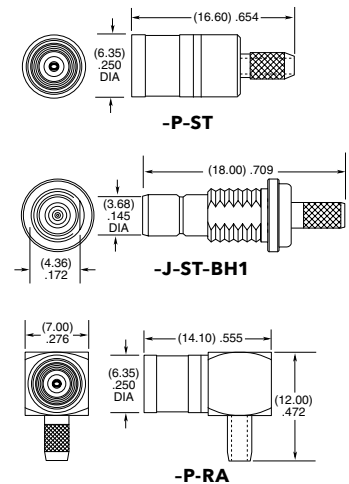

50 Ω SMB TO 4 GHz

SMB Cable Assemblies RF174, RF178, RF316

SERIES	END 1 CONNECTOR	END 2 CONNECTOR	OVERALL LENGTH
RF174 = RG 174 Cable	-07SP1 = SMB Straight Plug		-“XXXX” = Overall Length in millimeters
RF178 = RG 178 Cable	-07RP1 = SMB Right-angle Plug		-0100 (100 mm) 3.94" minimum
RF316 = RG 316 Cable, Single Braid Shield	-07BJ1 = SMB Bulkhead Jack		
	-07BJ2 = SMB Bulkhead Jack (RF178 only)		

ALSO AVAILABLE

50 Ω: MCX, MMCX, SMA, BNC, TNC,
N Type = RF174, RF178, RF316

SMB Cable Connectors SMB5-CA

CONNECTORS FOR INDUSTRY STANDARD CABLES	
SMB5-P-C-H-ST-CA1	RG 174/316 Cable
SMB5-P-C-H-RA-CA1	RG 174/316 Cable
SMB5-J-C-H-ST-CA2	RG 178 Cable
SMB5-J-C-H-ST-BH1	RG 316 Cable, Bulkhead

P-C = Cable Plug
J-C = Cable Jack
H = Plating (30 μ" Gold center contact,
3 μ" Gold on outer contact)
ST = Straight
RA = Right-angle

Supplied with pins, washers, nuts and ferrules. See website for dimensions.

-H
= 30 μ" (0.76 μm) Gold center contact,
3 μ" (0.08 μm) Gold outer contact

-RA
= Right-angle

-TH1
= Through-hole

X-ON Electronics

Largest Supplier of Electrical and Electronic Components

Click to view similar products for [RF Connectors / Coaxial Connectors](#) category: