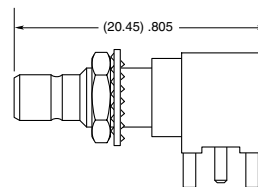

50 Ω SMB TO 4 GHz

SMB Cable Assemblies RF174, RF178, RF316

SERIES	END 1 CONNECTOR	END 2 CONNECTOR	OVERALL LENGTH
RF174 = RG 174 Cable	-07SP1 = SMB Straight Plug		-“XXXX” = Overall Length in millimeters
RF178 = RG 178 Cable	-07RP1 = SMB Right-angle Plug		-0100 (100 mm) 3.94" minimum
RF316 = RG 316 Cable, Single Braid Shield	-07BJ1 = SMB Bulkhead Jack		
	-07BJ2 = SMB Bulkhead Jack (RF178 only)		

P-C = Cable Plug
J-C = Cable Jack
H = Plating (30 μ" Gold center contact,
3 μ" Gold on outer contact)
ST = Straight
RA = Right-angle

Supplied with pins, washers, nuts and ferrules. See website for dimensions.

SMB Board Connectors SMB5-TH

Cable Mates:
RF174, RF178, RF316,
GRF1H-C, IJ5H

SMB5	GENDER	TYPE	PLATING	ORIENTATION	TERMINATION
------	--------	------	---------	-------------	-------------

-J
= Jack

-P
= PCB Mount

-H
= 30 μ" (0.76 μm) Gold center contact,
3 μ" (0.08 μm) Gold outer contact

-RA
= Right-angle

-TH1
= Through-hole

X-ON Electronics

Largest Supplier of Electrical and Electronic Components

Click to view similar products for [RF Connectors / Coaxial Connectors](#) category: