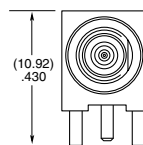

50 Ω SMB TO 4 GHz

SMB Cable Assemblies RF174, RF178, RF316

SERIES	END 1 CONNECTOR	END 2 CONNECTOR	OVERALL LENGTH
RF174 = RG 174 Cable	-07SP1 = SMB Straight Plug		-“XXXX” = Overall Length in millimeters
RF178 = RG 178 Cable	-07RP1 = SMB Right-angle Plug		-0100 (100 mm) 3.94" minimum
RF316 = RG 316 Cable, Single Braid Shield	-07BJ1 = SMB Bulkhead Jack		
	-07BJ2 = SMB Bulkhead Jack (RF178 only)		

P-C = Cable Plug
J-C = Cable Jack
H = Plating (30 μ" Gold center contact,
3 μ" Gold on outer contact)
ST = Straight
RA = Right-angle

Supplied with pins, washers, nuts and ferrules. See website for dimensions.

SMB Board Connectors SMB5-TH

Cable Mates:
RF174, RF178, RF316,
GRF1H-C, IJ5H

SMB5	GENDER	TYPE	PLATING	ORIENTATION	TERMINATION
------	--------	------	---------	-------------	-------------

-J
= Jack

-P
= PCB Mount

-H
= 30 μ" (0.76 μm) Gold center contact,
3 μ" (0.08 μm) Gold outer contact

-RA
= Right-angle

-TH1
= Through-hole

X-ON Electronics

Largest Supplier of Electrical and Electronic Components

Click to view similar products for [RF Connectors / Coaxial Connectors](#) category: