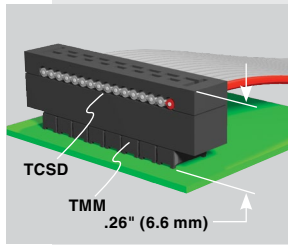

TCSD-08-D-02.00-01-N-R

TCSD SERIES

(2.00 mm) .0787"

TIGER EYE™ IDC SOCKET CABLE

Mates with:

TMM, TMMH, STMM, MMT, TW, MTMM, EHT, ETMM (-SR), ZSTMM

SPECIFICATIONS

For complete specifications see www.samtec.com?TCSD

Insulator Material:
Black Glass Filled Polyester

Contact:
BeCu

Plating:
Au or Sn over 50 μ" (1.27 μm) Ni

Current Rating (TCSD/STMM):
2.8 A per pin
(2 pins powered)

Operating Temp Range:
-40 °C to +105 °C

Lead Size Accepted:
(0.48 mm) .019" to
(0.53 mm) .021"

Insertion Depth:
(2.87 mm) .113" to
(3.17 mm) .125"

RoHS Compliant:
Yes

RECOGNITIONS

For complete scope of recognitions see www.samtec.com/quality

ALSO AVAILABLE (MOQ Required)

- Other sizes
- Other platings

POLARIZING KEY

Specify PK-01-07 for polarizing key (Available in wheels of six each).

Also polarizes SMM Series socket strips.

Note:
TCSD Series assemblies are non-standard, non-returnable.