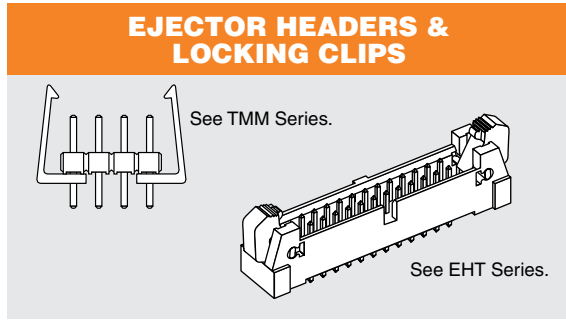

Due to technical progress, all designs, specifications and components are subject to change without notice.