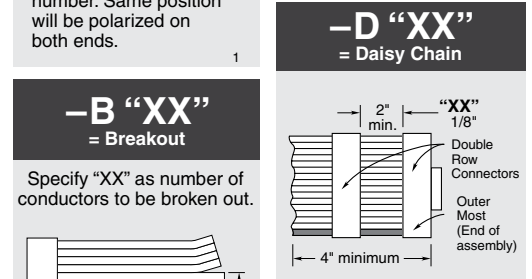

Due to technical progress, all designs, specifications and components are subject to change without notice.