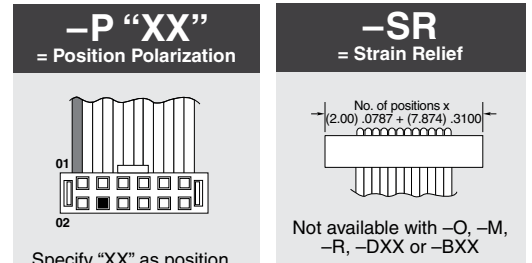

Due to technical progress, all designs, specifications and components are subject to change without notice.