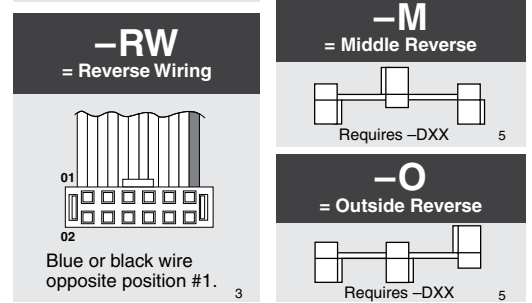

Due to technical progress, all designs, specifications and components are subject to change without notice.