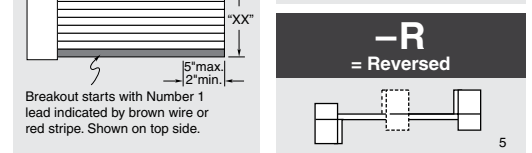

Due to technical progress, all designs, specifications and components are subject to change without notice.