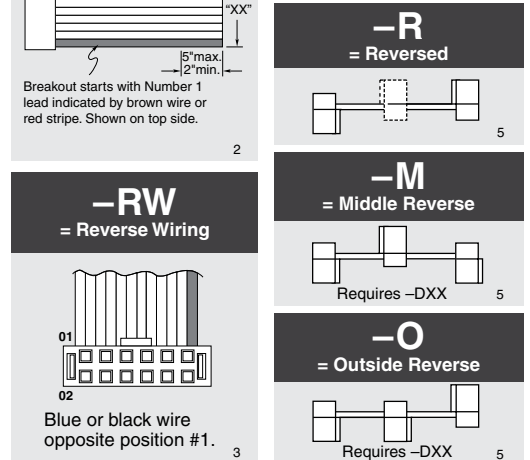

Due to technical progress, all designs, specifications and components are subject to change without notice.