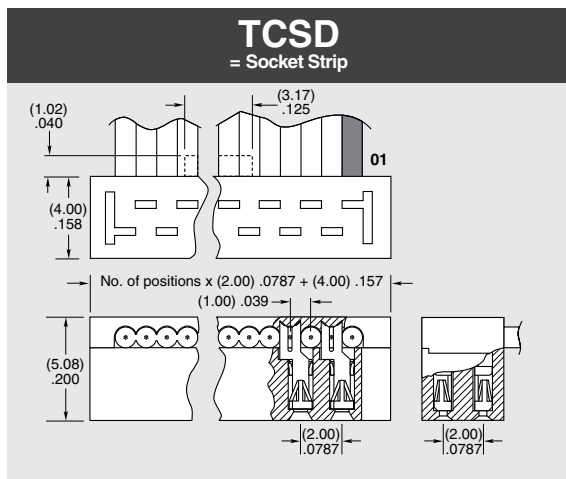

Due to technical progress, all designs, specifications and components are subject to change without notice.