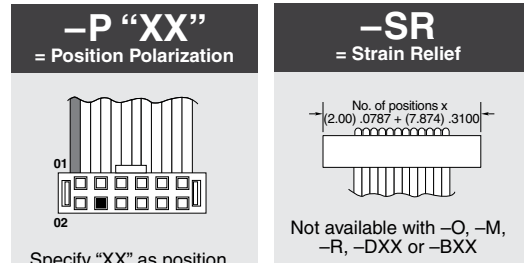

Due to technical progress, all designs, specifications and components are subject to change without notice.