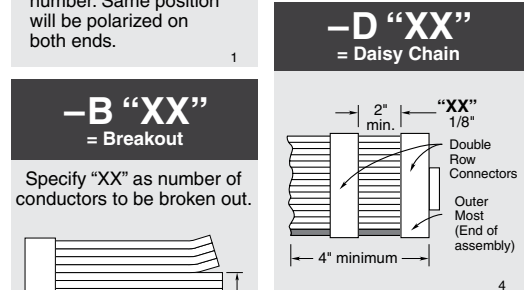

Due to technical progress, all designs, specifications and components are subject to change without notice.