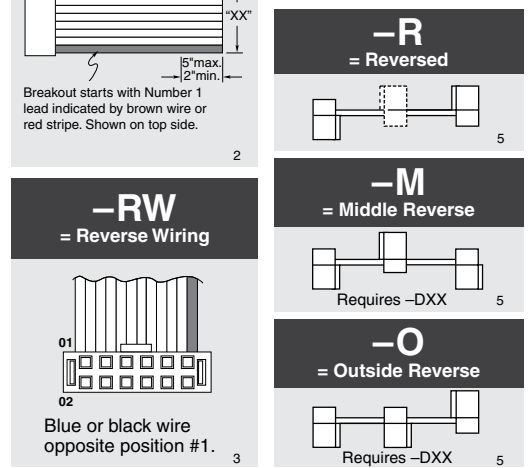

Due to technical progress, all designs, specifications and components are subject to change without notice.