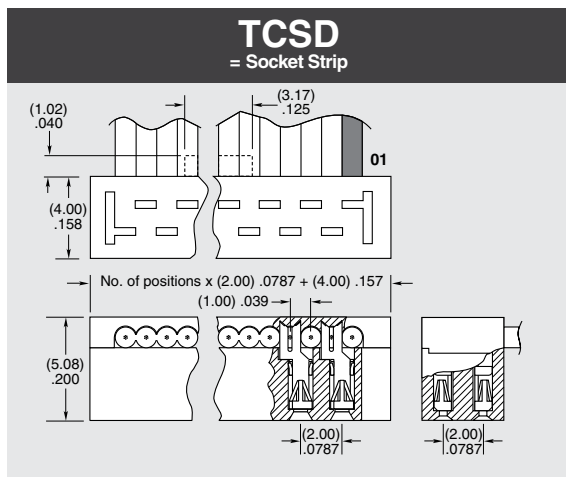

Due to technical progress, all designs, specifications and components are subject to change without notice.