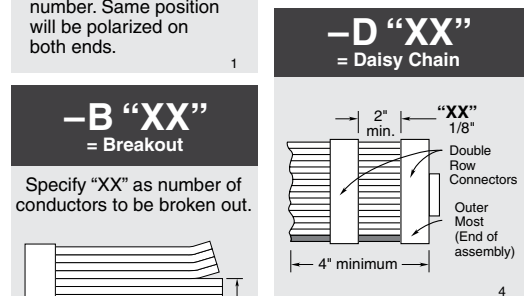

Due to technical progress, all designs, specifications and components are subject to change without notice.