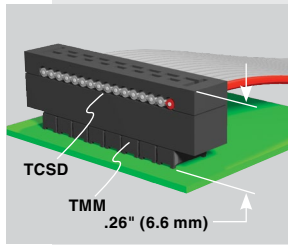

TCSD-08-D-02.00-01-N-R

TCSD SERIES

(2.00 mm) .0787"

TIGER EYE™ IDC SOCKET CABLE

Mates with:

TMM, TMMH, STMM, MMT, TW, MTMM, EHT, ETMM (-SR), ZSTMM

SPECIFICATIONS

For complete specifications see www.samtec.com?TCSD

Insulator Material: Black Glass Filled Polyester

Contact: BeCu

Plating: Au or Sn over 50 μ" (1.27 μm) Ni

Current Rating (TCSD/STMM): 2.8 A per pin (2 pins powered)

Operating Temp Range: -40 °C to +105 °C

Lead Size Accepted: (0.48 mm) .019" to (0.53 mm) .021"

RoHS Compliant: Yes

RECOGNITIONS

For complete scope of recognitions see www.samtec.com/quality

ALSO AVAILABLE (MOQ Required)

- Other sizes
- Other platings

POLARIZING KEY

Specify PK-01-07 for polarizing key (Available in wheels of six each).

Also polarizes SMM Series socket strips.

Note: TCSD Series assemblies are non-standard, non-returnable.