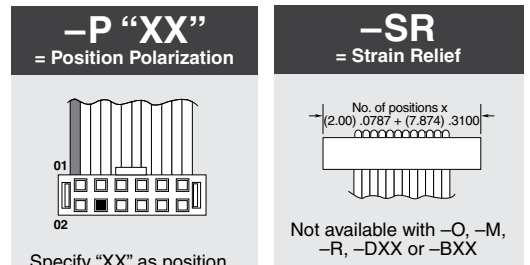

Due to technical progress, all designs, specifications and components are subject to change without notice.