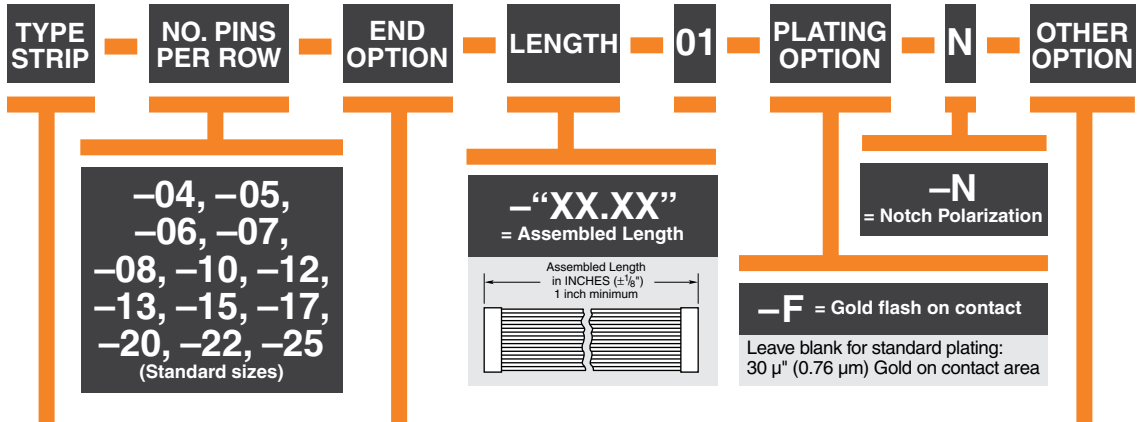

Due to technical progress, all designs, specifications and components are subject to change without notice.