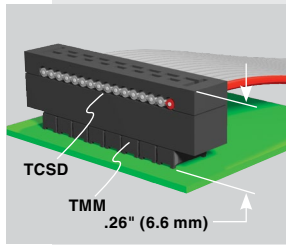

TCSD-08-D-02.00-01-N-R

TCSD SERIES

(2.00 mm) .0787"

TIGER EYE™ IDC SOCKET CABLE

Mates with:

TMM, TMMH, STMM, MMT, TW, MTMM, EHT, ETMM (-SR), ZSTMM

SPECIFICATIONS

For complete specifications see www.samtec.com?TCSD

Insulator Material: Black Glass Filled Polyester

Contact: BeCu

Plating: Au or Sn over 50 μ" (1.27 μm) Ni

Current Rating (TCSD/STMM): 2.8 A per pin (2 pins powered)

Operating Temp Range: -40 °C to +105 °C

Lead Size Accepted: (0.48 mm) .019" to (0.53 mm) .021"

Insertion Depth: (2.87 mm) .113" to (3.17 mm) .125"

RoHS Compliant: Yes

RECOGNITIONS

For complete scope of recognitions see www.samtec.com/quality

ALSO AVAILABLE (MOQ Required)

- Other sizes
- Other platings

POLARIZING KEY

Specify PK-01-07 for polarizing key (Available in wheels of six each).

Also polarizes SMM Series socket strips.

Note: TCSD Series assemblies are non-standard, non-returnable.