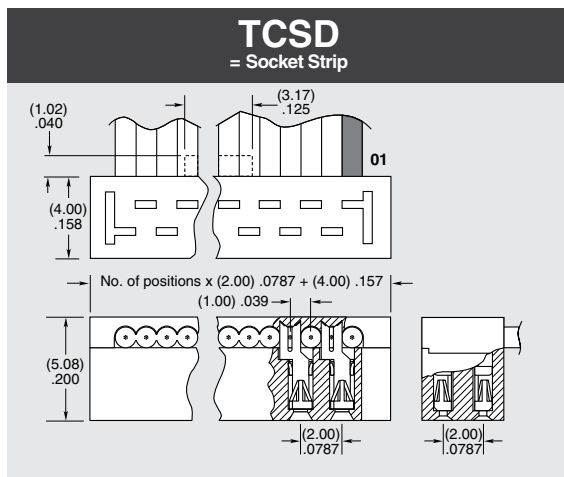

Due to technical progress, all designs, specifications and components are subject to change without notice.

WWW.SAMTEC.COM

All parts within this catalog are built to Samtec's specifications. Customer specific requirements must be approved by Samtec and identified in a Samtec customer-specific drawing to apply.