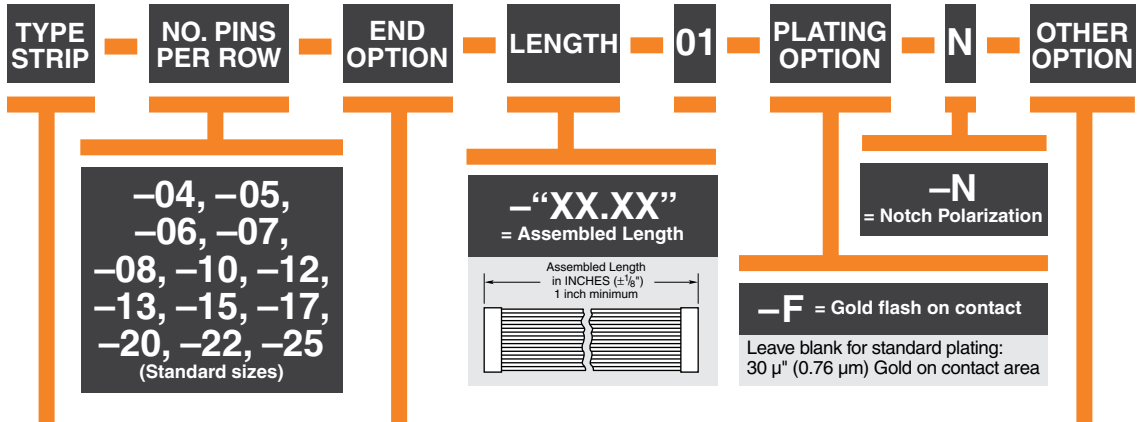

Due to technical progress, all designs, specifications and components are subject to change without notice.

WWW.SAMTEC.COM

All parts within this catalog are built to Samtec's specifications. Customer specific requirements must be approved by Samtec and identified in a Samtec customer-specific drawing to apply.