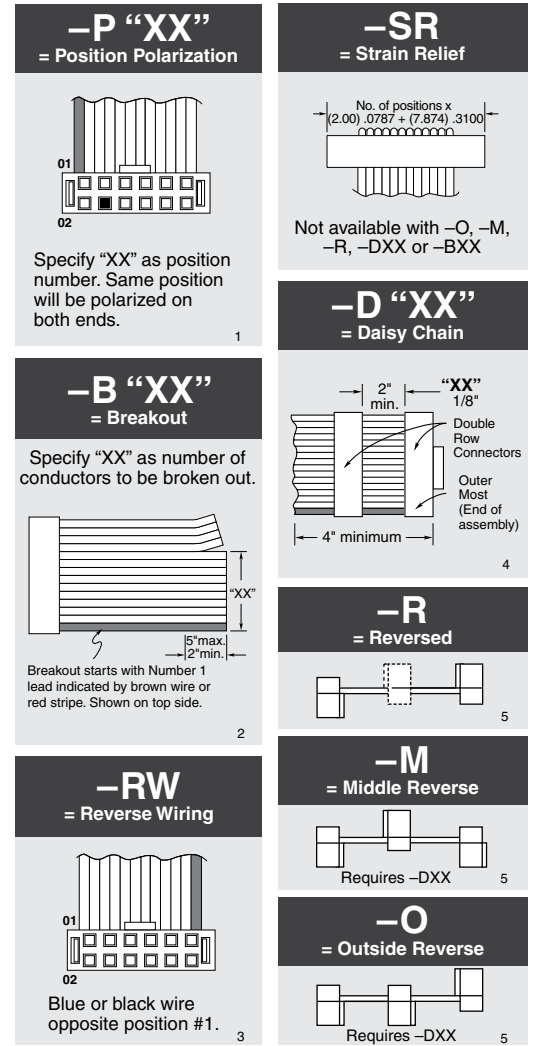

Due to technical progress, all designs, specifications and components are subject to change without notice.

WWW.SAMTEC.COM

All parts within this catalog are built to Samtec's specifications. Customer specific requirements must be approved by Samtec and identified in a Samtec customer-specific drawing to apply.