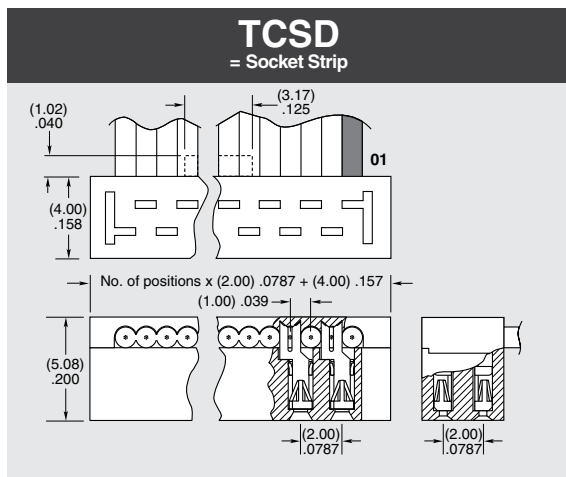

Due to technical progress, all designs, specifications and components are subject to change without notice.

WWW.SAMTEC.COM

All parts within this catalog are built to Samtec's specifications. Customer specific requirements must be approved by Samtec and identified in a Samtec customer-specific drawing to apply.