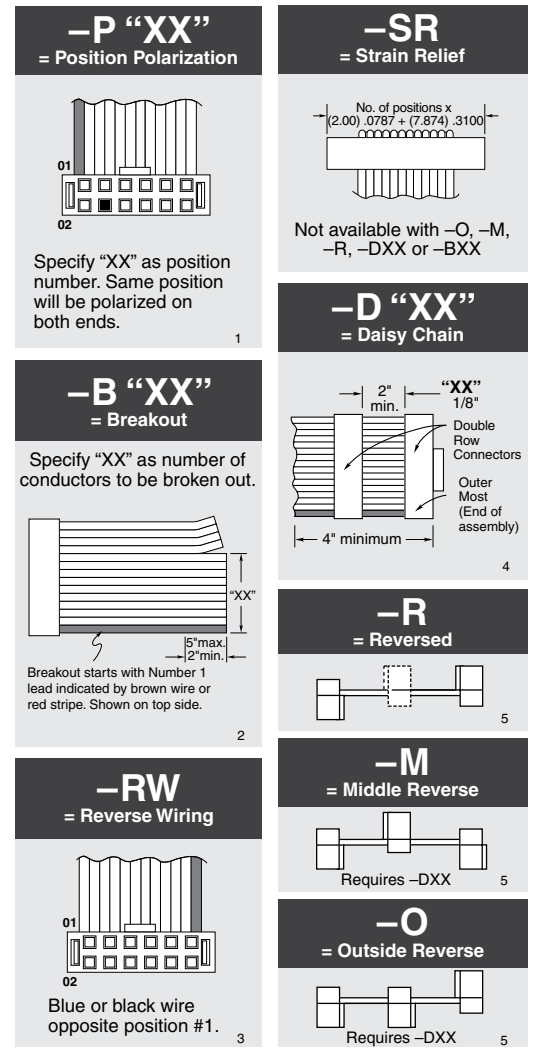

Due to technical progress, all designs, specifications and components are subject to change without notice.

WWW.SAMTEC.COM

All parts within this catalog are built to Samtec's specifications. Customer specific requirements must be approved by Samtec and identified in a Samtec customer-specific drawing to apply.