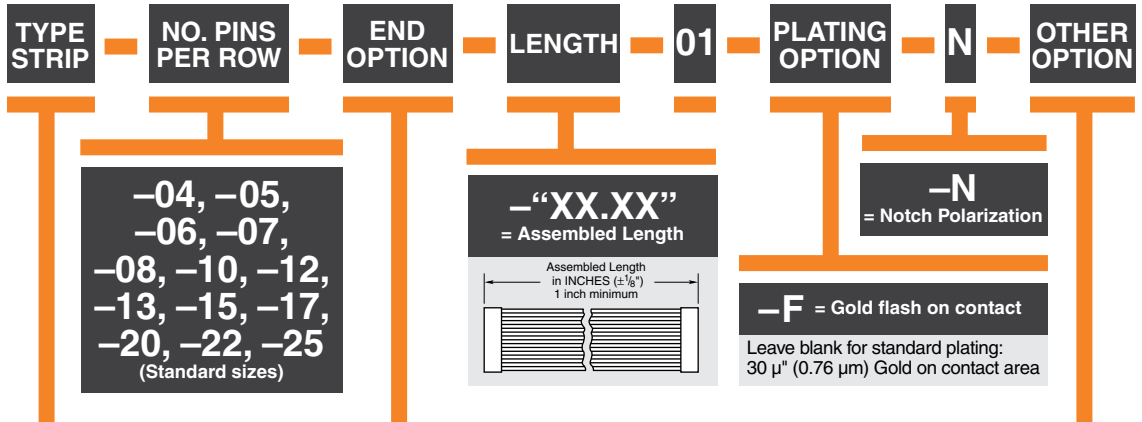

Current Rating (TCSD/STMM):
2.8 A per pin

(2 pins powered)

Operating Temp Range:
-40 °C to +105 °C

Lead Size Accepted:
(0.48 mm) .019" to

(0.53 mm) .021"

Insertion Depth:
(2.87 mm) .113" to

(3.17 mm) .125"

RoHS Compliant:
Yes

RECOGNITIONS

For complete scope of recognitions see www.samtec.com/quality

ALSO AVAILABLE (MOQ Required)

- Other sizes
- Other platings

POLARIZING KEY

Specify PK-01-07 for polarizing key (Available in wheels of six each).

Also polarizes SMM Series socket strips.

Note:
TCSD Series assemblies are non-standard, non-returnable.

Due to technical progress, all designs, specifications and components are subject to change without notice.