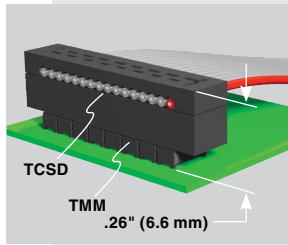

TIGER EYE™
IDC

TCSD-08-D-02.00-01-N-R

TCSD SERIES

(2.00 mm) .0787"

TIGER EYE™ IDC SOCKET CABLE

Mates with:

TMM, TMMH, STMM, MMT, TW, MTMM, EHT, ETMM (-SR), ZSTMM

SPECIFICATIONS

For complete specifications see www.samtec.com?TCSD

Insulator Material:
Black Glass Filled Polyester

Contact:
BeCu

Plating:
Au or Sn over 50 μ" (1.27 μm) Ni

Wire:
28 AWG 7/36 Stranded,

Tinned, Copper with Gray PVC Insulator

Current Rating (TCSD/STMM):
2.8 A per pin

(2 pins powered)

Operating Temp Range:
-40 °C to +105 °C

Lead Size Accepted:
(0.48 mm) .019" to

(0.53 mm) .021"

Insertion Depth:
(2.87 mm) .113" to

(3.17 mm) .125"

RoHS Compliant:
Yes

Also polarizes SMM Series socket strips.

Note:
TCSD Series assemblies are non-standard, non-returnable.

Due to technical progress, all designs, specifications and components are subject to change without notice.