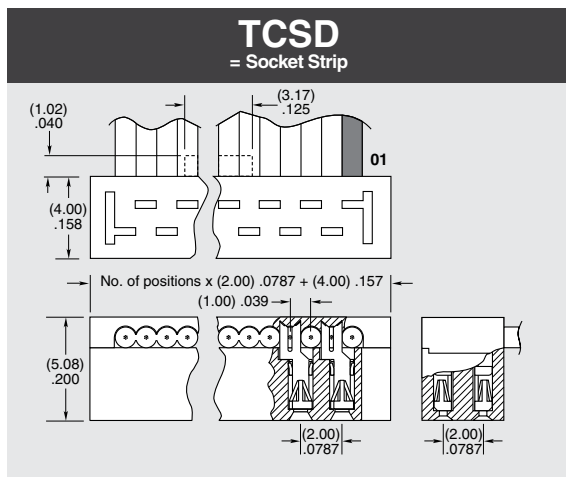

For complete specifications see www.samtec.com?TCSD

Insulator Material:
Black Glass Filled Polyester

Contact:
BeCu

Plating:
Au or Sn over 50 μ" (1.27 μm) Ni

Wire:
28 AWG 7/36 Stranded,

Tinned, Copper with Gray PVC Insulator

Current Rating (TCSD/STMM):
2.8 A per pin

(2 pins powered)

Operating Temp Range:
-40 °C to +105 °C

Lead Size Accepted:
(0.48 mm) .019" to

(0.53 mm) .021"

Insertion Depth:
(2.87 mm) .113" to

(3.17 mm) .125"

RoHS Compliant:
Yes

RECOGNITIONS

For complete scope of recognitions see www.samtec.com/quality

ALSO AVAILABLE (MOQ Required)

- Other sizes
- Other platings

POLARIZING KEY

Specify PK-01-07 for polarizing key (Available in wheels of six each).

Also polarizes SMM Series socket strips.

Note:
TCSD Series assemblies are non-standard, non-returnable.

Due to technical progress, all designs, specifications and components are subject to change without notice.