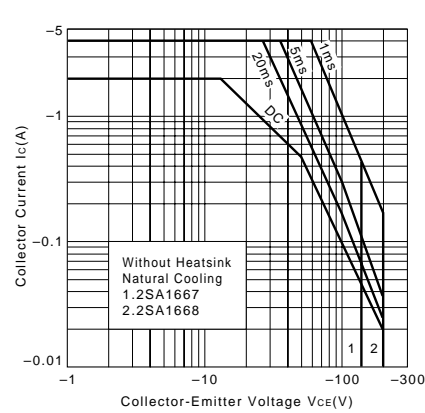

■ Typical Switching Characteristics (Common Emitter)

VCC (V)	RL (Ω)	Ic (A)	VBB1 (V)	VBB2 (V)	Ib1 (mA)	Ib2 (mA)	ton (μs)	tstg (μs)	tf (μs)
-20	20	-1	-10	5	-100	100	0.4typ	1.5typ	0.5typ

External Dimensions FM20 (TO220F)

Ic-VCE Characteristics (Typical)

VCE(sat)-Ib Characteristics (Typical)

Ic-VBE Temperature Characteristics (Typical)

hFE-Ic Characteristics (Typical)

hFE-Ic Temperature Characteristics (Typical)

θj-a-t Characteristics

fr-IE Characteristics (Typical)

Safe Operating Area (Single Pulse)

Pc-Ta Derating