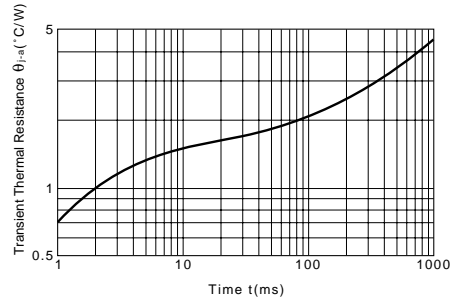

■ Typical Switching Characteristics (Common Emitter)

VCC (V)	RL (Ω)	Ic (A)	VBB1 (V)	VBB2 (V)	Ib1 (mA)	Ib2 (mA)	ton (μs)	tstg (μs)	tf (μs)
-20	20	-1	-10	5	-100	100	0.4typ	1.5typ	0.5typ

External Dimensions FM20 (TO220F)

Ic-VCE Characteristics (Typical)

VCE(sat)-Ib Characteristics (Typical)

Ic-VBE Temperature Characteristics (Typical)

hFE-Ic Characteristics (Typical)

hFE-Ic Temperature Characteristics (Typical)

θj-a-t Characteristics