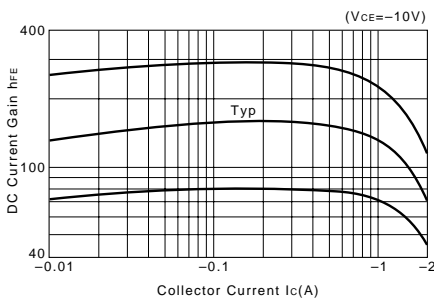

■ Typical Switching Characteristics (Common Emitter)

VCC (V)	RL (Ω)	Ic (A)	VBB1 (V)	VBB2 (V)	Ib1 (mA)	Ib2 (mA)	ton (μs)	tstg (μs)	tf (μs)
-20	20	-1	-10	5	-100	100	0.4typ	1.5typ	0.5typ

External Dimensions FM20 (TO220F)

Ic-VCE Characteristics (Typical)

VCE(sat)-Ib Characteristics (Typical)

Ic-VBE Temperature Characteristics (Typical)

hFE-Ic Characteristics (Typical)

hFE-Ic Temperature Characteristics (Typical)

θj-a-t Characteristics

fr-IE Characteristics (Typical)

Safe Operating Area (Single Pulse)

Pc-Ta Derating