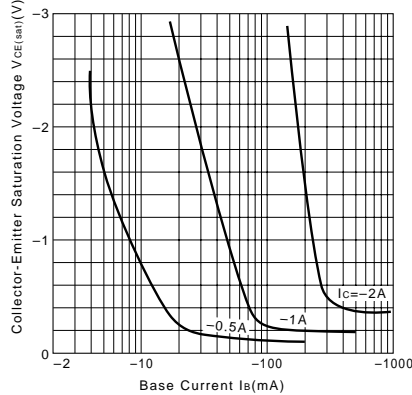

VCE(sat)-Ib Characteristics (Typical)