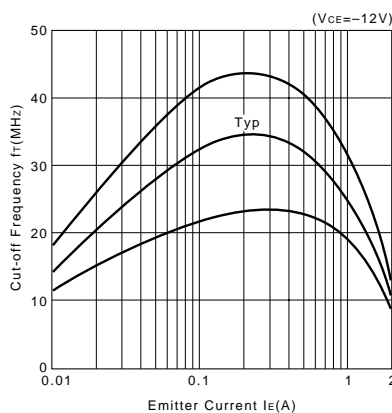

■ Typical Switching Characteristics (Common Emitter)

VCC (V)	RL (Ω)	Ic (A)	VBB1 (V)	VBB2 (V)	Ib1 (mA)	Ib2 (mA)	ton (μs)	tstg (μs)	tf (μs)
-20	20	-1	-10	5	-100	100	0.4typ	1.5typ	0.5typ

External Dimensions FM20 (TO220F)

Ic-VCE Characteristics (Typical)

VCE(sat)-Ib Characteristics (Typical)

Ic-VBE Temperature Characteristics (Typical)

hFE-Ic Characteristics (Typical)

hFE-Ic Temperature Characteristics (Typical)

θj-a-t Characteristics

fr-IE Characteristics (Typical)

Safe Operating Area (Single Pulse)

Pc-Ta Derating