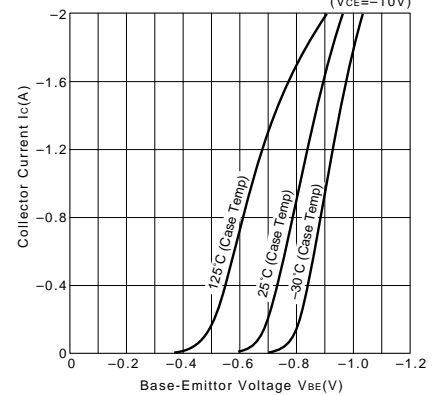

Ic-VBE Temperature Characteristics (Typical)