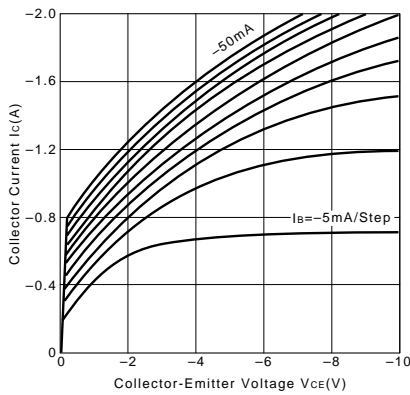

Ic-VCE Characteristics (Typical)