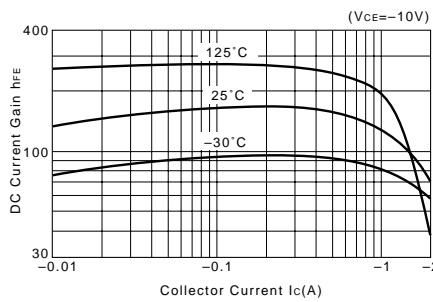

■ Typical Switching Characteristics (Common Emitter)

VCC (V)	RL (Ω)	Ic (A)	VBB1 (V)	VBB2 (V)	Ib1 (mA)	Ib2 (mA)	ton (μs)	tstg (μs)	tf (μs)
-20	20	-1	-10	5	-100	100	0.4typ	1.5typ	0.5typ

External Dimensions FM20 (TO220F)

Ic-VCE Characteristics (Typical)

VCE(sat)-Ib Characteristics (Typical)

Ic-VBE Temperature Characteristics (Typical)

hFE-Ic Characteristics (Typical)

hFE-Ic Temperature Characteristics (Typical)

θj-a-t Characteristics

fr-IE Characteristics (Typical)

Safe Operating Area (Single Pulse)

Pc-Ta Derating