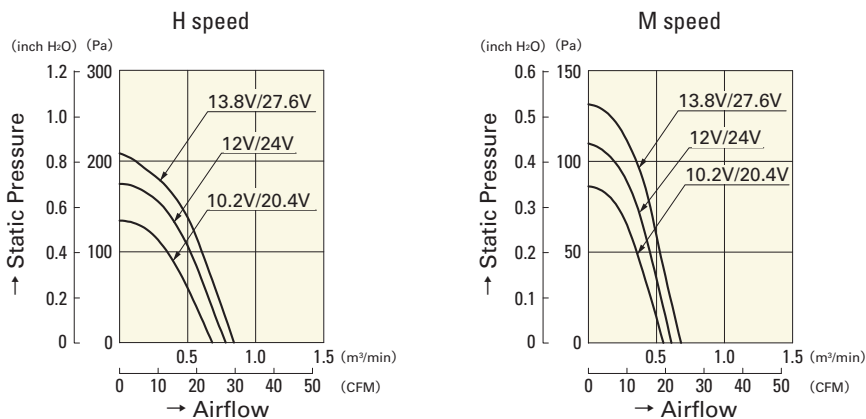

120mm**San Ace B120**

32mm thick (9BF type), 32mm thick (9BFB type)

**General Specifications**

- Material Frame: Plastics (Flammability: UL94V-0),
Impeller: Plastics (Flammability: UL94V-1)
- Expected Life Refer to specifications (L10:Survival rate: 90% at 60°C ,
rated voltage, and continuously run in a free air state)
- Lead Wire ⊕red ⊖black or blue (Sensor) yellow
- Storage Temperature -30°C to +70°C (Non-condensing)

120mm×32mm (Mass : 270g) **9BF type****Specifications** The following nos. **have pulse sensors.**

Model No.	Rated Voltage [V]	Operating Voltage Range [V]	Rated Current [A]	Rated Input [W]	Rated Speed [min ⁻¹]	Max. Airflow [m ³ /min] [CFM]	Max. Static Pressure [Pa] [inchH ₂ O]	SPL [dB(A)]	Operating Temperature [°C]	Expected Life [h]
109BF12HC2	12	10.2 to 13.8	0.6	7.2	2,400	0.78 27.5	175.4 0.704	52	- 20 to + 60	40,000
109BF12MC2			0.32	3.84	1,900	0.61 21.5	109.8 0.441	44		
109BF24HC2	24	20.4 to 27.6	0.3	7.2	2,400	0.78 27.5	175.4 0.704	52		
109BF24MC2			0.16	3.84	1,900	0.61 21.5	109.8 0.441	44		

Some models can also be equipped without sensors as an option. Please refer to the index (pp. 417 to 437).

Dimensions (unit : mm)

DC Blower 97mm/120mm

Airflow - Static Pressure Characteristics
109BF12HC2
109BF24HC2
109BF12MC2
109BF24MC2