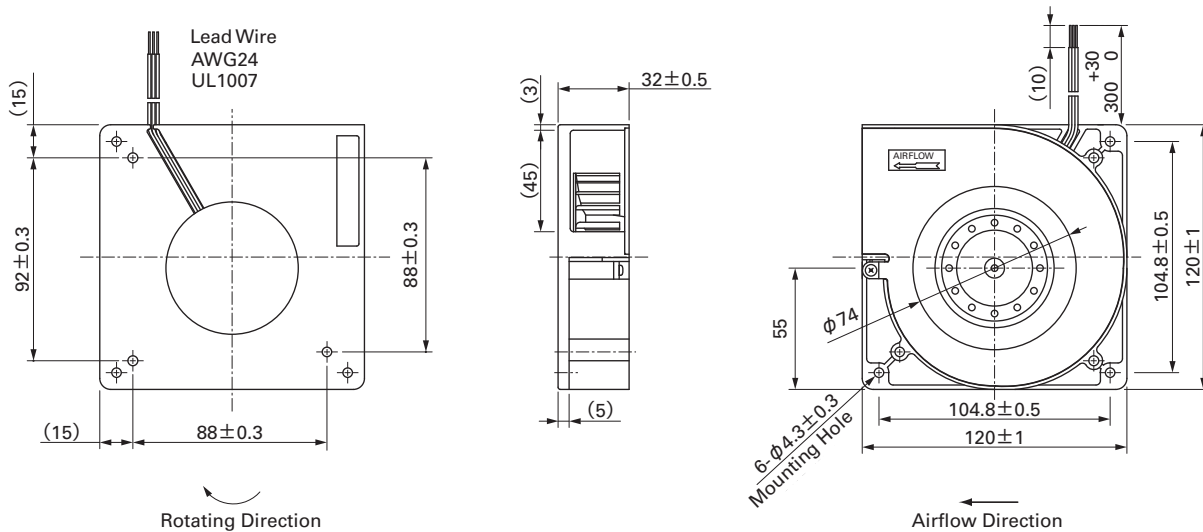

120mm**San Ace B120**

32mm thick (9BF type), 32mm thick (9BFB type)

**General Specifications**

- Material Frame: Plastics (Flammability: UL94V-0),
Impeller: Plastics (Flammability: UL94V-1)
- Expected Life Refer to specifications (L10:Survival rate: 90% at 60°C ,
rated voltage, and continuously run in a free air state)
- Lead Wire ⊕red ⊖black or blue (Sensor) yellow
- Storage Temperature -30°C to +70°C (Non-condensing)

120mm×32mm (Mass : 270g) **9BF type****Specifications** The following nos. **have pulse sensors.**

Model No.	Rated Voltage [V]	Operating Voltage Range [V]	Rated Current [A]	Rated Input [W]	Rated Speed [min ⁻¹]	Max. Airflow [m ³ /min] [CFM]	Max. Static Pressure [Pa] [inchH ₂ O]	SPL [dB(A)]	Operating Temperature [°C]	Expected Life [h]
109BF12HC2	12	10.2 to 13.8	0.6	7.2	2,400	0.78 27.5	175.4 0.704	52	- 20 to + 60	40,000
109BF12MC2			0.32	3.84	1,900	0.61 21.5	109.8 0.441	44		
109BF24HC2	24	20.4 to 27.6	0.3	7.2	2,400	0.78 27.5	175.4 0.704	52		
109BF24MC2			0.16	3.84	1,900	0.61 21.5	109.8 0.441	44		

Some models can also be equipped without sensors as an option. Please refer to the index (pp. 417 to 437).

Dimensions (unit : mm)

DC Blower 97mm/120mm

Airflow - Static Pressure Characteristics
109BF12HC2
109BF24HC2
109BF12MC2
109BF24MC2