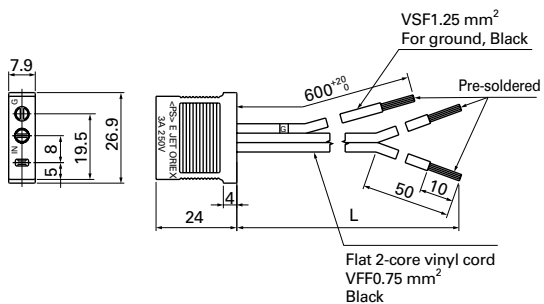

Products compliant with electrical appliance and material safety law

For 120×120×38 mm (not including AC/DC fan)

Model no.	Power cord length [L] (mm)	Mass (g)
489-006-L10	1000	47
489-006-L21	2100	76
489-006-L35	3500	114