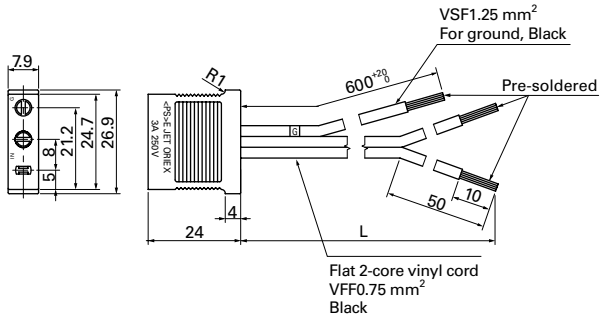

Products compliant with electrical appliance and material safety law

For 120×120×38 mm (not including AC/DC fan)

Model no.	Power cord length [L] (mm)	Mass (g)
489-037-L10	1000	46
489-037-L21	2100	76
489-037-L35	3500	114