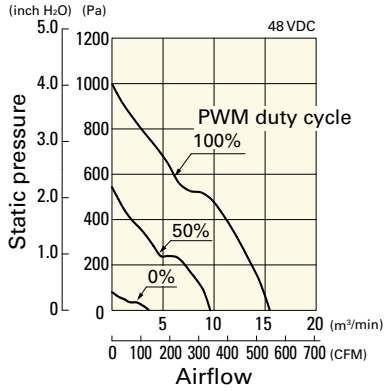

Airflow - Static Pressure Characteristics / PWM Duty - Speed Characteristics Example

9SG5748P5G01 With pulse sensor with PWM control function

PWM duty cycle

Operating voltage range

PWM duty - Speed characteristics example

9SG5748P5H01 With pulse sensor with PWM control function

PWM duty cycle

Operating voltage range

PWM duty - Speed characteristics example

Dimensions (unit: mm)

Reference Dimensions of Mounting Holes and Vent Opening (unit: mm)