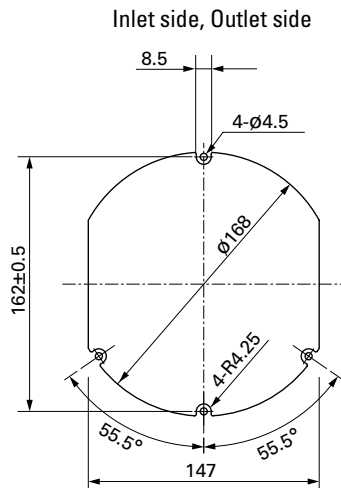

Airflow - Static Pressure Characteristics / PWM Duty - Speed Characteristics Example

9SG5748P5G01 With pulse sensor with PWM control function

PWM duty cycle

Operating voltage range

PWM duty - Speed characteristics example

9SG5748P5H01 With pulse sensor with PWM control function

PWM duty cycle

Operating voltage range

PWM duty - Speed characteristics example

Dimensions (unit: mm)

Reference Dimensions of Mounting Holes and Vent Opening (unit: mm)