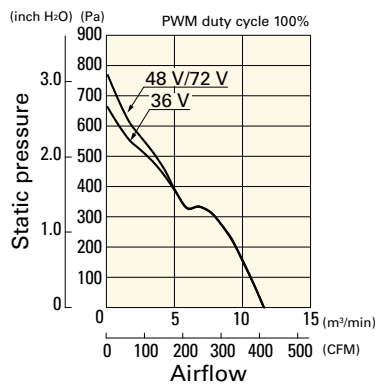

Airflow - Static Pressure Characteristics / PWM Duty - Speed Characteristics Example

9SG5748P5G01 With pulse sensor with PWM control function

PWM duty cycle

Operating voltage range

PWM duty - Speed characteristics example

9SG5748P5H01 With pulse sensor with PWM control function

PWM duty cycle

Operating voltage range

PWM duty - Speed characteristics example

Dimensions (unit: mm)

Reference Dimensions of Mounting Holes and Vent Opening (unit: mm)