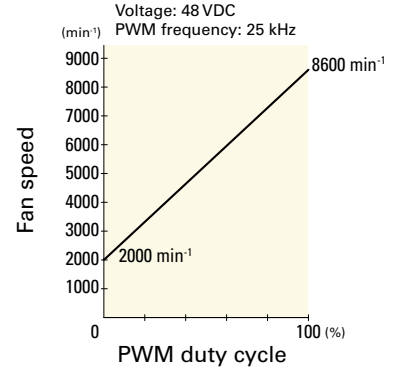

Airflow - Static Pressure Characteristics / PWM Duty - Speed Characteristics Example

9SG5748P5G01 With pulse sensor with PWM control function

PWM duty cycle

Operating voltage range

PWM duty - Speed characteristics example

9SG5748P5H01 With pulse sensor with PWM control function

PWM duty cycle

Operating voltage range

PWM duty - Speed characteristics example

Dimensions (unit: mm)

Reference Dimensions of Mounting Holes and Vent Opening (unit: mm)