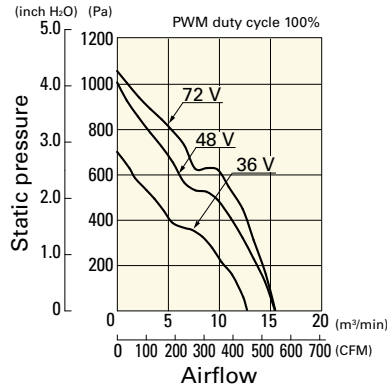

Airflow - Static Pressure Characteristics / PWM Duty - Speed Characteristics Example

9SG5748P5G01 With pulse sensor with PWM control function

PWM duty cycle

Operating voltage range

PWM duty - Speed characteristics example

9SG5748P5H01 With pulse sensor with PWM control function

PWM duty cycle

Operating voltage range

PWM duty - Speed characteristics example

Dimensions (unit: mm)

Reference Dimensions of Mounting Holes and Vent Opening (unit: mm)