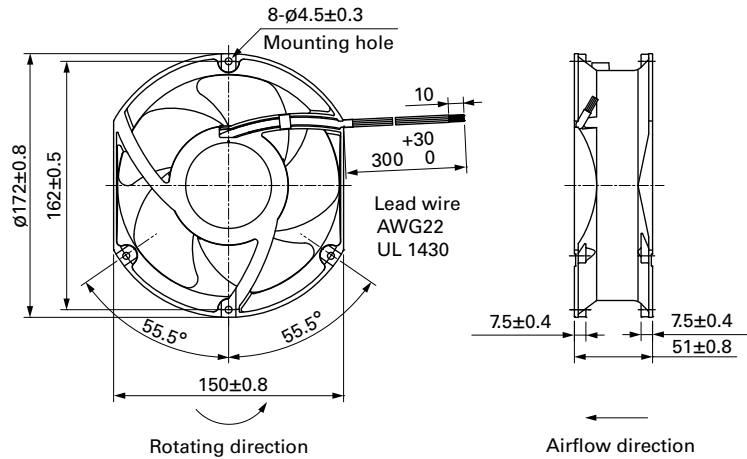

Airflow - Static Pressure Characteristics / PWM Duty - Speed Characteristics Example

9SG5748P5G01 With pulse sensor with PWM control function

PWM duty cycle

Operating voltage range

PWM duty - Speed characteristics example

9SG5748P5H01 With pulse sensor with PWM control function

PWM duty cycle

Operating voltage range

PWM duty - Speed characteristics example

Dimensions (unit: mm)

Reference Dimensions of Mounting Holes and Vent Opening (unit: mm)

Options

Finger guards

page: p. 534

Model no.: 109-319J, 109-319E, 109-319H, 109-320

X-ON Electronics

Largest Supplier of Electrical and Electronic Components

Click to view similar products for [DC Fans](#) category: