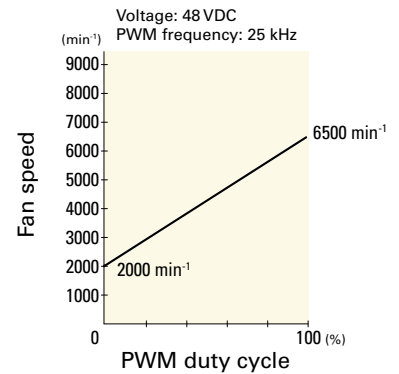

Airflow - Static Pressure Characteristics / PWM Duty - Speed Characteristics Example

9SG5748P5G01 With pulse sensor with PWM control function

PWM duty cycle

Operating voltage range

PWM duty - Speed characteristics example

9SG5748P5H01 With pulse sensor with PWM control function

PWM duty cycle

Operating voltage range

PWM duty - Speed characteristics example

Dimensions (unit: mm)

Reference Dimensions of Mounting Holes and Vent Opening (unit: mm)