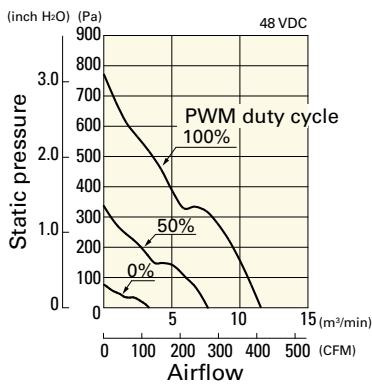

Airflow - Static Pressure Characteristics / PWM Duty - Speed Characteristics Example

9SG5748P5G01 With pulse sensor with PWM control function

PWM duty cycle

Operating voltage range

PWM duty - Speed characteristics example

9SG5748P5H01 With pulse sensor with PWM control function

PWM duty cycle

Operating voltage range

PWM duty - Speed characteristics example

Dimensions (unit: mm)

Reference Dimensions of Mounting Holes and Vent Opening (unit: mm)