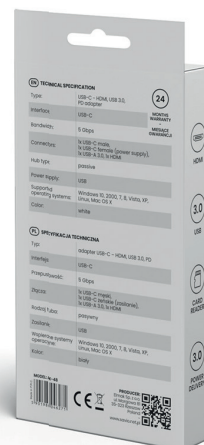

USB-C – HDMI, USB 3.0, PD ADAPTER

HDMI

USB

CARD
READER

3.0
POWER
DELIVERY

EN TECHNICAL SPECIFICATION

Type:	USB-C - HDMI, USB 3.0, PD adapter
Interface:	USB-C
Bandwidth:	5 Gbps
Connectors:	1x USB-C male, 1x USB-C female (power supply), 1x USB-A 3.0, 1x HDMI
Hub type:	passive
Power supply:	USB
Supported operating systems:	Windows 10, 2000, 7, 8, Vista, XP, Linux, Mac OS X
Color:	white