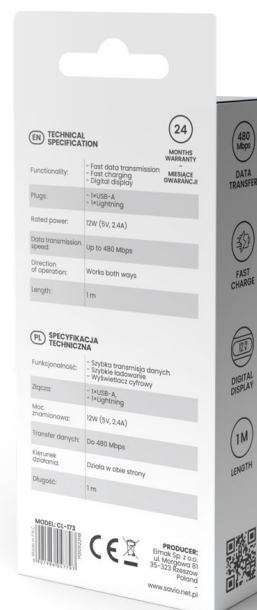

# USB-A — LIGHTNING 12W CABLE WITH DIGITAL DISPLAY, 1 M

**480 Mbps**  
DATA TRANSFER

**FAST CHARGE**

**DIGITAL DISPLAY**

**1 M**  
LENGTH

## EN TECHNICAL SPECIFICATION

Functionality:	- Fast data transmission - Fast charging - Digital display
Plugs:	- 1×USB-A - 1×Lightning
Rated power:	12W (5V, 2.4A)
Data transmission speed:	Up to 480 Mbps
Direction of operation:	Works both ways
Length:	1 m

The CL-173 cable guarantees high compatibility with most of the available devices and fast charging protocols, ensuring data transmission up to 480 Mbps. The built-in LCD display in real time shows the charging power of the device, and the reinforced structure protects against damage and provides exceptional durability.