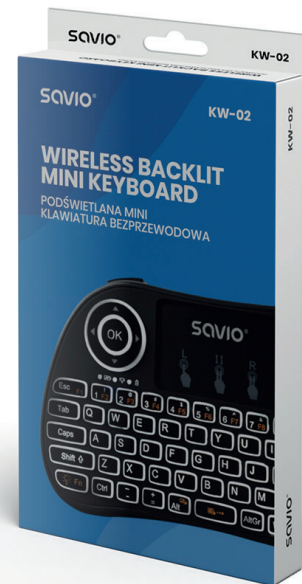

WIRELESS BACKLIT MINI KEYBOARD

SMART TV

ANDROID TV BOX

XBOX 360 PS3

SMARTFON TABLET (OTG)

PC LAPTOP

EN TECHNICAL SPECIFICATION

Operation range:	up to 10 meters
Battery capacity:	300 mAh
Operation current:	8 ~ 15 mA
Transmission power:	+5 db max
Operation voltage:	3.7 V
Dimensions:	147 x 85 x 16 mm
Weight:	96 g
Supported systems:	Windows 2000, XP, Vista, 7, 8, 10 / Linux / Android

KW-02 Illuminated wireless keyboard is a multifunctional, compact device that combines the features of a full-size QWERTY keyboard and a touchpad. Using the KW-02 keyboard you can quickly and conveniently browse websites or use installed applications.