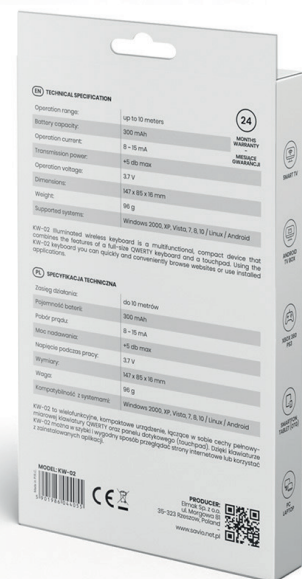

WIRELESS BACKLIT MINI KEYBOARD

SMART TV

ANDROID TV BOX

XBOX 360 PS3

SMARTFON TABLET (OTG)

PC LAPTOP

EN TECHNICAL SPECIFICATION

Operation range:	up to 10 meters
Battery capacity:	300 mAh
Operation current:	8 ~ 15 mA
Transmission power:	+5 db max
Operation voltage:	3.7 V
Dimensions:	147 x 85 x 16 mm
Weight:	96 g
Supported systems:	Windows 2000, XP, Vista, 7, 8, 10 / Linux / Android

KW-02 Illuminated wireless keyboard is a multifunctional, compact device that combines the features of a full-size QWERTY keyboard and a touchpad. Using the KW-02 keyboard you can quickly and conveniently browse websites or use installed applications.