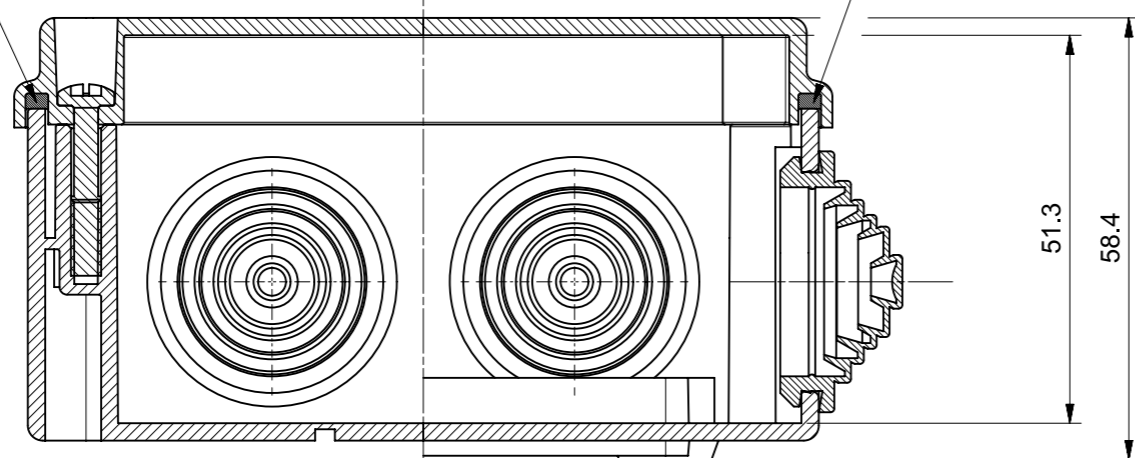

GUARNIZIONE

Sezione A-A

GUARNIZIONE

At the end of the law,
we reserve the ownership
of this design may not
be copied and transfer it
to third parties or competitors

Format A3 Scale 1:1 Mould N°
Tolerances for linear and angular dimensions without
indication of specific tolerances: JS13 / UNI EN20286

Drawn SCAME
Date
Approved

SCAME
S.p.A.
PARRE - (Bergamo)

DESCRIPTION
SCATOLA DERIVAZIONE 100x100 CON PASSACAVI IP55

CODICE Sheet 1 / 1
4002654

X-ON Electronics

Largest Supplier of Electrical and Electronic Components