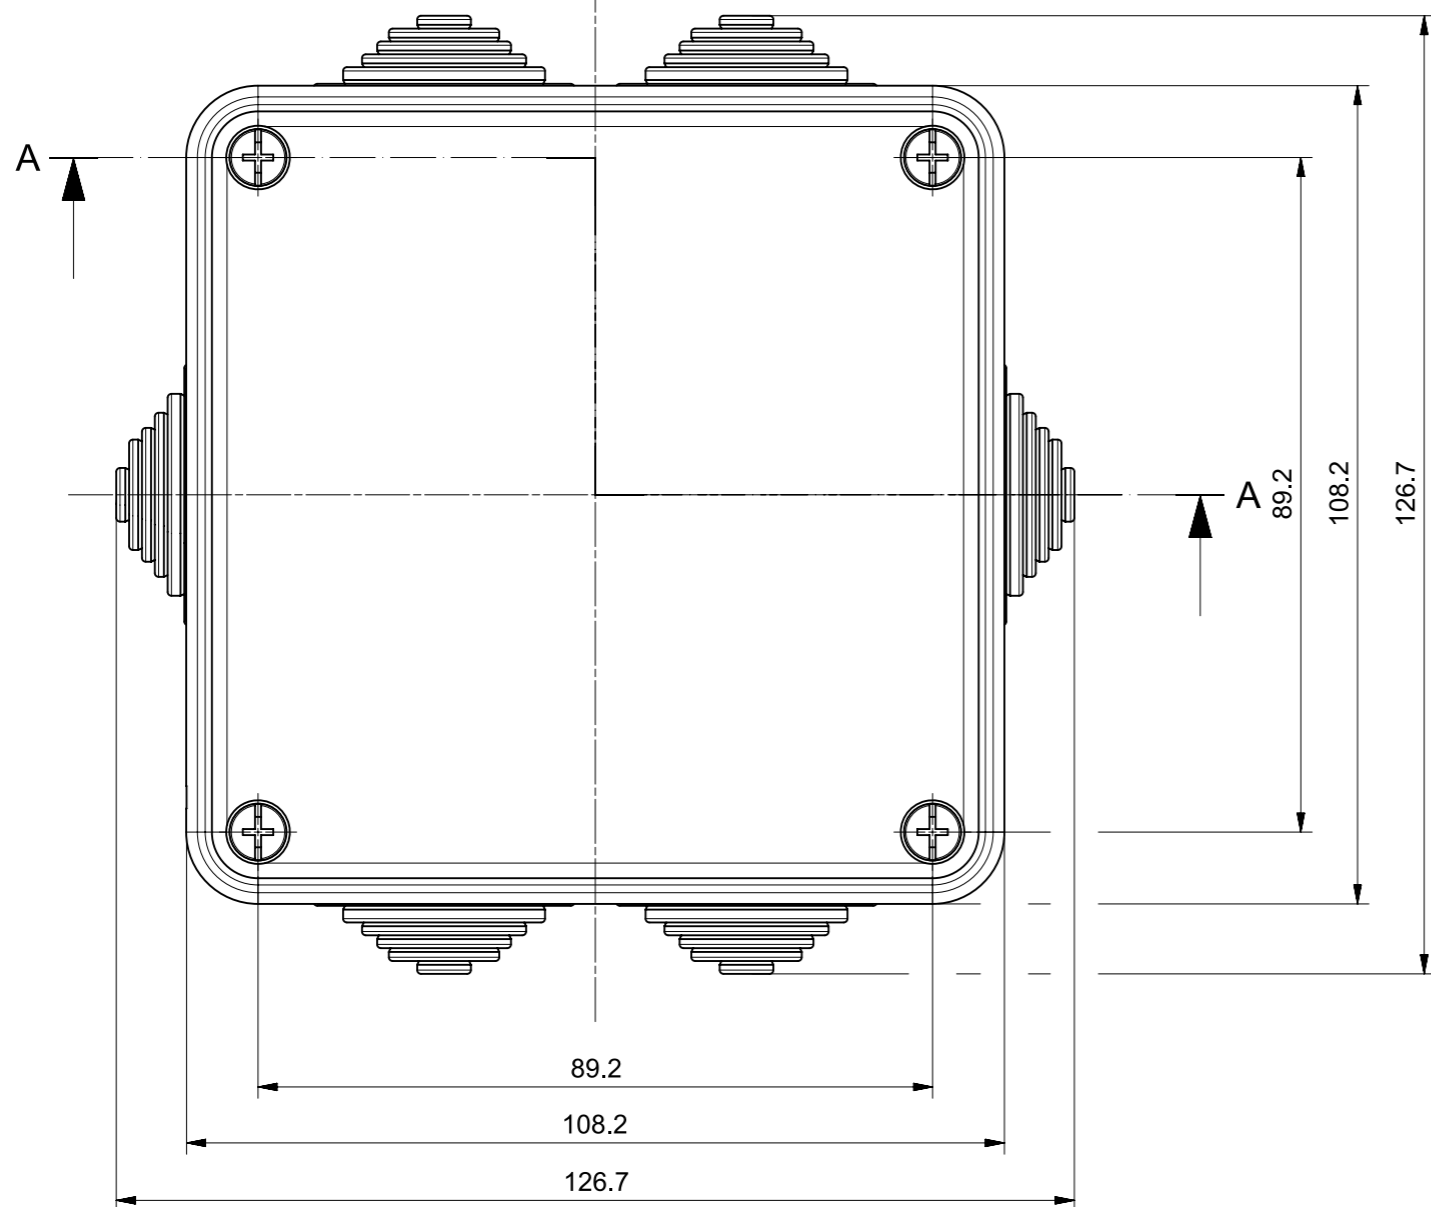

GUARNIZIONE

Sezione A-A

GUARNIZIONE

At the end of the law,
we reserve the ownership
of this design may not
be copied and transfer it
to third parties or competitors

Format A3 Scale 1:1 Mould N°
Tolerances for linear and angular dimensions without
indication of specific tolerances: JS13 / UNI EN20286

Drawn SCAME
Date
Approved

SCAME
S.p.A.
PARRE - (Bergamo)

DESCRIPTION
SCATOLA DERIVAZIONE 100x100 CON PASSACAVI IP55

CODICE Sheet 1 / 1
4002654

X-ON Electronics

Largest Supplier of Electrical and Electronic Components