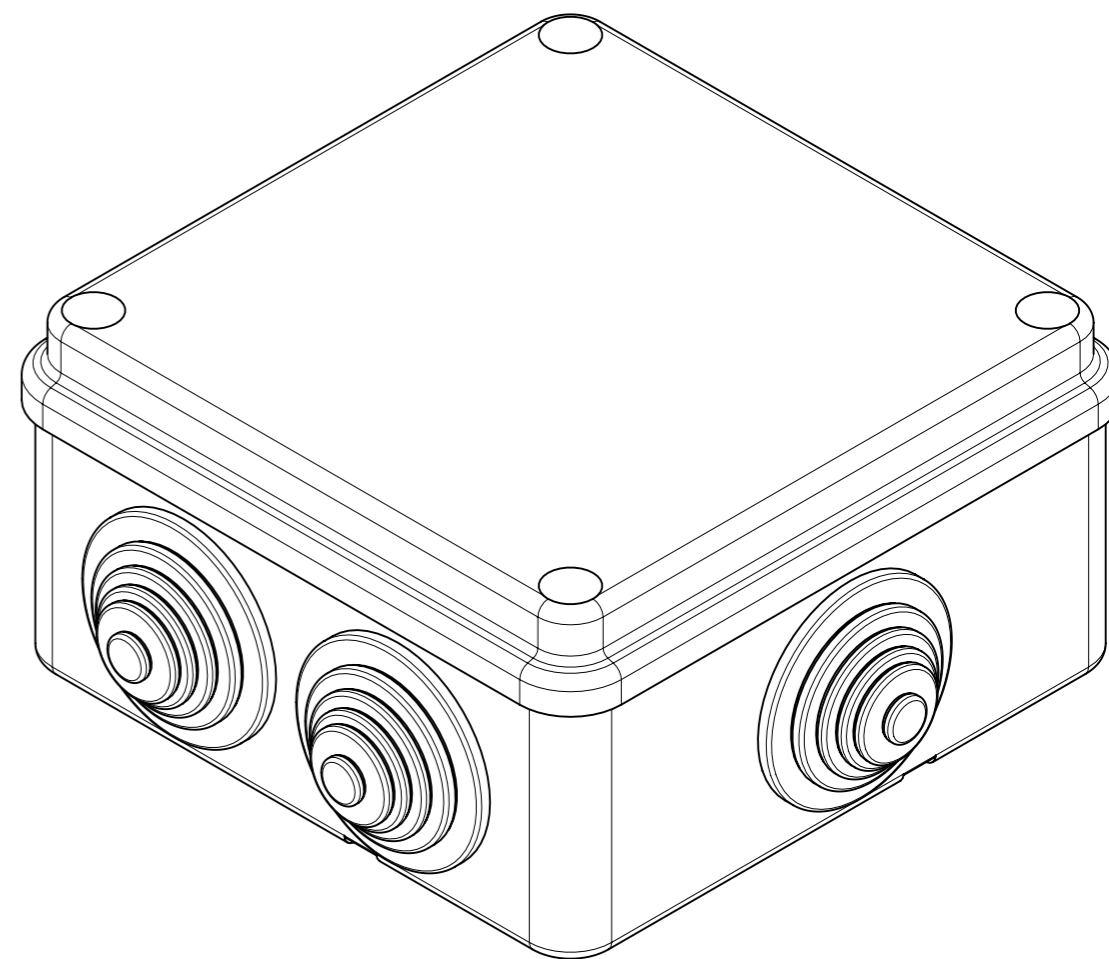

GUARNIZIONE

Sezione A-A

GUARNIZIONE

At the end of the law,
we reserve the ownership
of this design may not
be copied and transfer it
to third parties or competitors

Format A3 Scale 1:1 Mould N°
Tolerances for linear and angular dimensions without
indication of specific tolerances: JS13 / UNI EN20286

Drawn SCAME
Date
Approved

SCAME
S.p.A.
PARRE - (Bergamo)

DESCRIPTION
SCATOLA DERIVAZIONE 100x100 CON PASSACAVI IP55

CODICE Sheet 1 / 1
4002654

X-ON Electronics

Largest Supplier of Electrical and Electronic Components