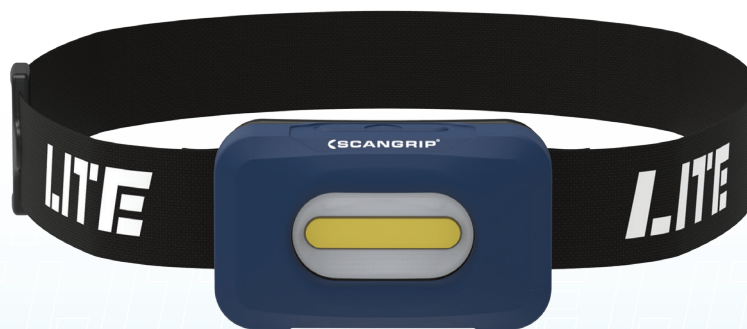

HEAD LITE S

High efficient COB LED headlamp

HEAD LITE S is a COB LED headlamp designed for the professional user who wants a basic headlamp that is easy to operate and applicable for all kinds of working tasks.

HEAD LITE S is supplied with a stepless dimmer function in the range of 10% to 100% providing up to 140 lumen that enables you to easily adjust the light output to the work task. Operating time is up to 10 hours.

It is compact and lightweight, and the lamp head is easily adjusted to obtain the optimum work lighting angle. The elastic headband is comfortable and adjustable.

HEAD LITE S is delivered without batteries, use 2 x AAA 1.5V Alkaline.

Stepless dimmer
10-100%

DESIGNED BY
SCANGRIP
IN DENMARK

TECHNICAL SPECIFICATIONS

COB LED
200 lux@0.5m
14-140 lumen
100lm/W
1-10h Operation time
Excl. batteries, use 2pcs AAA 1.5V Alkaline
IP30
42 g
55 x 32.5 x 22 mm