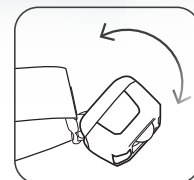

Stepless dimmer
10-100%