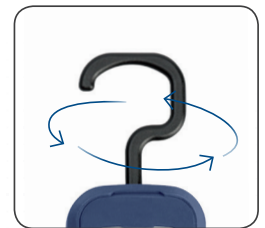

SUPERFORM

Sturdy inspection work light

A+

ORIGINAL
SCANGRIP

SINCE 1906

Featuring extremely high light output with 750 Lumen, SUPERFORM provides superior work light, outperforming traditional fluorescent work lights.

The work light is slim and handy, making it suitable for multiple lighting requirements. With the 2 built-in magnets combined with the two turnable hooks, the light is very easy to position, making both hands free for the required job at hand.

The high IP54 protection, making the lamp dust and waterproof, combined with IK08 rating, the lamp proves itself to be suitable for the demanding environments, making the SUPERFORM work light both durable and long lasting, saving money in the long run.

DESIGNED BY
SCANGRIP
IN DENMARK

TECHNICAL SPECIFICATIONS

8W COB LED
1000 lux@0.5m
750 lumen
5m cord
IK08
IP54
270 x 49 x 31mm
710g

EU DESIGN PATENT No. 2954123

SUPERFORM

Item no. 03.5406

3

years
warranty