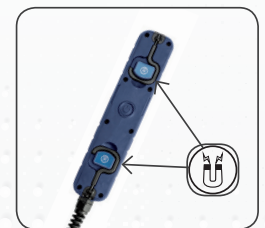

SUPERFORM

Sturdy inspection work light

A+

ORIGINAL
SCANGRIP

SINCE 1906

Featuring extremely high light output with 750 Lumen, SUPERFORM provides superior work light, outperforming traditional fluorescent work lights.

The work light is slim and handy, making it suitable for multiple lighting requirements. With the 2 built-in magnets combined with the two turnable hooks, the light is very easy to position, making both hands free for the required job at hand.

The high IP54 protection, making the lamp dust and waterproof, combined with IK08 rating, the lamp proves itself to be suitable for the demanding environments, making the SUPERFORM work light both durable and long lasting, saving money in the long run.

DESIGNED BY
SCANGRIP
IN DENMARK

TECHNICAL SPECIFICATIONS

8W COB LED
1000 lux@0.5m
750 lumen
5m cord
IK08
IP54
270 x 49 x 31mm
710g

EU DESIGN PATENT No. 2954123

SUPERFORM

Item no. 03.5406

3

years
warranty